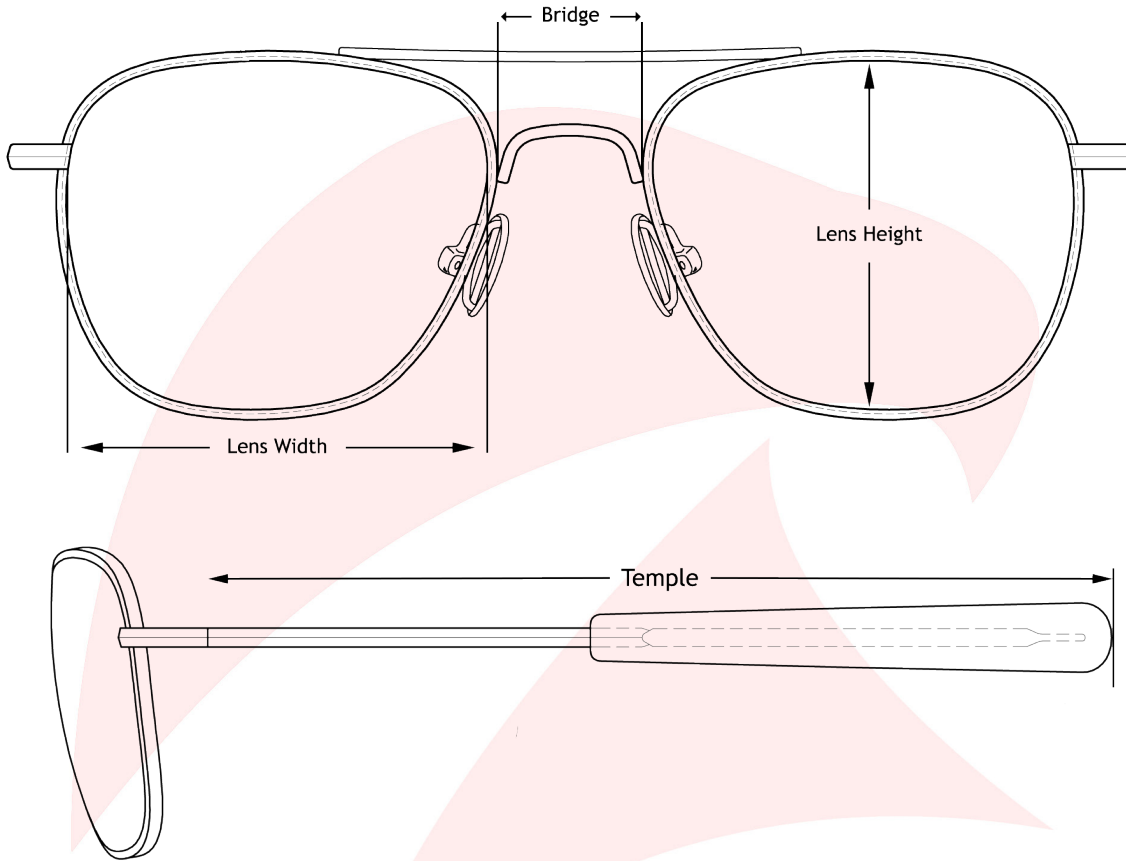

Size Chart: Freedom Collection

*Images are not the actual size. Please refer to the size chart below.

Description	Lens Width	Lens Height	Bridge	Temple
Freedom 52mm	52mm 2"	44mm 1-3/4"	19mm 3/4"	140mm 5-1/2"
Freedom 55mm	55mm 2-1/2"	47mm 1-3/4"	19mm 3/4"	140mm 5-1/2"
Freedom 57mm	57mm 2-1/4"	49mm 1-15/16"	22mm 7/8"	140mm 5-1/2"

**Note: Measurements noted are meant to be used as a general guideline only and may vary slightly.