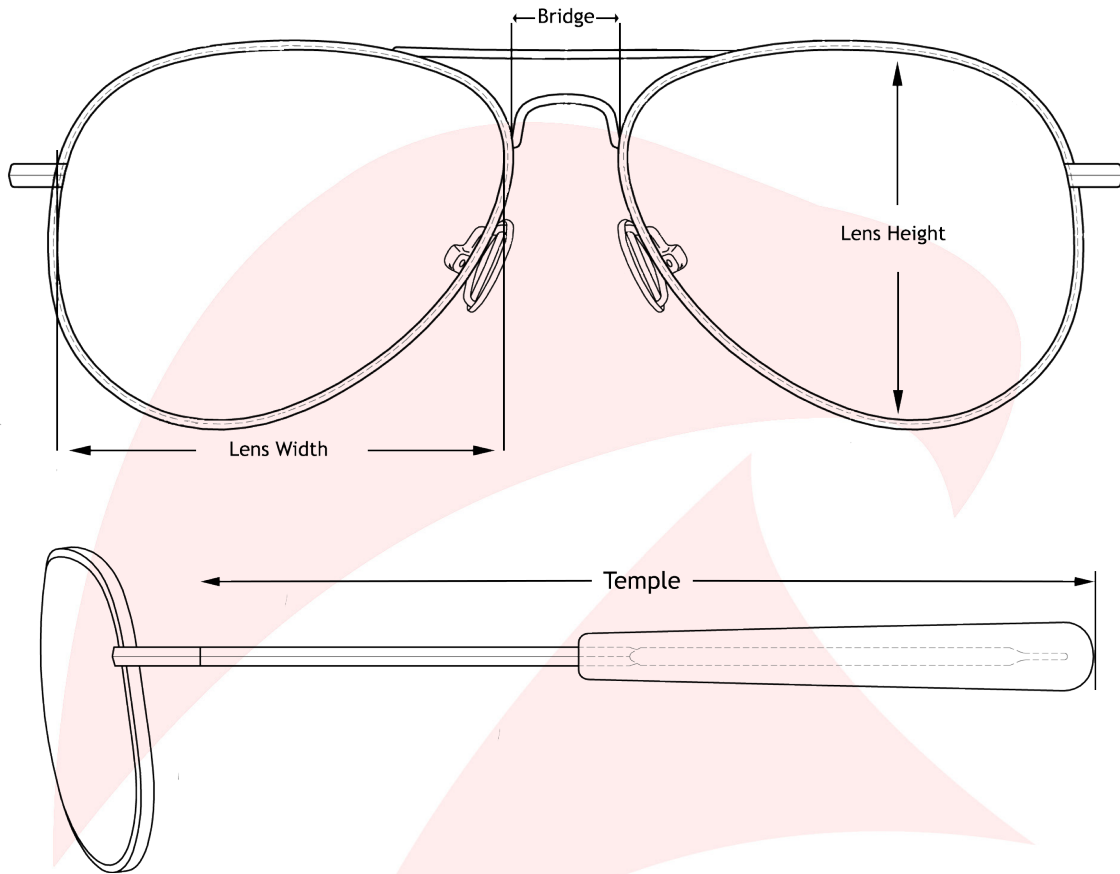

Size Chart: Classic Aviator Collection

*Images are not the actual size. Please refer to the size chart below.

Description	Lens Width	Lens Height	Bridge	Temple
Classic Aviator Small	54mm 2-1/8"	41mm 1-5/8"	13mm 1/2"	133mm 5-1/4"
Classic Aviator Large	57mm 2-1/4"	50mm 2"	13mm 1/2"	133mm 5-1/4"

**Note: Measurements noted are meant to be used as a general guideline only and may vary slightly.