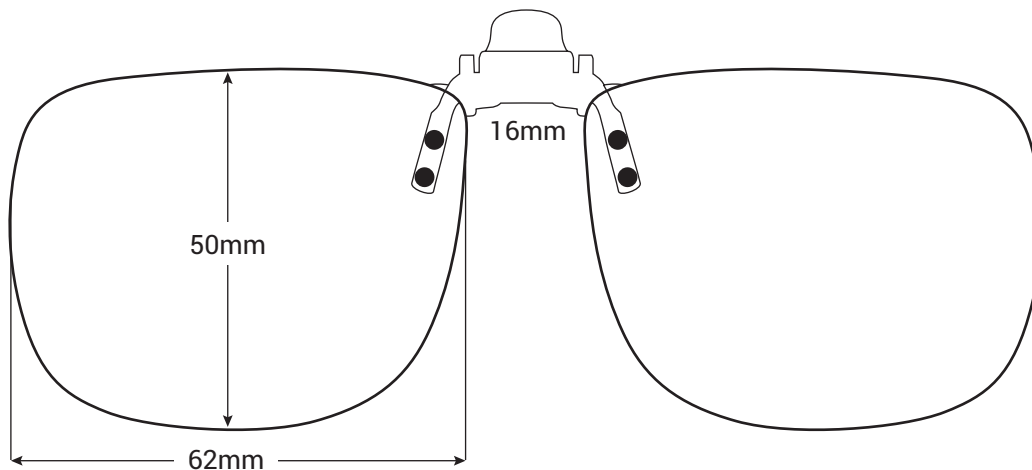

Find Your Right Eagle Eyes ClipOns in 3 Easy Steps:

- ① Print this page at 100% resolution before using.
  (Choose printing fit option "Actual Size" to ensure accurate measurement)
- ② Place a penny or a nickel over the image below to ensure that the print out is the proper size.

- ③ Place your glasses over the images below to find a match of the proper ClipOn shape and size.
  In case you cannot decide between 2 sizes, choose the larger size.

CLIPON UNIVERSAL

SKU: [10015](#) (TriLenium® Polarized Sun Clipon)
[40015](#) (StimuLight® Low Light Vision Booster Clipon)
[50015](#) (Night-Lites® Clipon)