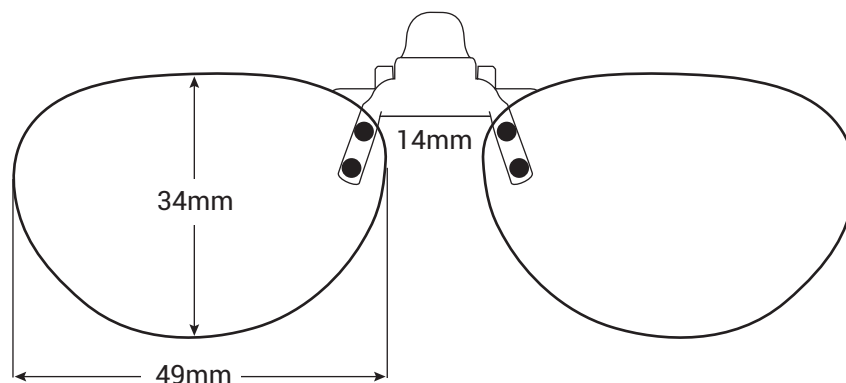

## CLIPON CONTEMPORARY

**SMALL**

- SKU: [10027](#) (TriLenium<sup>®</sup> Polarized Sun Clipon)

Place a penny or a nickel over the image above to ensure that the print out is the proper size.  
Print at 100% scale or actual size.