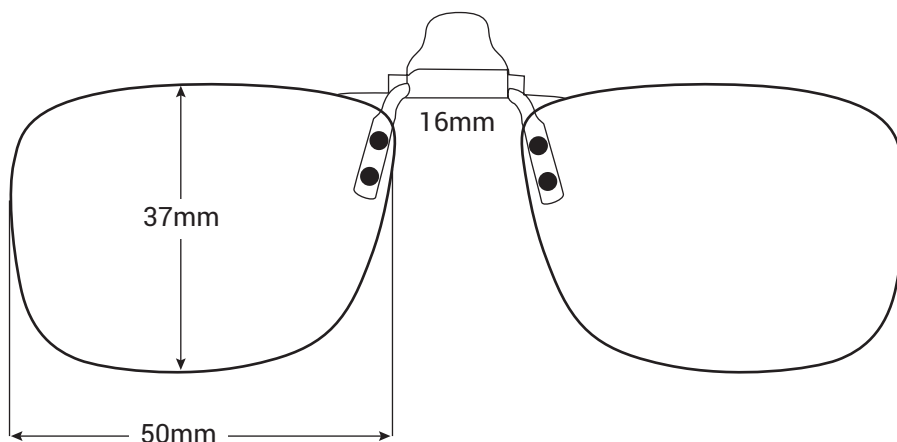

CLIPON NAVIGATOR

SKU: [10028](#) (TriLenium® Polarized Sun Clipon)