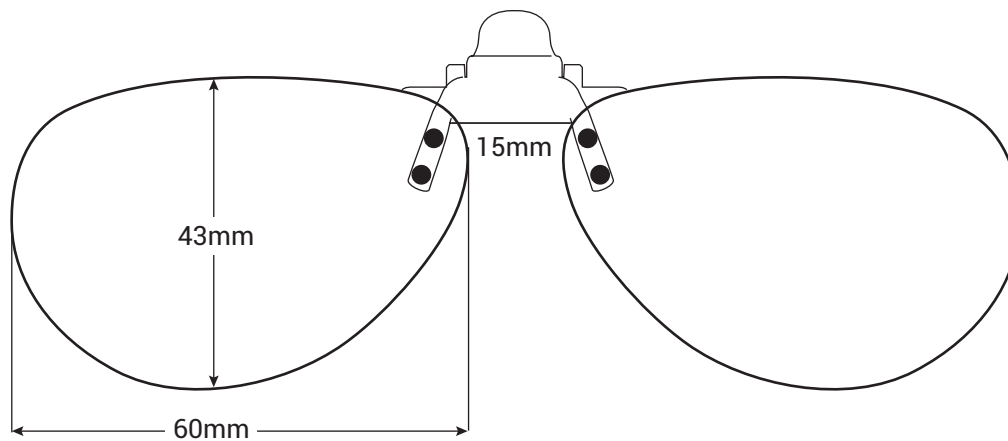

Place a penny or a nickel over the image above to ensure that the print out is the proper size.
Print at 100% scale or actual size.

CLIPON CONTEMPORARY

LARGE

1. SKU: [10016](#) (TriLenium® Polarized Sun Clipon)
   [10056](#) (TriLenium® 10 Polarized Gold Mirrored With AR Sun Clipon)
   [40016](#) (StimuLight® Low Light Vision Booster Clipon)
   [50017](#) (Night-Lites® Clipon)