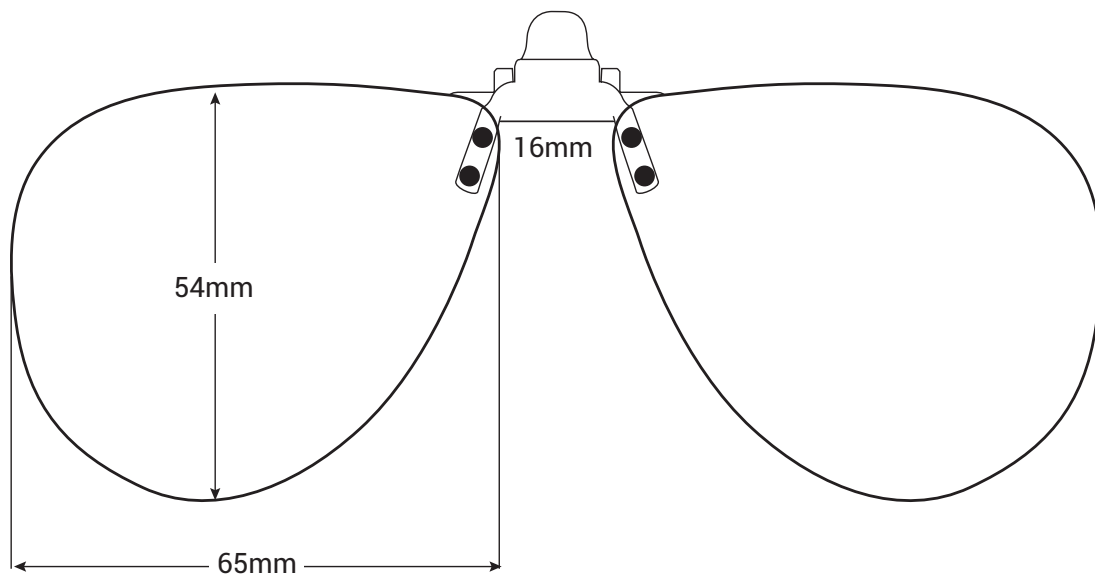

Place a penny or a nickel over the image above to ensure that the print out is the proper size.
Print at 100% scale or actual size.

CLIPON AVIATOR

SKU: [10017](#) (TriLenium® Polarized Sun Clipon)
[10057](#) (TriLenium® 10 Polarized Gold Mirrored With AR Sun Clipon)