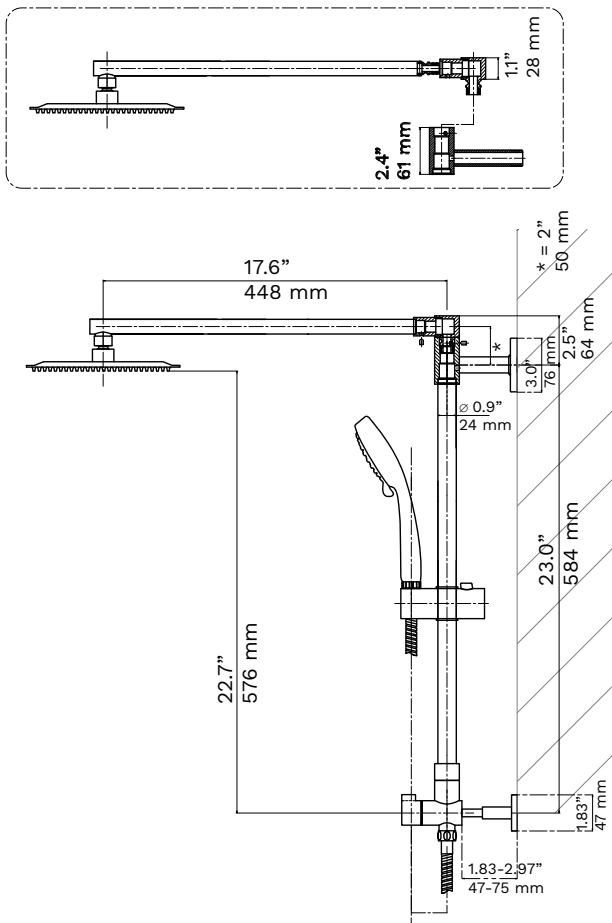

Measurements

Fennocasa Polaris 3 (PL3)
low setting without extension