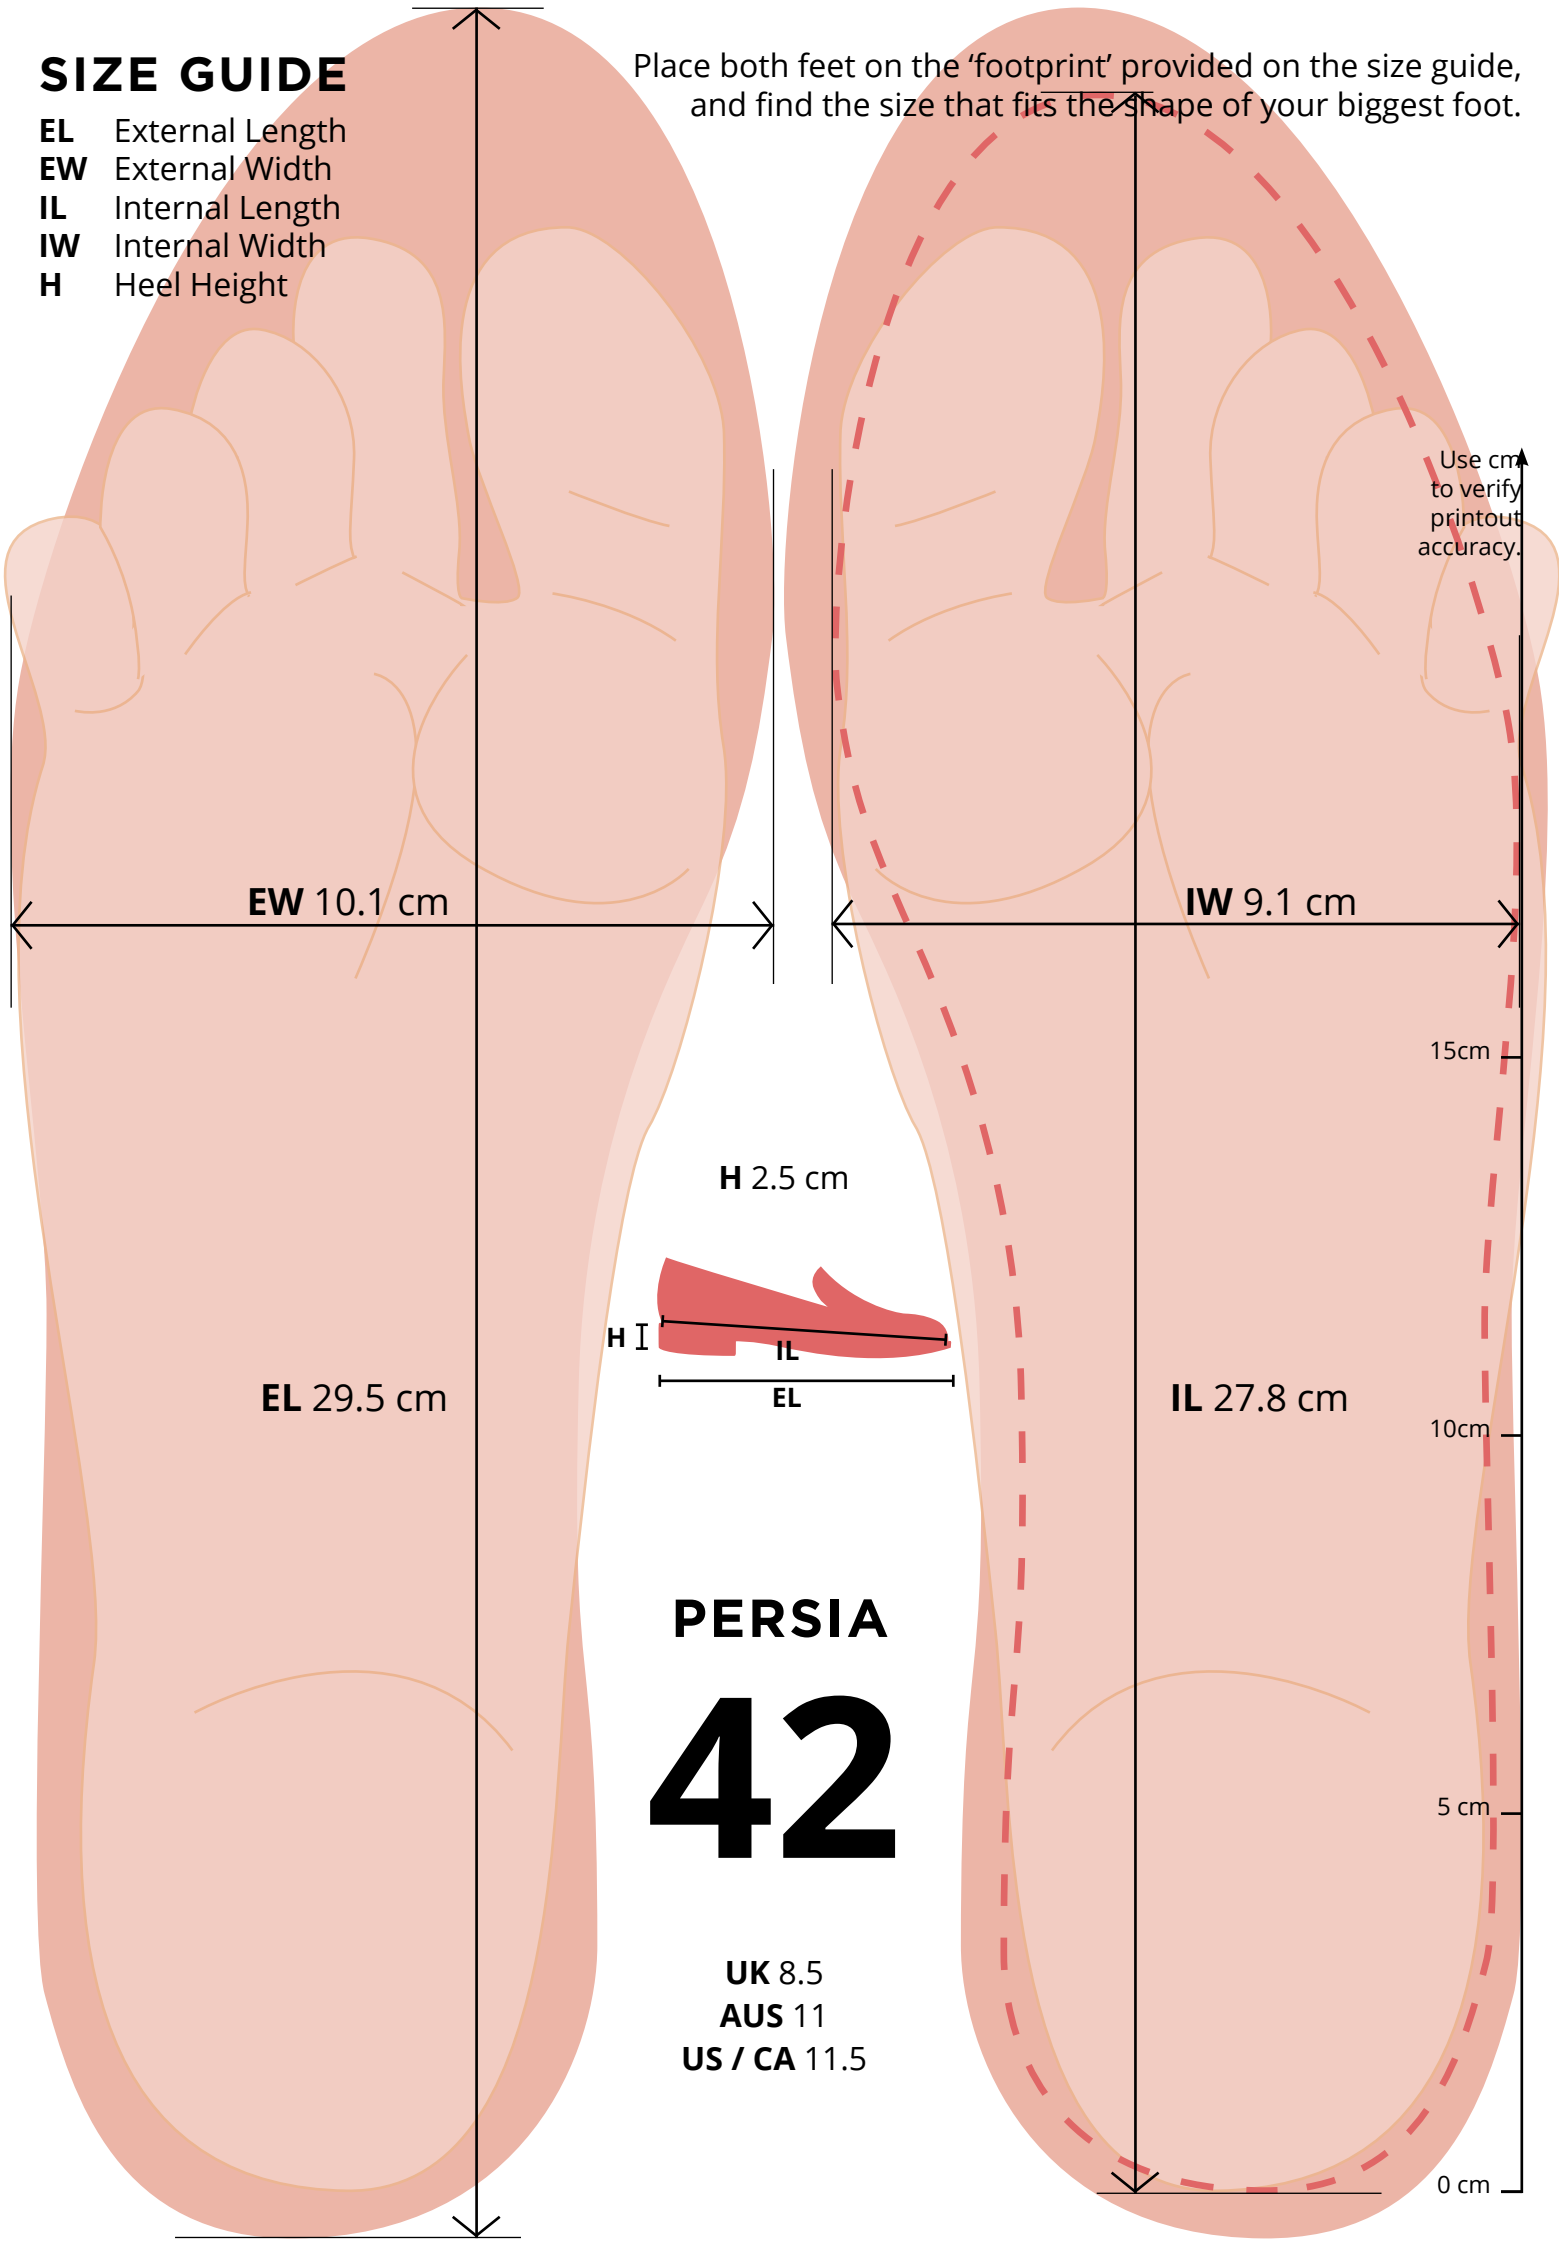

# SIZE GUIDE

- EL** External Length
- EW** External Width
- IL** Internal Length
- IW** Internal Width
- H** Heel Height

Place both feet on the 'footprint' provided on the size guide, and find the size that fits the shape of your biggest foot.

**EW** 10.1 cm

**IW** 9.1 cm

**EL** 29.5 cm

**H** 2.5 cm

**IL** 27.8 cm

15cm

10cm

5 cm