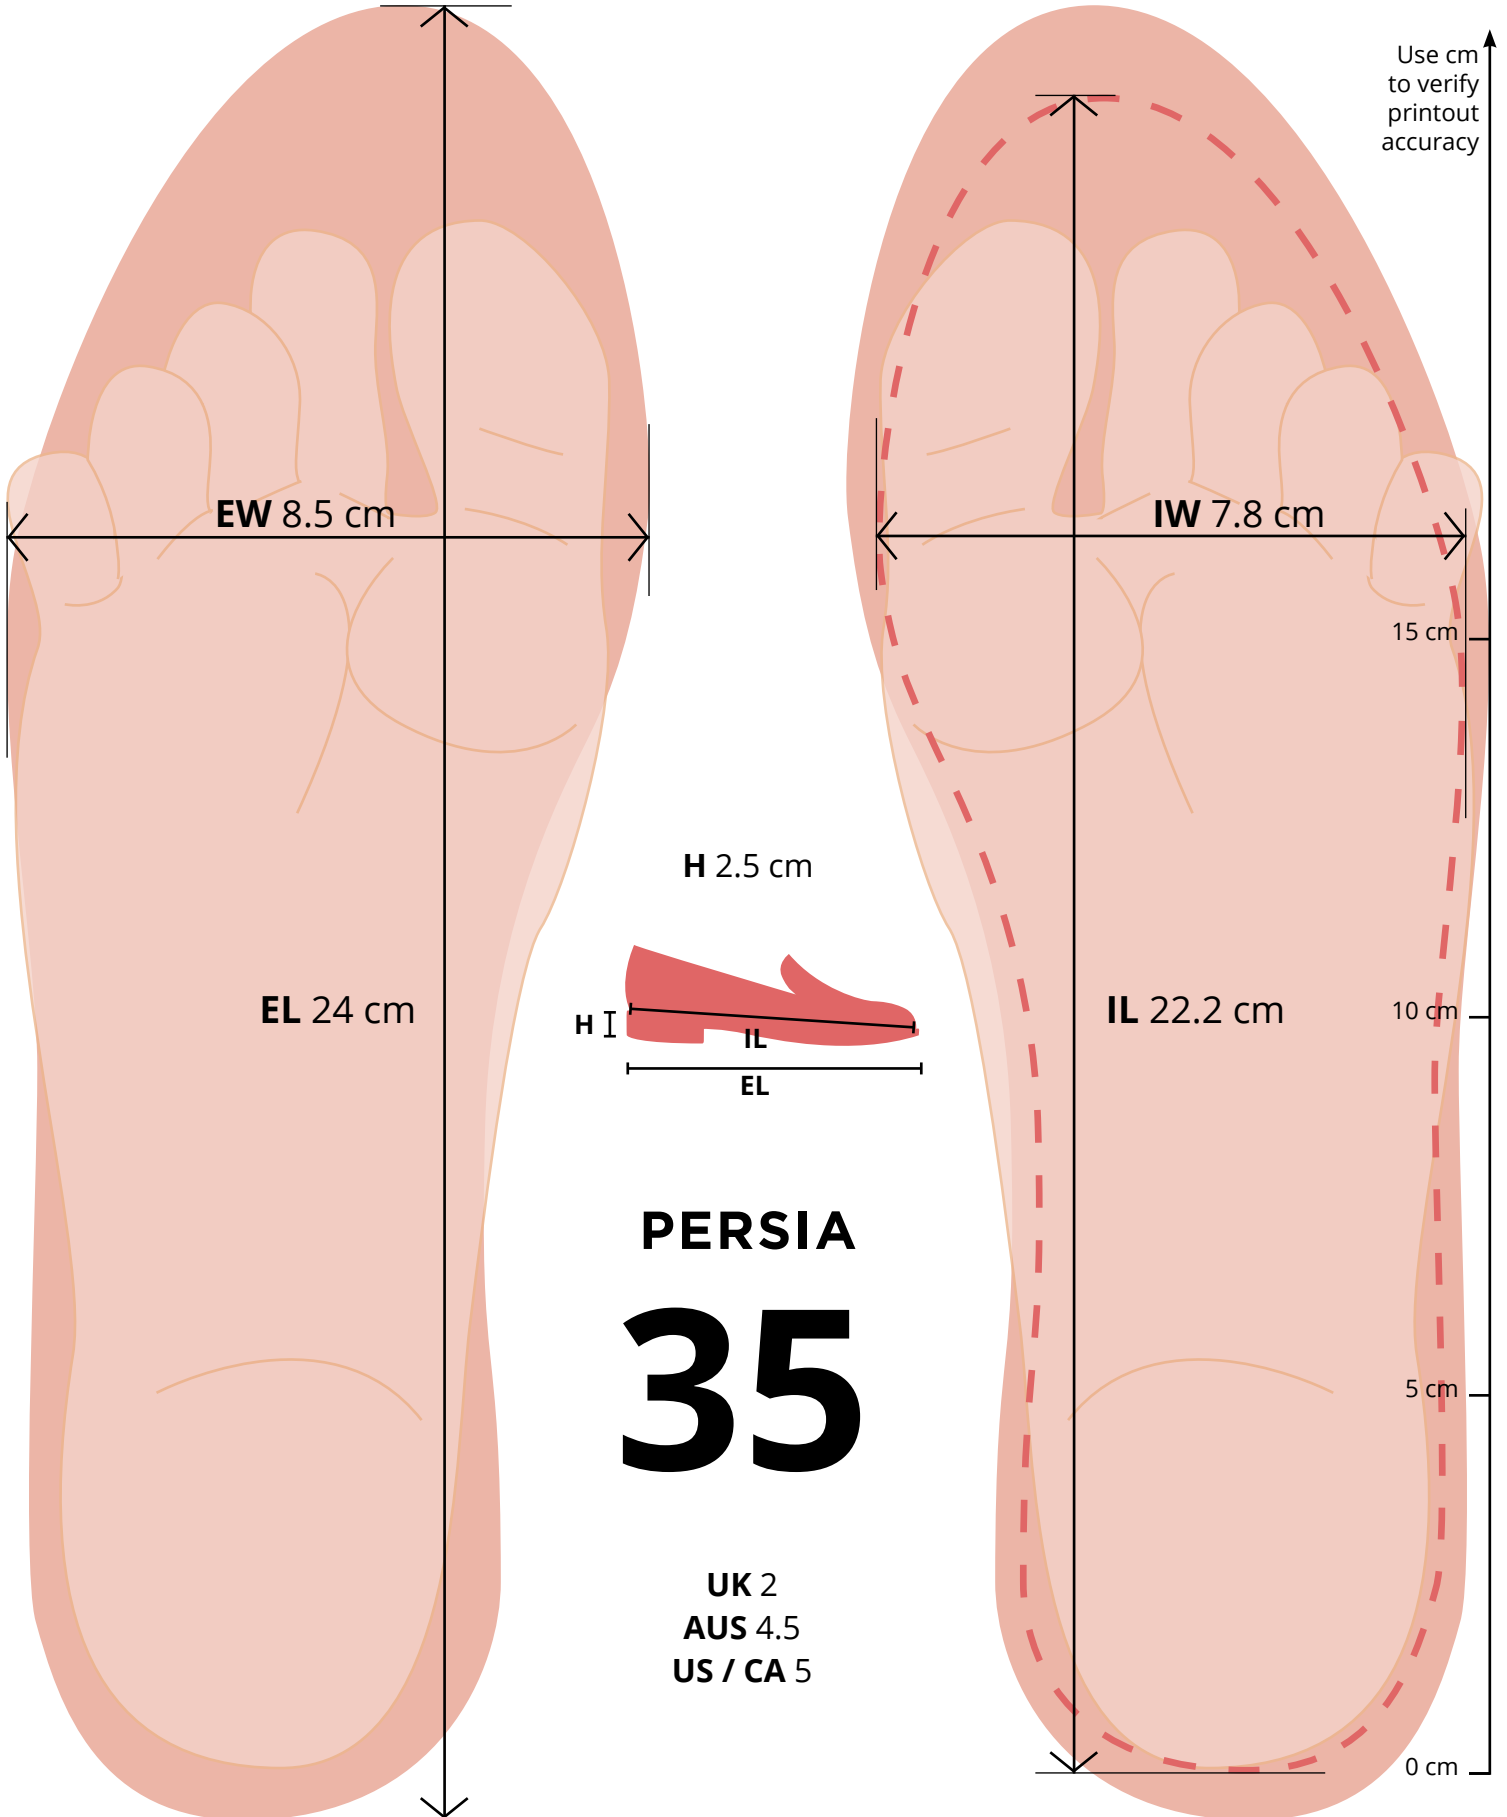

# SIZE GUIDE

- EL** External Length
- EW** External Width
- IL** Internal Length
- IW** Internal Width
- H** Heel Height

Place both feet on the 'footprint' provided on the size guide, and find the size that fits the shape of your biggest foot.

**EW** 10.1 cm

**IW** 9.1 cm

**EL** 29.5 cm

**H** 2.5 cm

**IL** 27.8 cm

15cm

10cm

5 cm