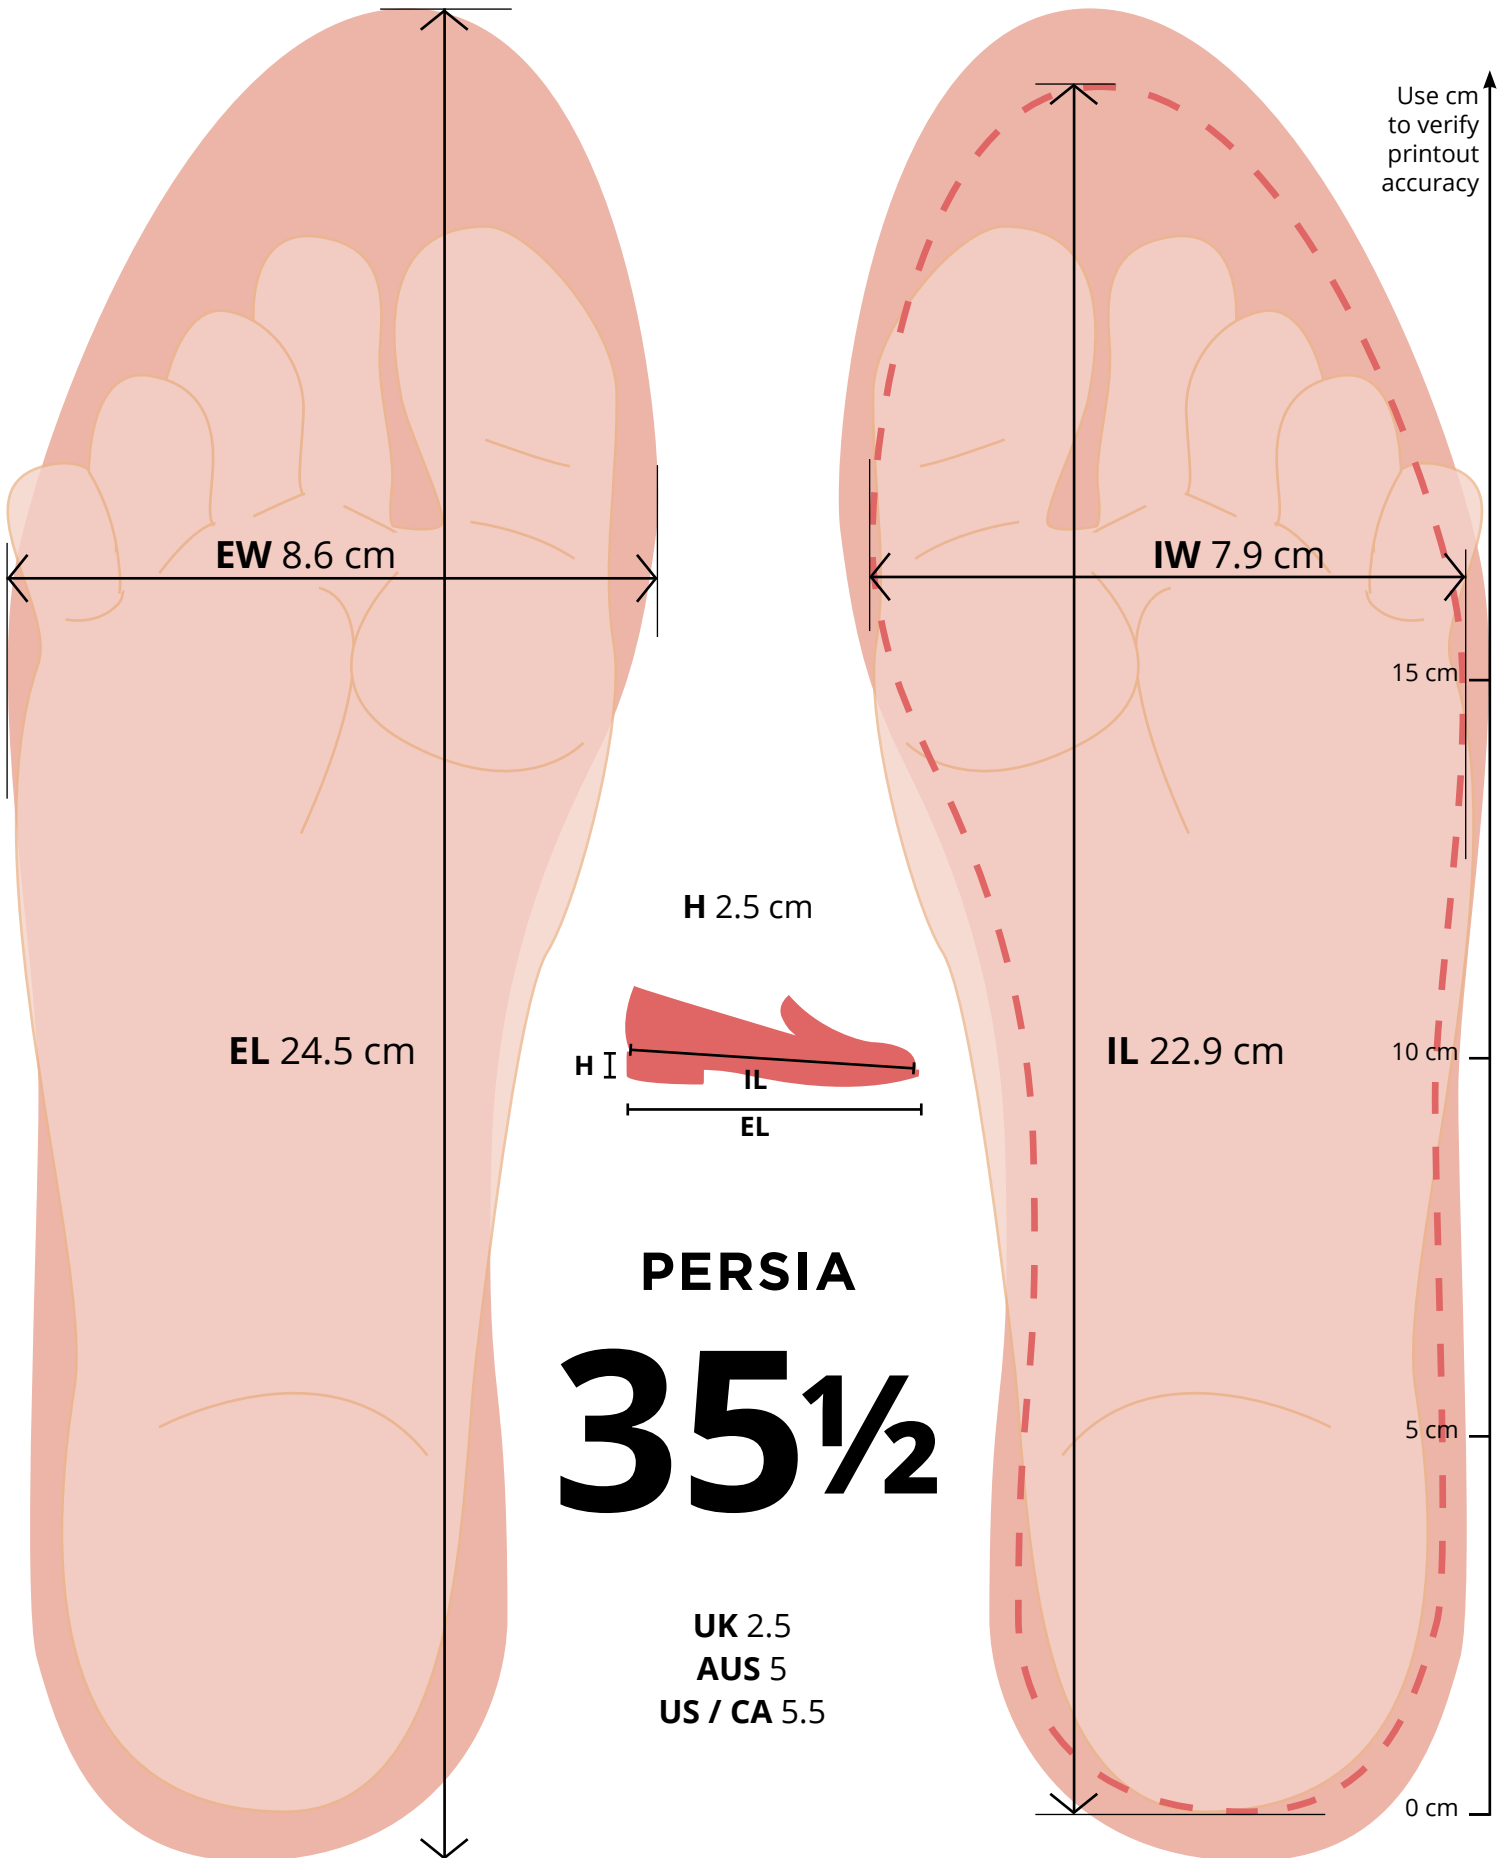

# SIZE GUIDE

- EL** External Length
- EW** External Width
- IL** Internal Length
- IW** Internal Width
- H** Heel Height

Place both feet on the 'footprint' provided on the size guide, and find the size that fits the shape of your biggest foot.

**EW** 10.1 cm

**IW** 9.1 cm

**EL** 29.5 cm

**H** 2.5 cm

**IL** 27.8 cm

15cm

10cm

5 cm