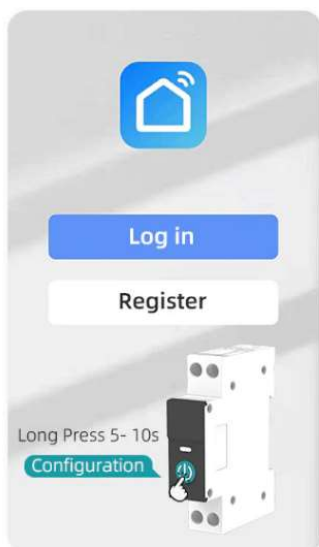

Installation and User Manual

Wi-Fi Heavy Duty Plug-in Controllers

Specification

Voltage	230-250v
Switching current	230v 16A & 32A Units 40A (AC-7a) resistive, 15A (AC-7b) inductive 415v 16A & 32A Units 63A (AC-7a) resistive, 20A (AC-7b) inductive Double pole switched contacts
IP rating	Timer enclosure IP55 (when front cover is closed) CEE 60309 connectors - IP44
Accuracy	≤ 1 sec/day at 25°C
Back up	Built in lithium ion battery with 3yr reserve
Max on/off timings	16 x on and off timing cycles
Minimum interval between on/off times	1 min

Installation Instructions

With the power supply isolated, connect the Wi-Fi control unit between the supply socket and appliance to be controlled.

Wi-Fi Installation Instructions

1. Install the Smart Life app, which is available for Android and iOS. Create a user account and log in.

2. Turn on the Bluetooth and WiFi of the mobile phone, open the APP, and then long press the "power" button, wait for about 5-10 seconds, the LED indicator will flash blue light slowly.