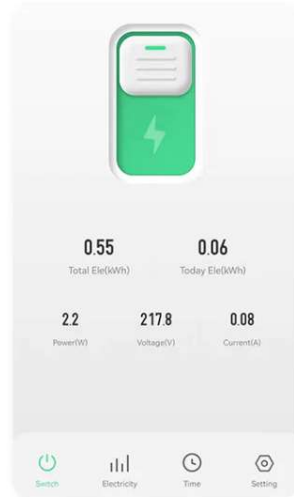

6.After the successful connection, the LED indicator will be changed from red slow flashing to red steady light.

7. Click the icon for the Wi-Fi module you've just installed.
8. You can rename the module by clicking on the pen icon in the top right corner.
9. Slide the switch up/down to control the module.
10. If required, use the timer, countdown and scene options to create custom routines.
11. For further help:
  - Go to the home page
  - Click on the 'Me' icon at the bottom right
  - Click on 'FAQ and Feedback'.
  - There is a search bar for questions at the top of the page.