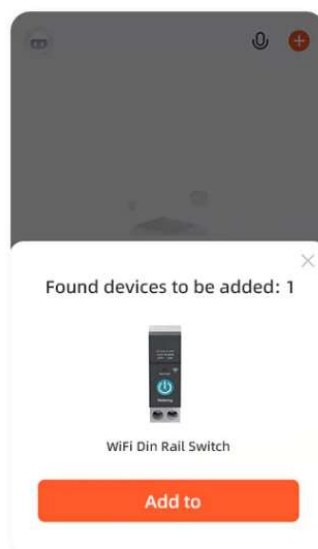

### Installation Instructions

With the power supply isolated, connect the Wi-Fi control unit between the supply socket and appliance to be controlled.

### Wi-Fi Installation Instructions

1. Install the Smart Life app, which is available for Android and iOS. Create a user account and log in.

2. Turn on the Bluetooth and WiFi of the mobile phone, open the APP, and then long press the "power" button, wait for about 5-10 seconds, the LED indicator will flash blue light slowly.