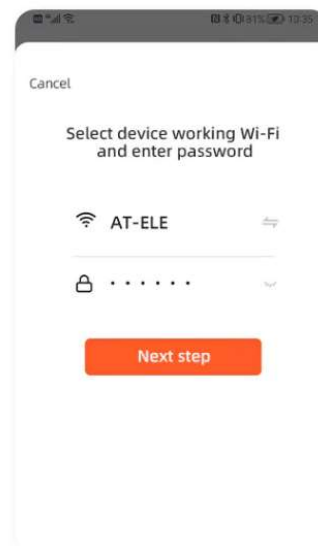

### Installation Instructions

With the power supply isolated, connect the Wi-Fi control unit between the supply socket and appliance to be controlled.

### Wi-Fi Installation Instructions

1. Install the Smart Life app, which is available for Android and iOS. Create a user account and log in.

2. Turn on the Bluetooth and WiFi of the mobile phone, open the APP, and then long press the "power" button, wait for about 5-10 seconds, the LED indicator will flash blue light slowly.

3. Waiting for a while after graphics is displayed the APP, or click the "+" in the upper right corner, then choose the "Add Device" button to wait discovering devices, then click "Add" button.

4. Enter the wifi account password and click next step, wait for the switch to connect the network.

5.The switch is connected to the network.

6.After the successful connection, the LED indicator will be changed from red slow flashing to red steady light.

7. Click the icon for the Wi-Fi module you've just installed.
8. You can rename the module by clicking on the pen icon in the top right corner.
9. Slide the switch up/down to control the module.
10. If required, use the timer, countdown and scene options to create custom routines.
11. For further help:
  - Go to the home page
  - Click on the 'Me' icon at the bottom right
  - Click on 'FAQ and Feedback'.
  - There is a search bar for questions at the top of the page.