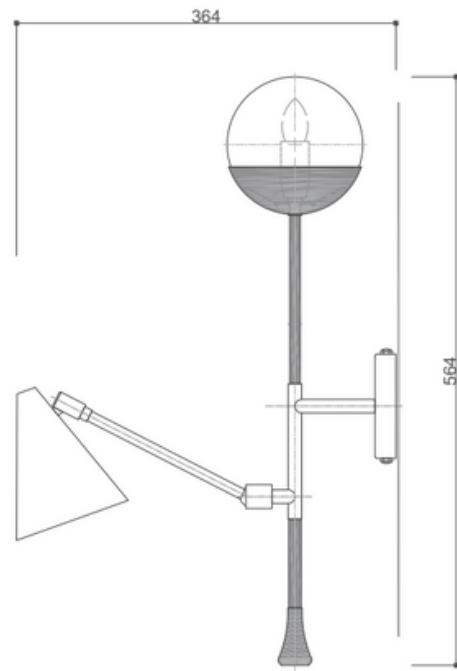

JAS

JONATHAN AMAR STUDIO

DE.LIGHT W1

Specification sheet

DESCRIPTION

The De.Light is a solid brass double wall light with a leather sheathed stem detail. The main structure tops an opal glass diffuser or a cylinder fabric shade and the Directional stem features a conic shade mounted with a moveable joint. Perfect as a bedside reading lamp or to illuminate wall art.

790€

DIMENSION

H 22.5", 57 cm

Ø 19", 48 cm

Finish: polished (as pictured) or aged

Arm length 24cm

Globe shade D 13cm

Conical shade : D 11.5cm x 13cm H