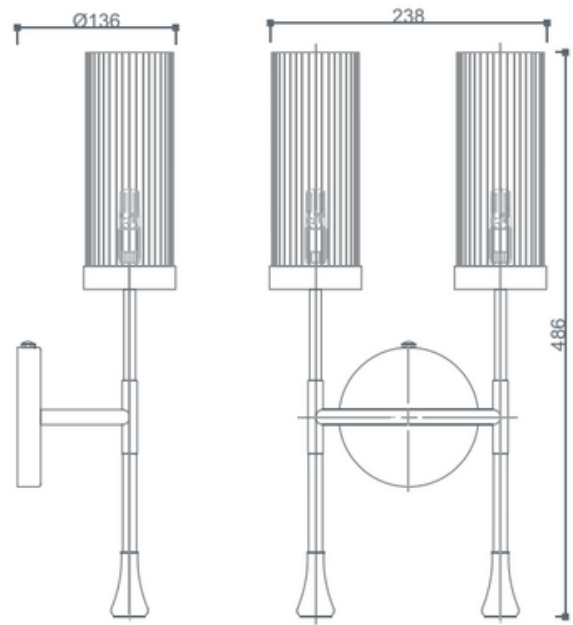

JAS

JONATHAN AMAR STUDIO

DAYA-W2

Specification sheet

DESCRIPTION

A timeless wall light built in a solid brass structure highlighted by a leather sheathed stem and a cylinder textured glass shade. Available as a single or double fixture and with the option of a modern engraved detail.

630€

DIMENSION

H 48.6 cm, 19.14"

W 23.8 cm, 9.4"

D 13.6 cm, 5.4"

Finish: aged, polished

Leather colour: garnet, black, dark or light brown, camel, green

2x60 W Max G9