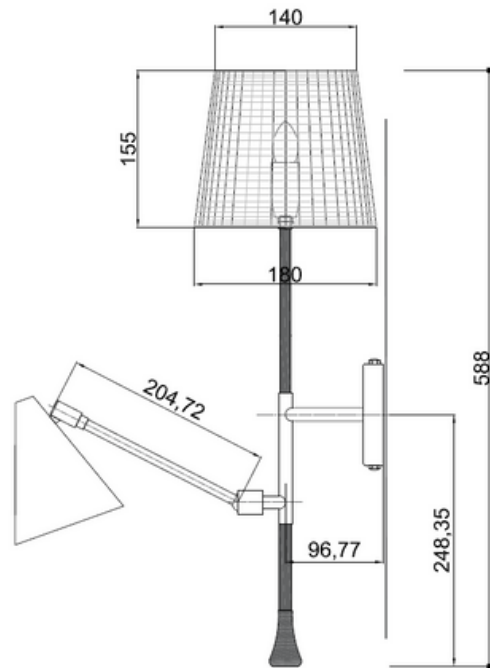

JAS

JONATHAN AMAR STUDIO

Ancora-W3

Specification sheet

DESCRIPTION

The Ancora W3 is a solid brass double wall light with a leather sheathed stem detail. The main structure tops a hand-woven wicker shade and the directional stem features a conic shade mounted with a moveable joint. Perfect as a bedside reading lamp or to illuminate wall art.

Lead Time: 4-6 weeks

DIMENSION

H 22.45 ", 57 cm
W 14.18 ", 36 cm
D 18.9 ", 48 cm
Arm length 8.26" 21 cm
Backplate 4.72" 12 cm

Material: solid brass, wicker, leather

Shade: wicker

Leather: garnet, black, dark or light brown, camel, green