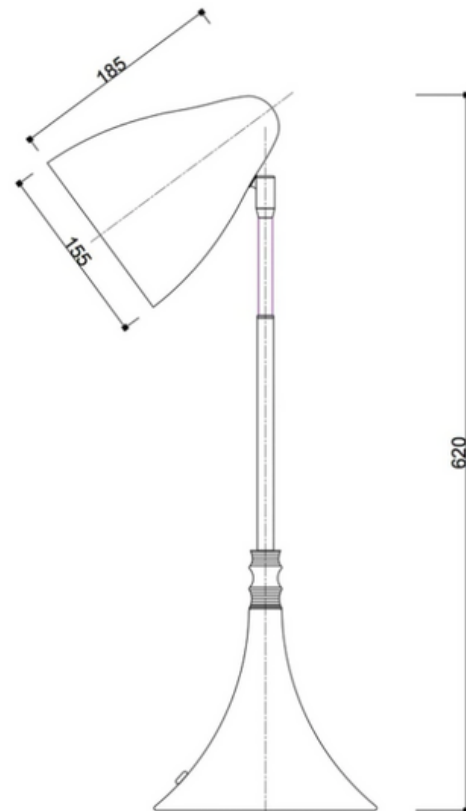

JAS

JONATHAN AMAR STUDIO

IDRIA-T1

Specification sheet

DESCRIPTION

The Idria-t1 table lamp is designed in full solid brass with a leather stitched detail at the top of the tubular stand. The conical shade - mounted with a moveable joint - diffuses a warm light with a large focus.

DIMENSION

H 24.41", 62 cm
Ø 10.63", 27 cm

Lead Time: 5-6 weeks

Material: Brass, Leather

Shade: Brass

Brass finish: aged, polished, varnished

Wired with the highest standards and universally compatible.

Light source: E14 - 1x60 W Max