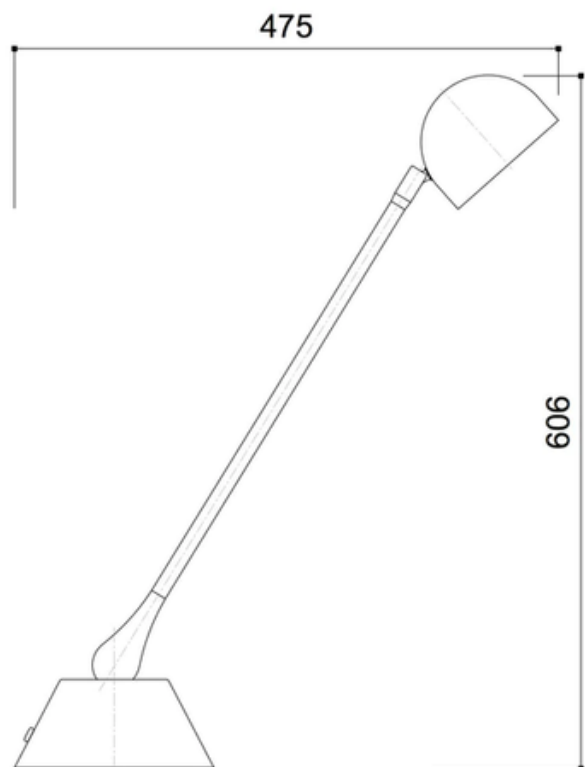

JAS

JONATHAN AMAR STUDIO

DE.LIGHT-T1

Specification sheet

DESCRIPTION

The De.Light T1 is a statement desk lamp designed and handcrafted in solid nickel-plated brass with a directional tubular stand and an adjustable spherical shade.

This piece is professionally wired with the highest standards and is universally compatible. If you live in the US, a simple adapter will do.

DIMENSION

H 23.86 ", 60.6 cm
Ø 18.71 ", 47.5 cm

Lead Time: 3-4 weeks

Material: Brass, Nickel, Plated

Shade: Nickel

Wired with the highest standards and universally compatible.

Light source: G9 / 7 w Max

Power 110 V - 230 V LED

JONATHAN AMAR STUDIO

+(212) 661 41 45 00 - agence@amar.fr - www.jonathanamar.net - [@jonathanamarstudio](https://www.instagram.com/jonathanamarstudio)