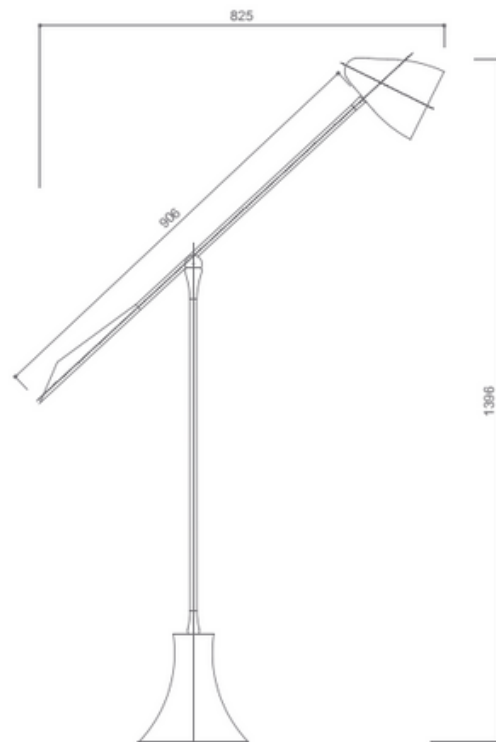

JAS

JONATHAN AMAR STUDIO

DE.LIGHT-F3

Specification sheet

DESCRIPTION

Introducing the De.Light-f3, a versatile multidirectional light crafted entirely from brass, designed to articulate in three key locations: the base of the shade, mid-arm, and base of the stem. Its angular-shaped shade diffuses a warm, focused light, creating an inviting ambiance in any space.

Option for a spherical shade with a slightly narrower focus and boule-shaped base (De.Light - f4).

Personalize your De.Light-f3 or f4 by choosing between hand-engraved detailing or a sleek lacquered finish on the back of the arm.

These numerous positions make this design an interesting addition for living areas near coffee tables, dining tables and sofas as a reading light.

DIMENSION

H 54.97 ", 139.6 cm
Ø 8.67 ", 22 cm

Lead Time: 4-5 weeks

Material: Brass

Shade: Brass

Brass finish: aged, polished, varnished

Wired with the highest standards and universally compatible.

Bulb base: GU 10

Bulb: 7 watts (7W)

Transformer: 12 volts (12V)

Light source: LED 12V