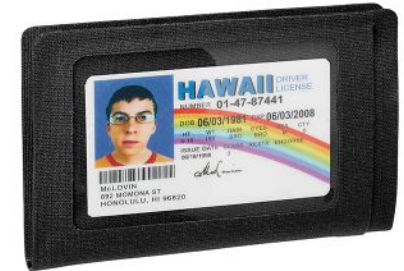

Plånbok Wallets - Floating & Waterproof Wallets

Our all-weather, floating wallets are both lightweight and durable.

PRODUCT HIGHLIGHTS:

- Constructed from 500 denier TPU coated Cordura® ripstop fabric
- High-frequency welded seams
- Lightweight - weighs only 1.52 ounces
- Holds 6 cards, 20 folded cash bills, an ID card & 2 keys and still floats!
- Features 2 waterproof resealable pockets which hold 10 folded cash bills each
- Includes a slip front pocket with a hidden slim clip

AVAILABLE COLORS:

Style	Measurements	Weight	MSRP
Bifold	5 1/8" tall x 3 5/8" long x 1/8" wide	1.5 oz	$25.95

UNIQUE RESEALABLE POCKETS

Our unique bi-fold design features 2 IPX-6 waterproof resealable pockets that can hold up to 10 folded cash bills each.

EASY ACCESS TO CARDS AND ID

Plånbok has 3 credit card slots that hold 2 cards each and a clear ID window on the back.