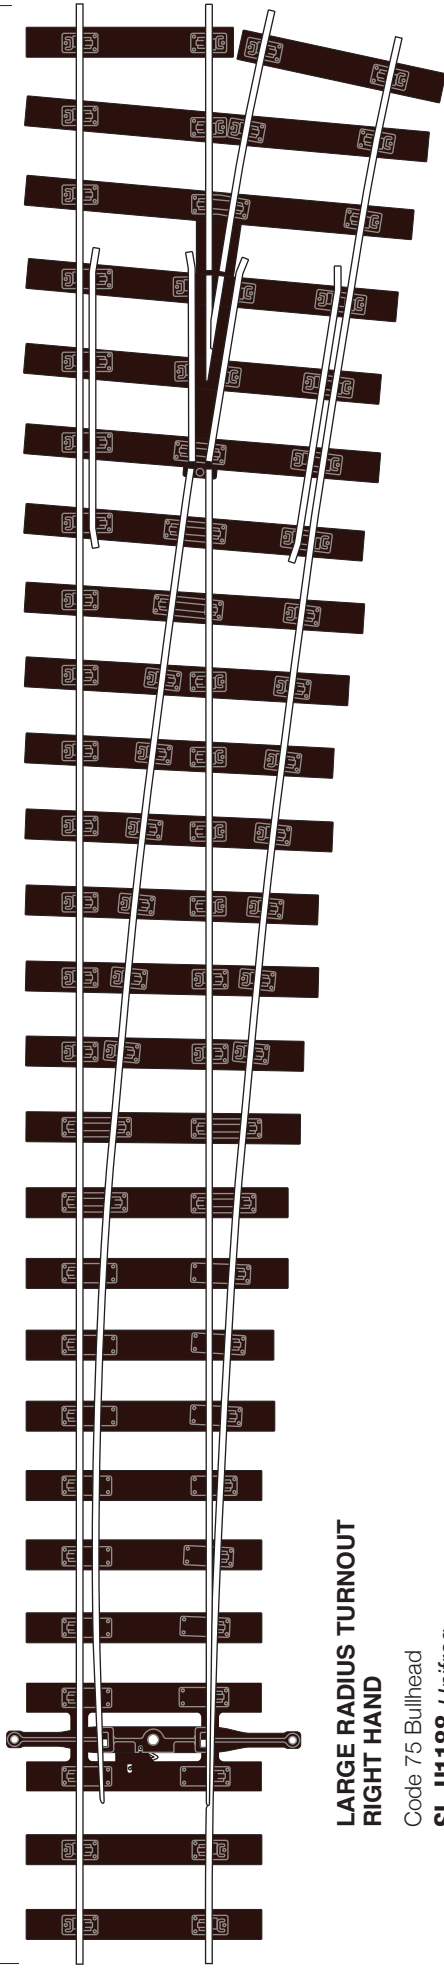

### LARGE RADIUS TURNOUT LEFT HAND

Code 75 Bullhead  
**SL-U1189** Unifrog

259mm (10.200")

### LARGE RADIUS TURNOUT RIGHT HAND

Code 75 Bullhead  
**SL-U1188** Unifrog

These plans are produced by the manufacturers and may be reproduced by modellers for the purpose of layout building. Commercial copying or reproduction prohibited.

© PRITCHARD PATENT PRODUCT CO. LTD, BEER, DEVON EX12 3NA ENGLAND

Use this scale bar to check that your printer is printing at 100%