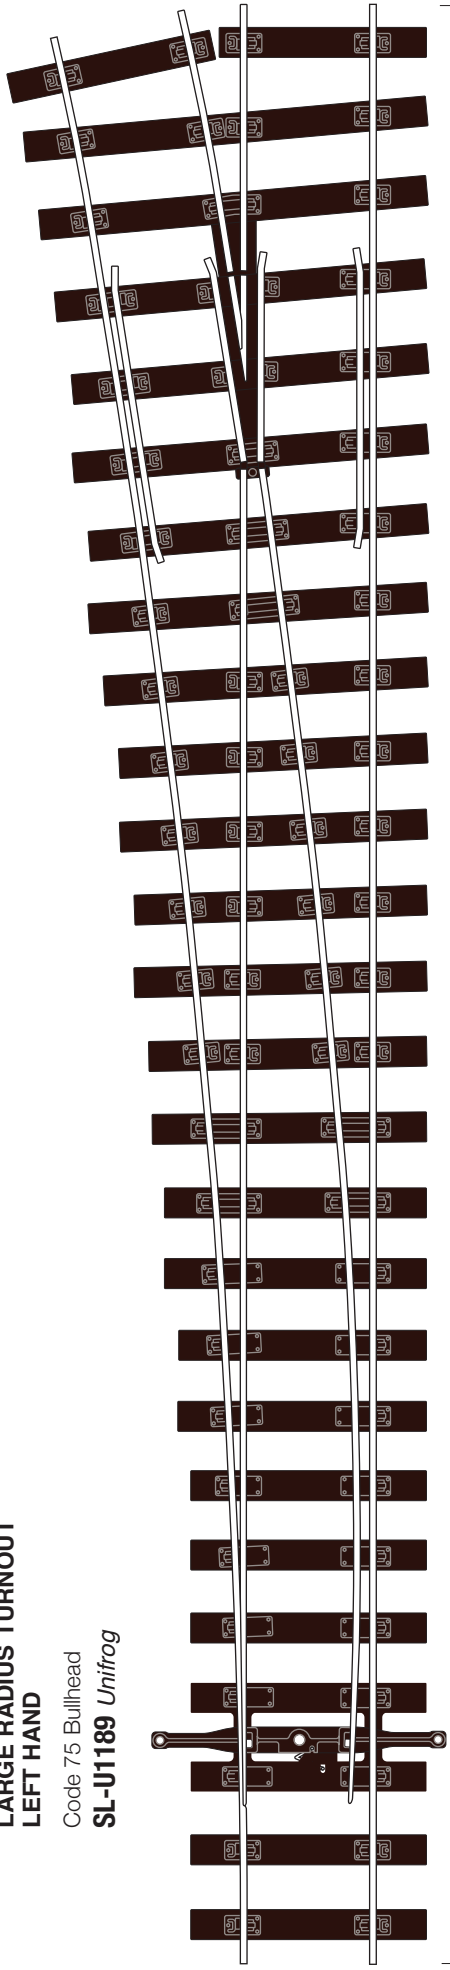

### LARGE RADIUS TURNOUT LEFT HAND

Code 75 Bullhead  
**SL-U1189** Unifrog

259mm (10.200")

### LARGE RADIUS TURNOUT RIGHT HAND

Code 75 Bullhead  
**SL-U1188** Unifrog

These plans are produced by the manufacturers and may be reproduced by modellers for the purpose of layout building. Commercial copying or reproduction prohibited.

© PRITCHARD PATENT PRODUCT CO. LTD, BEER, DEVON EX12 3NA ENGLAND

Use this scale bar to check that your printer is printing at 100%