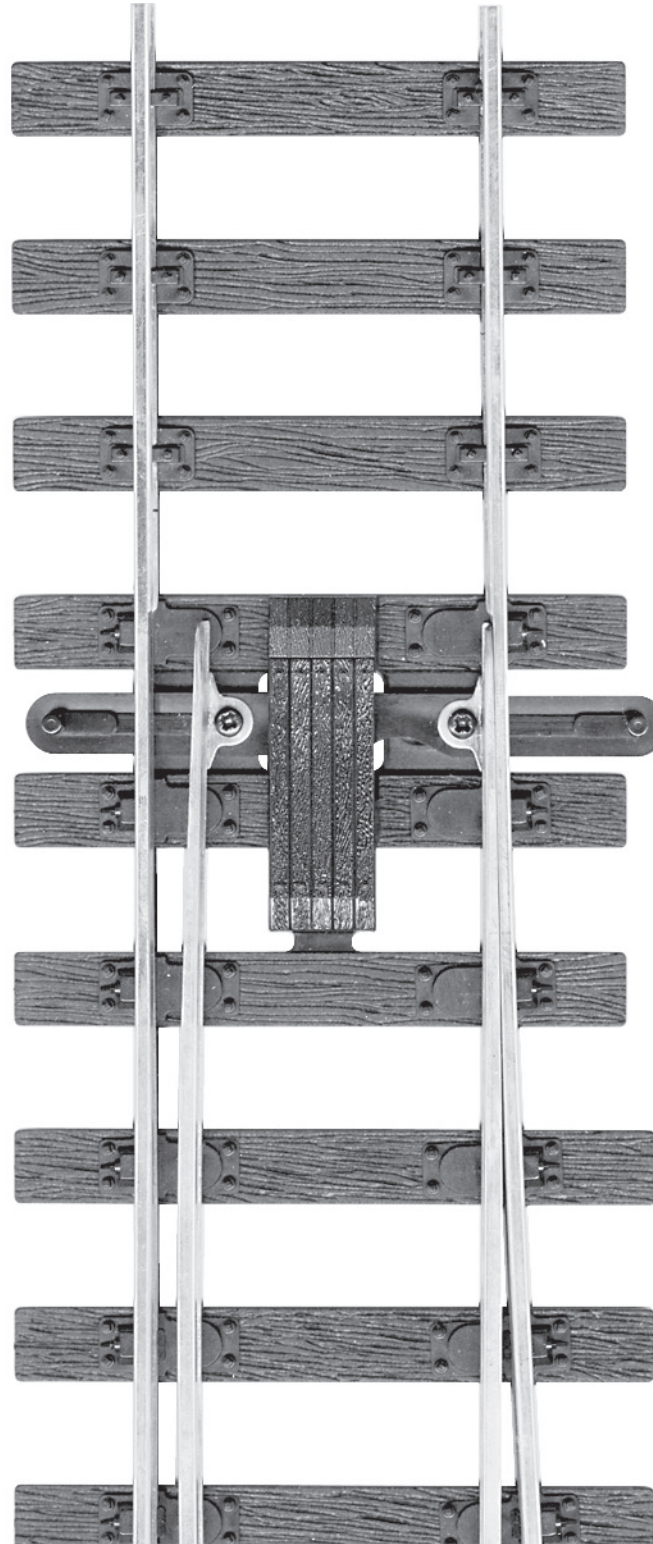

Sheet 1 of 3

MEDIUM RADIUS TURNOUT LEFT HAND

Code 200
SL-E896 *Electrofrog*

Join here (a)

Total Length: 612mm (24.094")

These plans are produced by the manufacturers and may be reproduced by modellers for the purpose of layout building.
Commercial copying or reproduction prohibited.

© PRITCHARD PATENT PRODUCT CO. LTD, BEER, DEVON EX12 3NA ENGLAND

Use this
scale bar to
check that
your printer
is printing
at 100%

Sheet 2 of 3

MEDIUM RADIUS TURNOUT LEFT HAND

Code 200
SL-E896 *Electrofrog*

Join here (b)

Join here (a)

These plans are produced by the manufacturers and may be reproduced by modellers for the purpose of layout building.

Commercial copying or reproduction prohibited.

© PRITCHARD PATENT PRODUCT CO. LTD, BEER, DEVON EX12 3NA ENGLAND

Use this
scale bar to
check that
your printer
is printing
at 100%

Sheet 3 of 3

MEDIUM RADIUS TURNOUT LEFT HAND

Code 200
SL-E896 *Electrofrog*

204mm (8.031")

Join here (b)