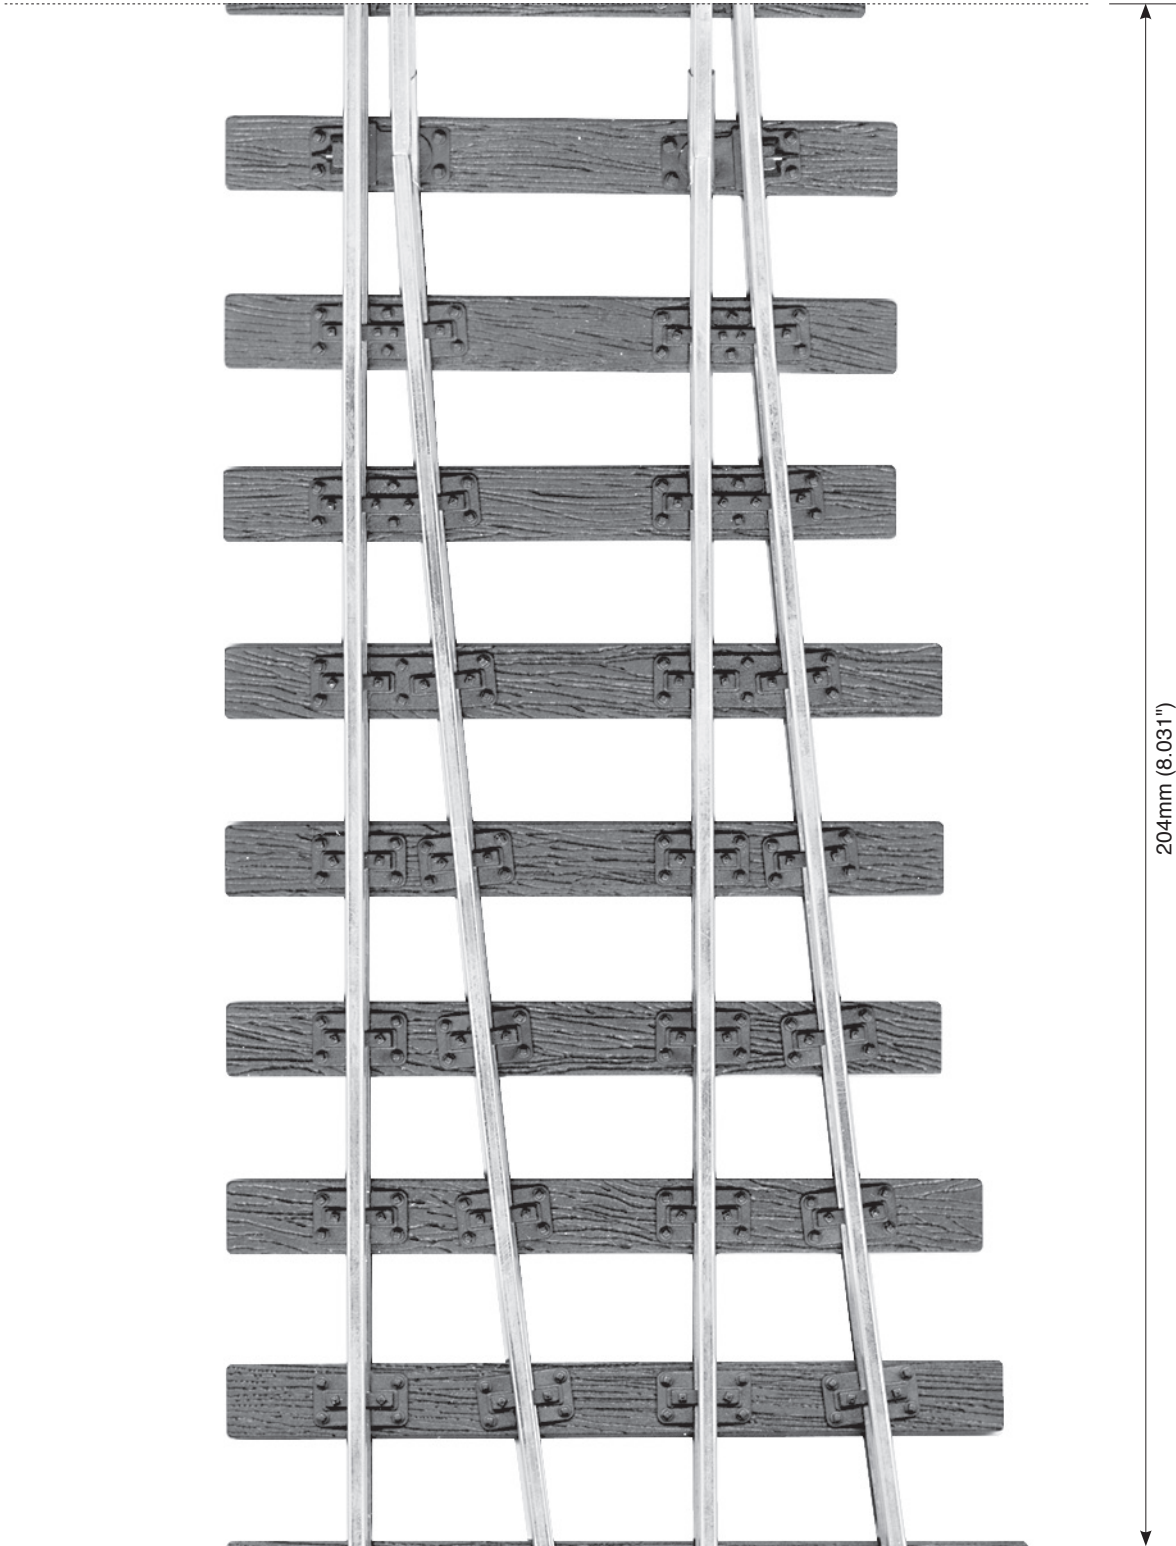

Sheet 2 of 3

MEDIUM RADIUS TURNOUT LEFT HAND

Code 200
SL-E896 *Electrofrog*

Join here (b)

Join here (a)