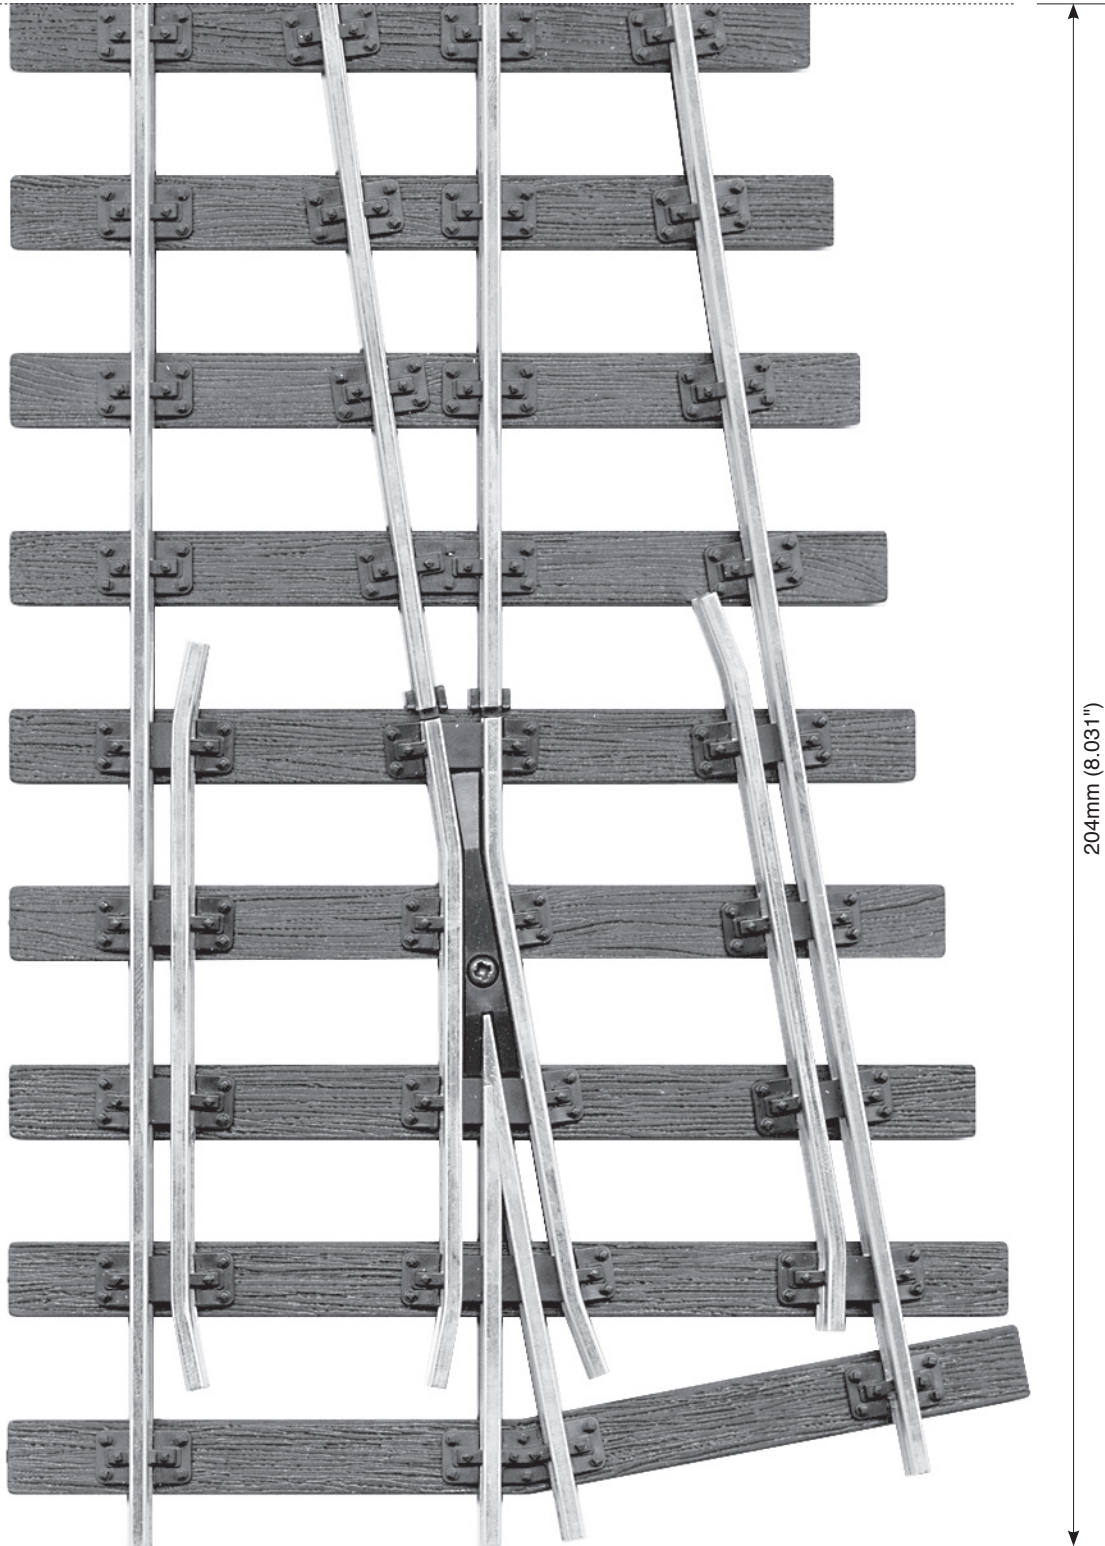

Sheet 1 of 3

MEDIUM RADIUS TURNOUT LEFT HAND

Code 200
SL-E896 *Electrofrog*

Join here (a)

Total Length: 612mm (24.094")

These plans are produced by the manufacturers and may be reproduced by modellers for the purpose of layout building.
Commercial copying or reproduction prohibited.

© PRITCHARD PATENT PRODUCT CO. LTD, BEER, DEVON EX12 3NA ENGLAND

Use this
scale bar to
check that
your printer
is printing
at 100%

Sheet 2 of 3

MEDIUM RADIUS TURNOUT LEFT HAND

Code 200
SL-E896 *Electrofrog*

Use this
scale bar to
check that
your printer
is printing
at 100%

Sheet 3 of 3

MEDIUM RADIUS TURNOUT LEFT HAND

Code 200
SL-E896 *Electrofrog*

204mm (8.031")

Join here (b)