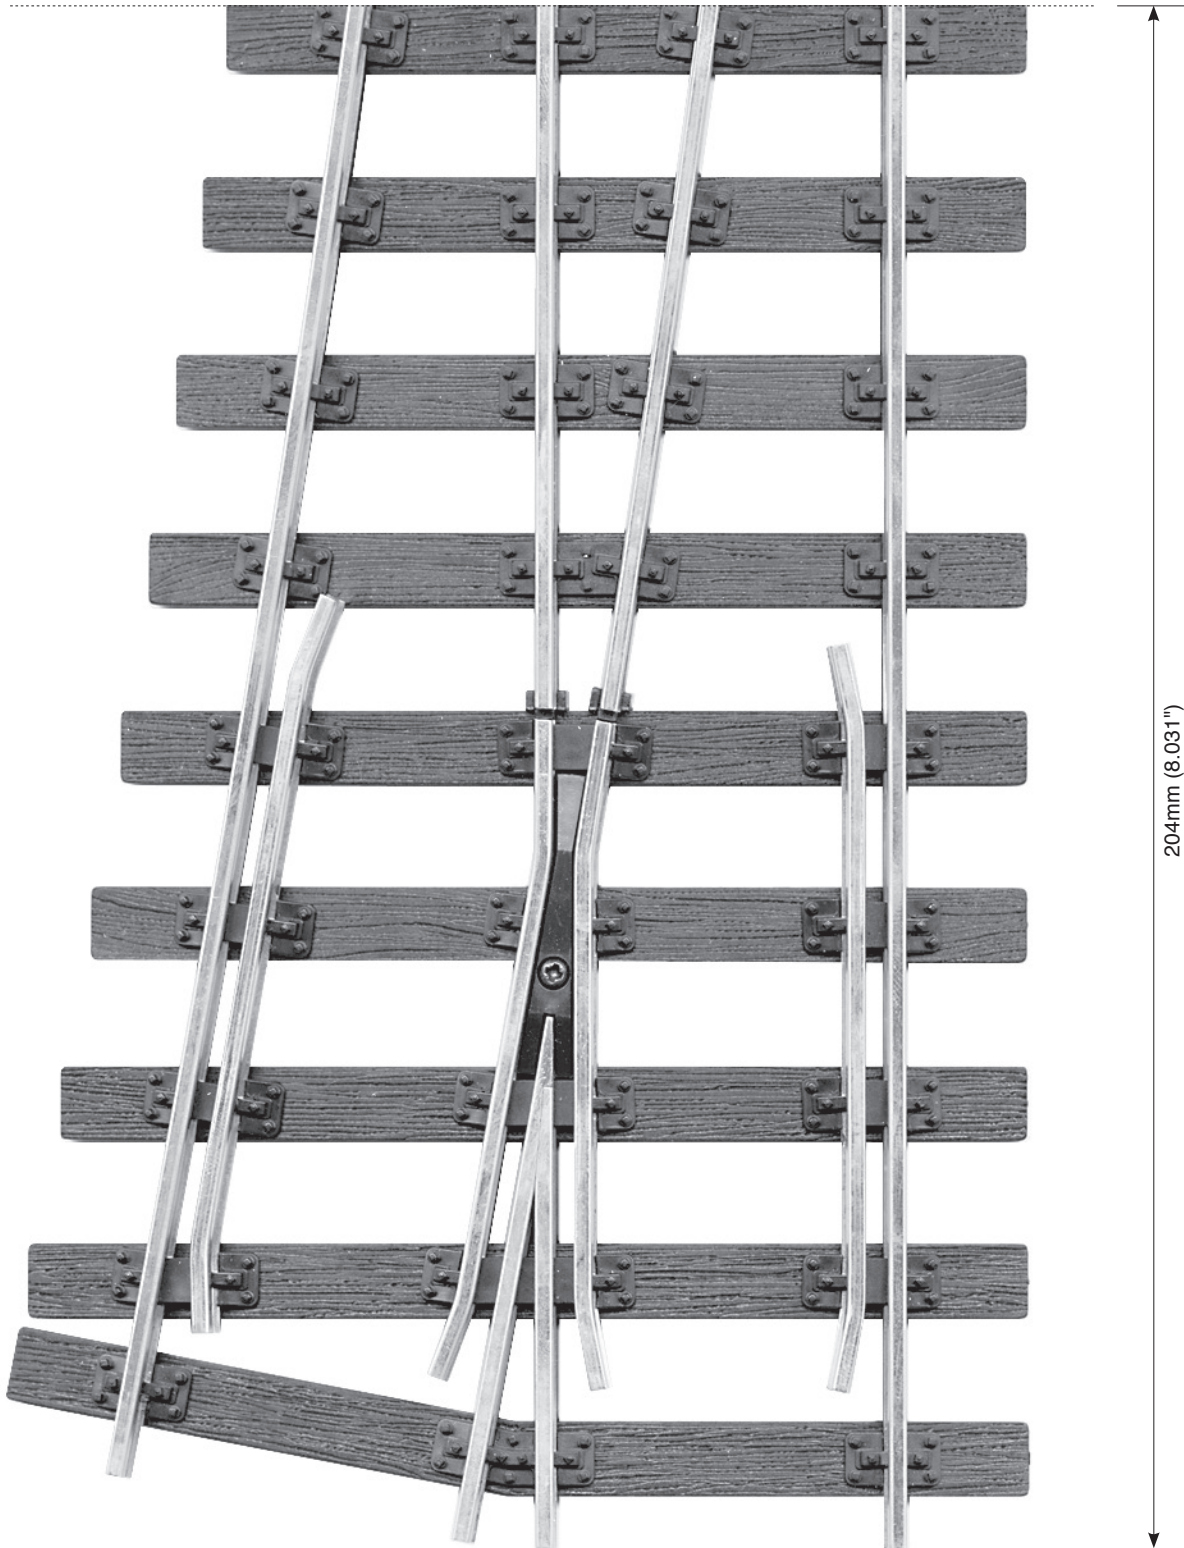

Sheet 1 of 3

MEDIUM RADIUS TURNOUT RIGHT HAND

Code 200
SL-E895 *Electrofrog*

Join here (a)

Total Length: 612mm (24.094")

These plans are produced by the manufacturers and may be reproduced by modellers for the purpose of layout building.
Commercial copying or reproduction prohibited.

© PRITCHARD PATENT PRODUCT CO. LTD, BEER, DEVON EX12 3NA ENGLAND

Use this
scale bar to
check that
your printer
is printing
at 100%

Sheet 2 of 3

MEDIUM RADIUS TURNOUT RIGHT HAND

Code 200
SL-E895 *Electrofrog*

Join here (b)

Join here (a)

Sheet 3 of 3

MEDIUM RADIUS TURNOUT RIGHT HAND

Code 200
SL-E895 *Electrofrog*

204mm (8.031")

Join here (b)