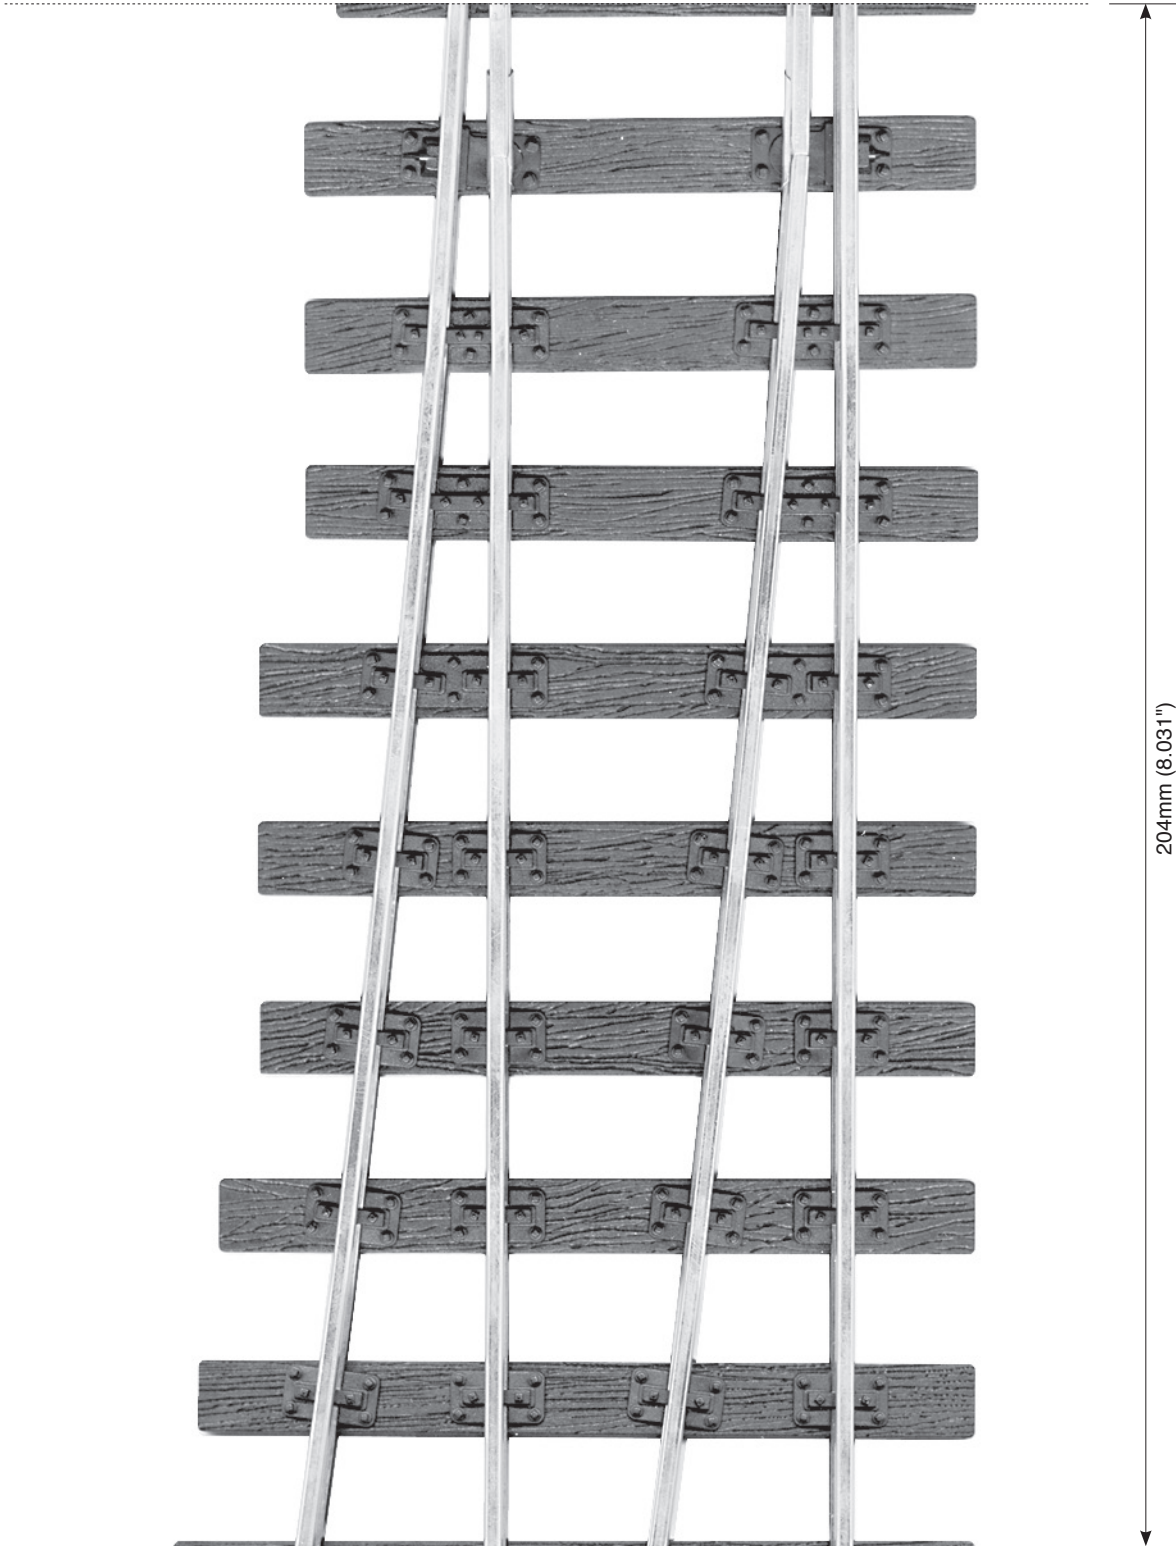

Sheet 1 of 3

MEDIUM RADIUS TURNOUT RIGHT HAND

Code 200
SL-E895 *Electrofrog*

Join here (a)

Total Length: 612mm (24.094")

These plans are produced by the manufacturers and may be reproduced by modellers for the purpose of layout building.
Commercial copying or reproduction prohibited.

© PRITCHARD PATENT PRODUCT CO. LTD, BEER, DEVON EX12 3NA ENGLAND

Use this
scale bar to
check that
your printer
is printing
at 100%

Sheet 2 of 3

MEDIUM RADIUS TURNOUT RIGHT HAND

Code 200
SL-E895 *Electrofrog*

Join here (b)

Join here (a)

Sheet 3 of 3

MEDIUM RADIUS TURNOUT RIGHT HAND

Code 200
SL-E895 *Electrofrog*

204mm (8.031")

Join here (b)