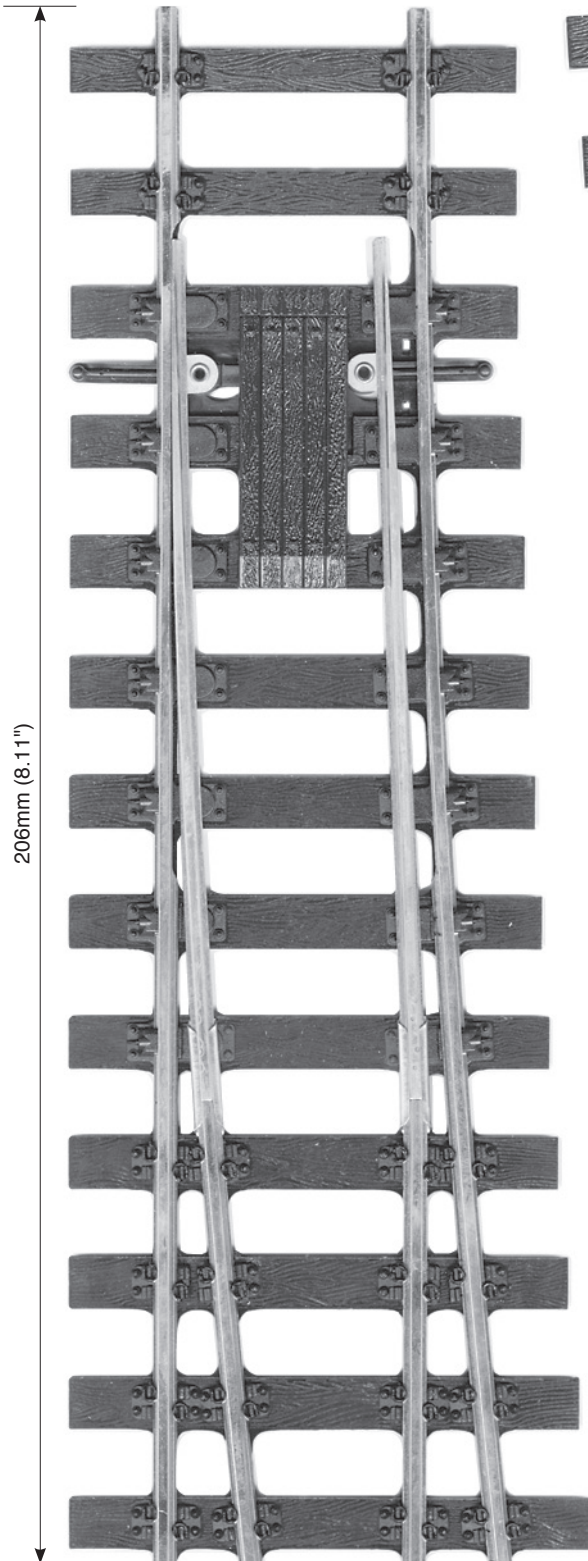

MEDIUM RADIUS TURNOUT LEFT HAND

Code 143
SL-E792FB *Electrofrog*

Total Length: 412mm (16.220")

*Use this scale bar to check that
your printer is printing at 100%*

These plans are produced by the manufacturers and may be reproduced by modellers for the purpose of layout building. Commercial copying or reproduction prohibited.