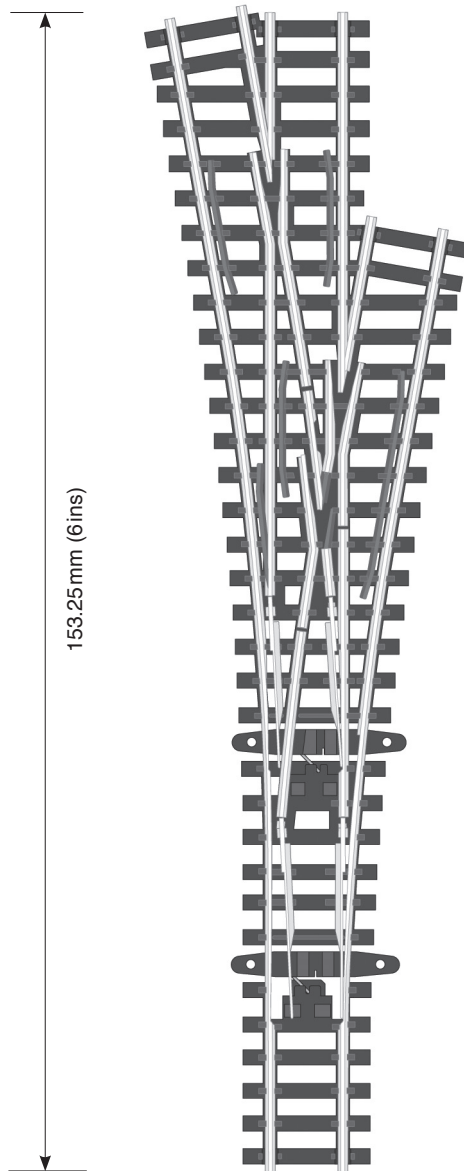

### ASSYMMETRIC THREE WAY TURNOUT

Code 55  
SL-E399F *Electrofrog*

Use this scale bar to check that your printer is printing at 100%