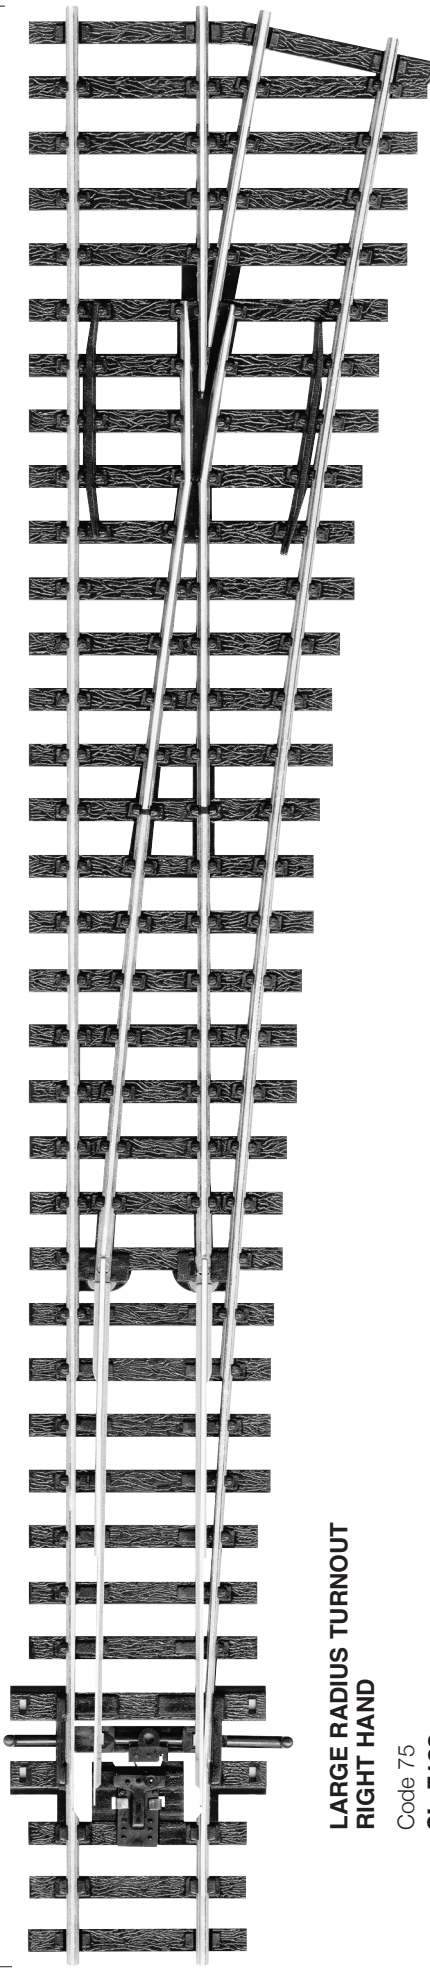

LARGE RADIUS TURNOUT LEFT HAND

Code 75
SL-E189 *Electrofrog*

259mm (10.200")

LARGE RADIUS TURNOUT RIGHT HAND

Code 75
SL-E188 *Electrofrog*

These plans are produced by the manufacturers and may be reproduced by modellers for the purpose of layout building. Commercial copying or reproduction prohibited.

© PRITCHARD PATENT PRODUCT CO. LTD, BEER, DEVON EX12 3NA ENGLAND

Use this scale bar to check that your printer is printing at 100%