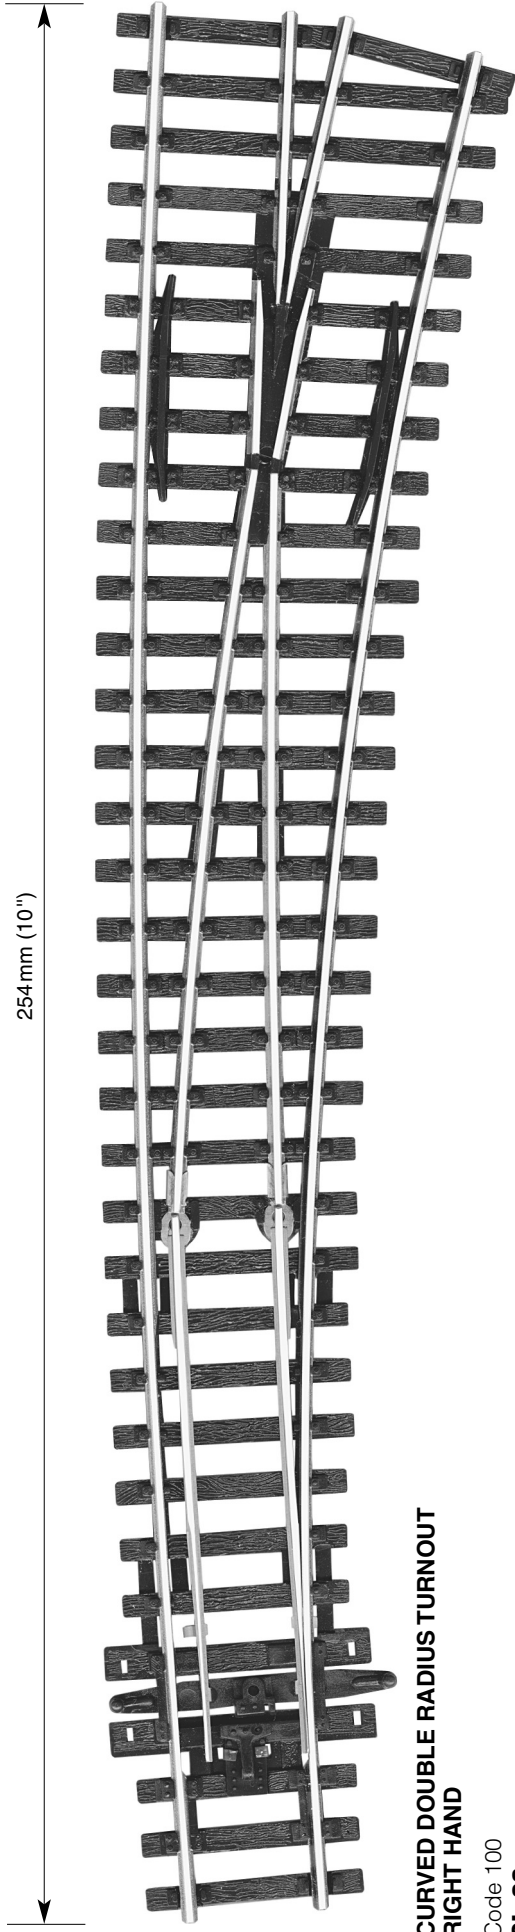

CURVED DOUBLE RADIUS TURNOUT LEFT HAND

Code 100

SL-87 *Insulfrog*

SL-E87 *Electrofrog*

254mm (10")

CURVED DOUBLE RADIUS TURNOUT RIGHT HAND

Code 100

SL-86 *Insulfrog*

SL-E86 *Electrofrog*

These plans are produced by the manufacturers and may be reproduced by modellers for the purpose of layout building. Commercial copying or reproduction prohibited.

Use this scale bar to check that your printer is printing at 100%