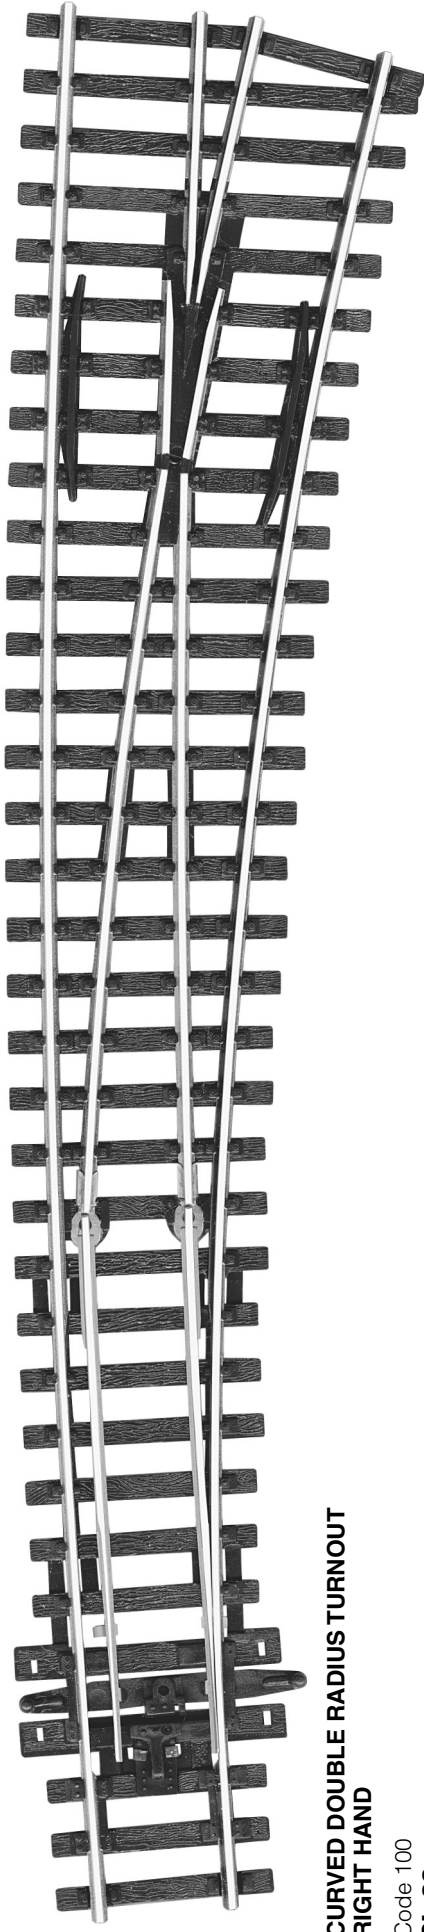

CURVED DOUBLE RADIUS TURNOUT LEFT HAND

Code 100

SL-87 *Insulfrog*

SL-E87 *Electrofrog*

254 mm (10")

CURVED DOUBLE RADIUS TURNOUT RIGHT HAND

Code 100

SL-86 *Insulfrog*

SL-E86 *Electrofrog*

These plans are produced by the manufacturers and may be reproduced by modellers for the purpose of layout building. Commercial copying or reproduction prohibited.

Use this scale bar to check that your printer is printing at 100%