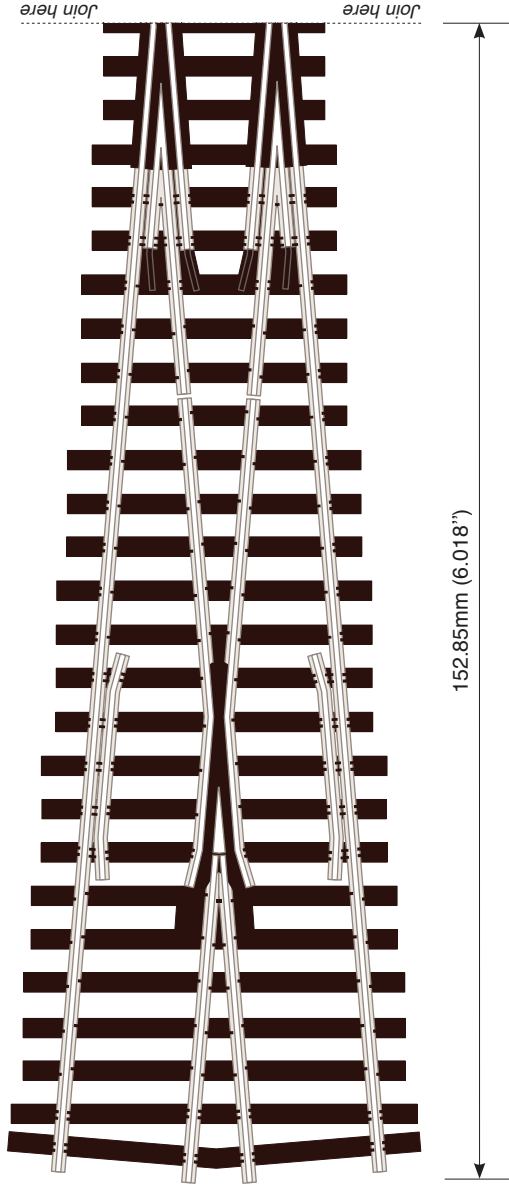

CODE 83  
TURNOUTS AND CROSSINGS PLANS

#6 DIAMOND CROSSING

Code 83

SL-U8364 Unifrog

These plans are produced by the manufacturers and may be reproduced by modellers for the purpose of layout building. Commercial copying or reproduction prohibited.

Use this scale bar to check that your printer is printing at 100%

© PRITCHARD PATENT PRODUCT CO. LTD, BEER, DEVON EX12 3NA ENGLAND