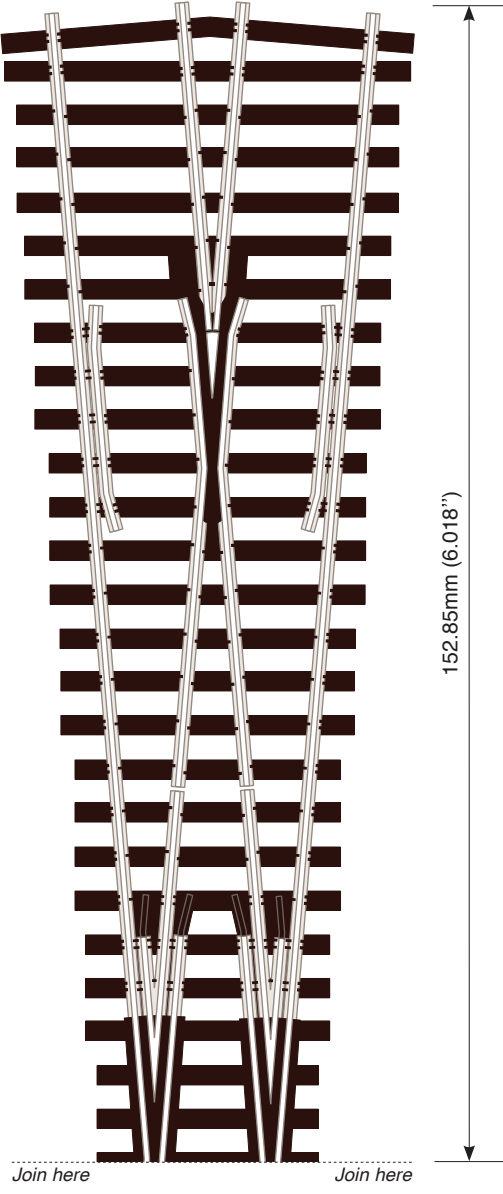

CODE 83  
TURNOUTS AND CROSSINGS PLANS

#6 DIAMOND CROSSING

Code 83

SL-U8364 Unifrog

These plans are produced by the manufacturers and may be reproduced by modellers for the purpose of layout building. Commercial copying or reproduction prohibited.

Use this scale bar to check that your printer is printing at 100%

© PRITCHARD PATENT PRODUCT CO. LTD, BEER, DEVON EX12 3NA ENGLAND