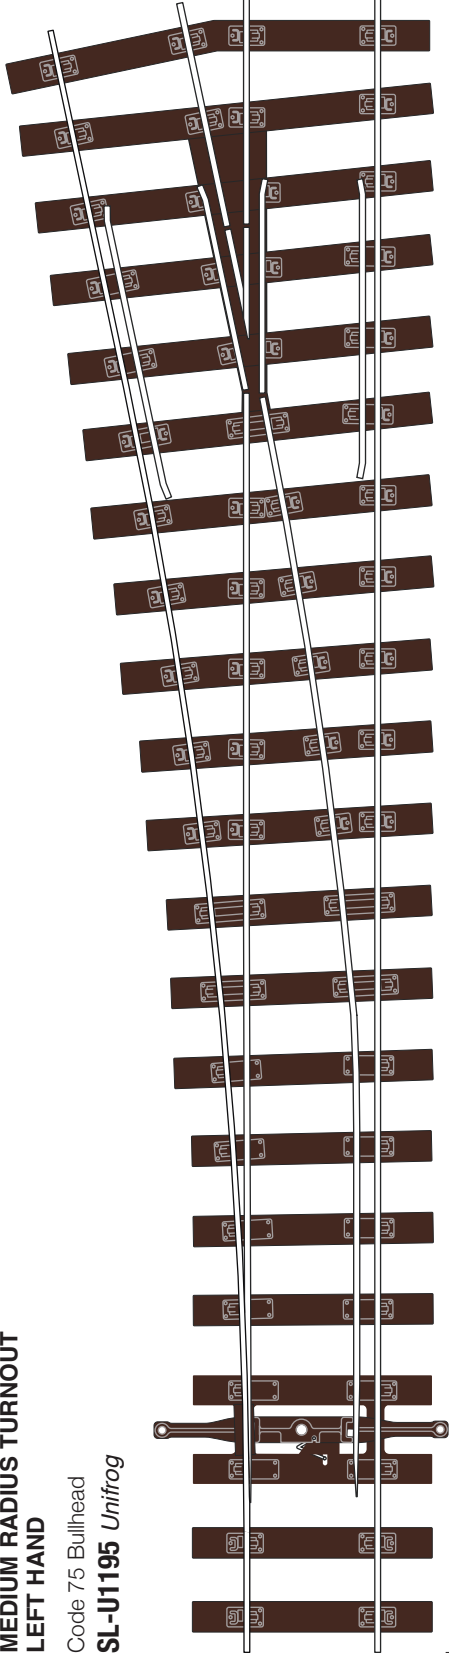

### MEDIUM RADIUS TURNOUT LEFT HAND

Code 75 Bullhead  
**SL-U1195** *Unifrog*

219mm (8.62")

### MEDIUM RADIUS TURNOUT RIGHT HAND

Code 75 Bullhead  
**SL-U1196** *Unifrog*

These plans are produced by the manufacturers and may be reproduced by modellers for the purpose of layout building. Commercial copying or reproduction prohibited.

© PRITCHARD PATENT PRODUCT CO. LTD, BEER, DEVON EX12 3NA ENGLAND

*Use this scale bar to check that your printer is printing at 100%*