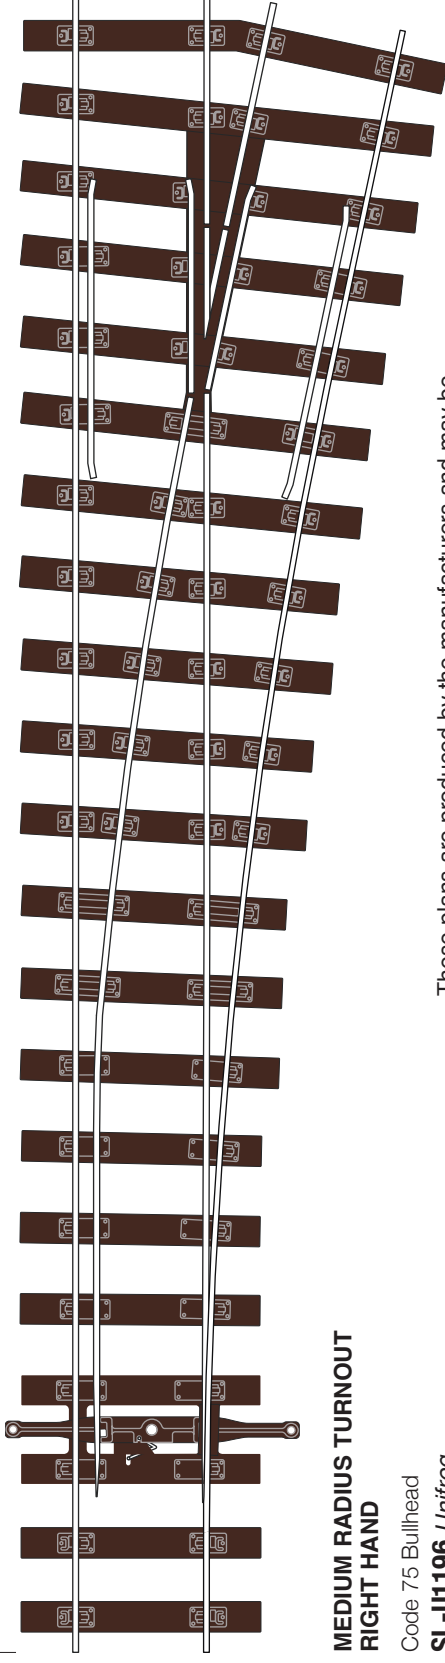

### MEDIUM RADIUS TURNOUT LEFT HAND

Code 75 Bullhead  
**SL-U1195** *Unifrog*

219mm (8.62")

### MEDIUM RADIUS TURNOUT RIGHT HAND

Code 75 Bullhead  
**SL-U1196** *Unifrog*

These plans are produced by the manufacturers and may be reproduced by modellers for the purpose of layout building. Commercial copying or reproduction prohibited.

© PRITCHARD PATENT PRODUCT CO. LTD, BEER, DEVON EX12 3NA ENGLAND

*Use this scale bar to check that your printer is printing at 100%*