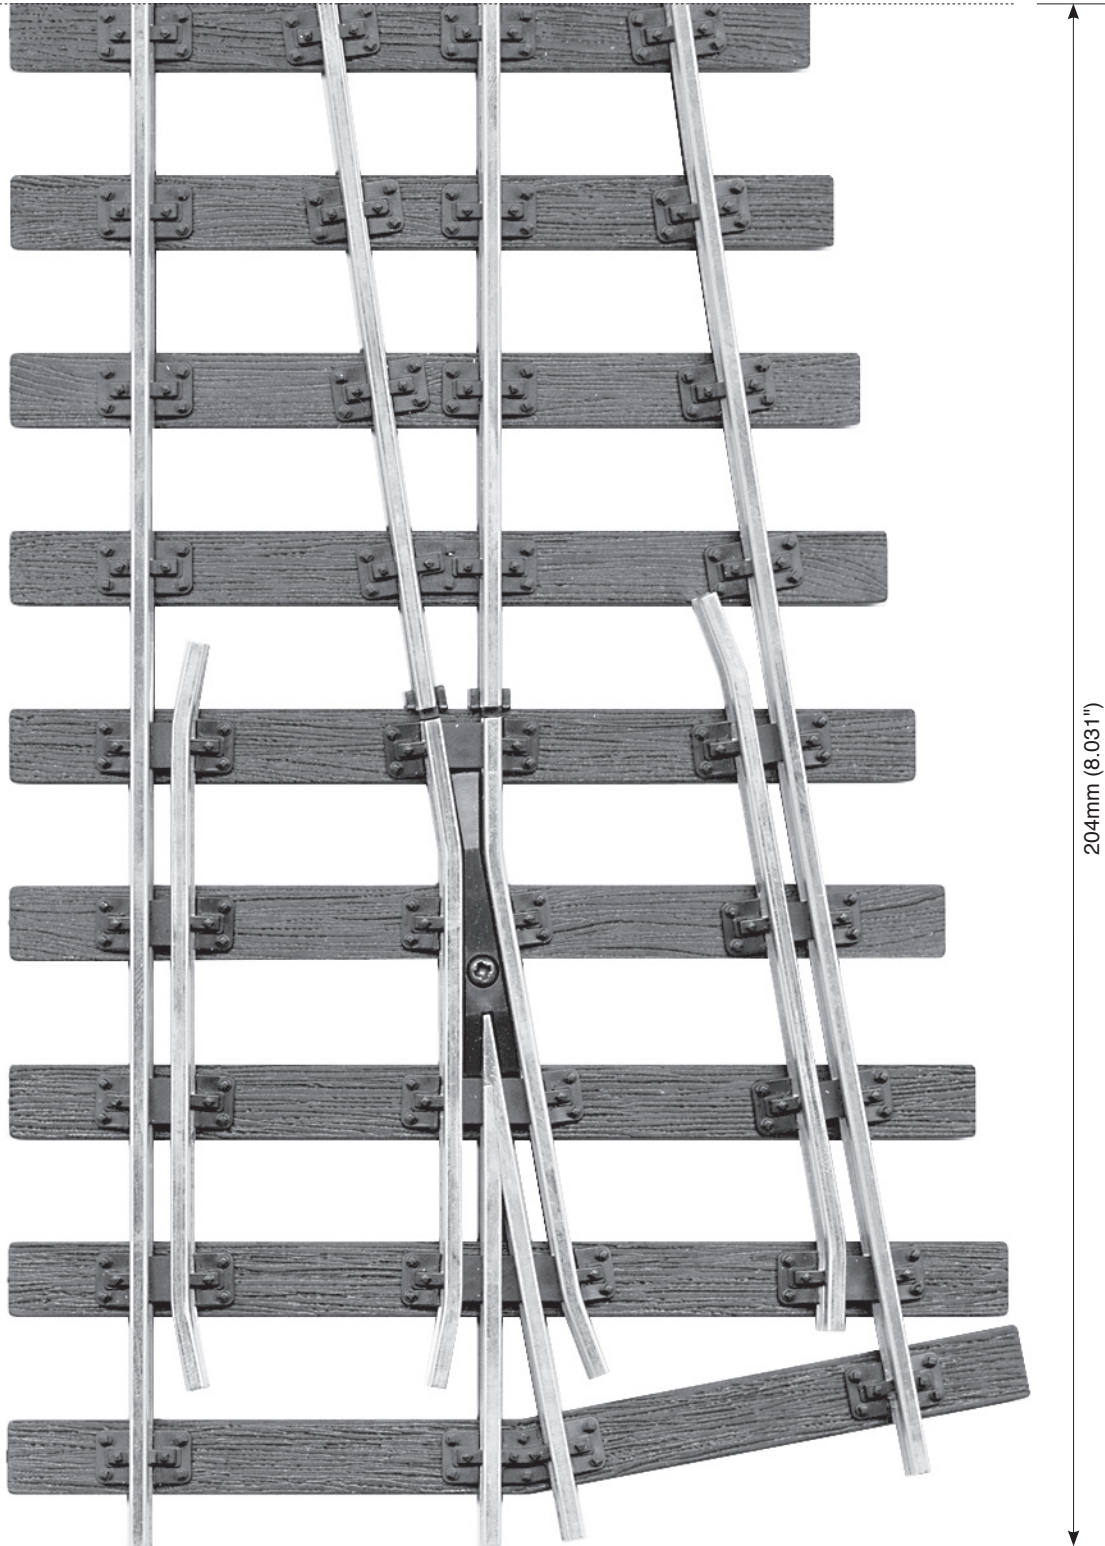

### MEDIUM RADIUS TURNOUT LEFT HAND

Code 200  
**SL-E896** *Electrofrog*

Join here (a)

Total Length: 612mm (24.094")

These plans are produced by the manufacturers and may be reproduced by modellers for the purpose of layout building.  
Commercial copying or reproduction prohibited.

© PRITCHARD PATENT PRODUCT CO. LTD, BEER, DEVON EX12 3NA ENGLAND

Use this  
scale bar to  
check that  
your printer  
is printing  
at 100%

Sheet 2 of 3

### MEDIUM RADIUS TURNOUT LEFT HAND

Code 200  
**SL-E896** *Electrofrog*

Join here (b)

Join here (a)

These plans are produced by the manufacturers and may be reproduced by modellers for the purpose of layout building.  
Commercial copying or reproduction prohibited.

### MEDIUM RADIUS TURNOUT LEFT HAND

Code 200  
**SL-E896** *Electrofrog*

204mm (8.031")

Join here (b)