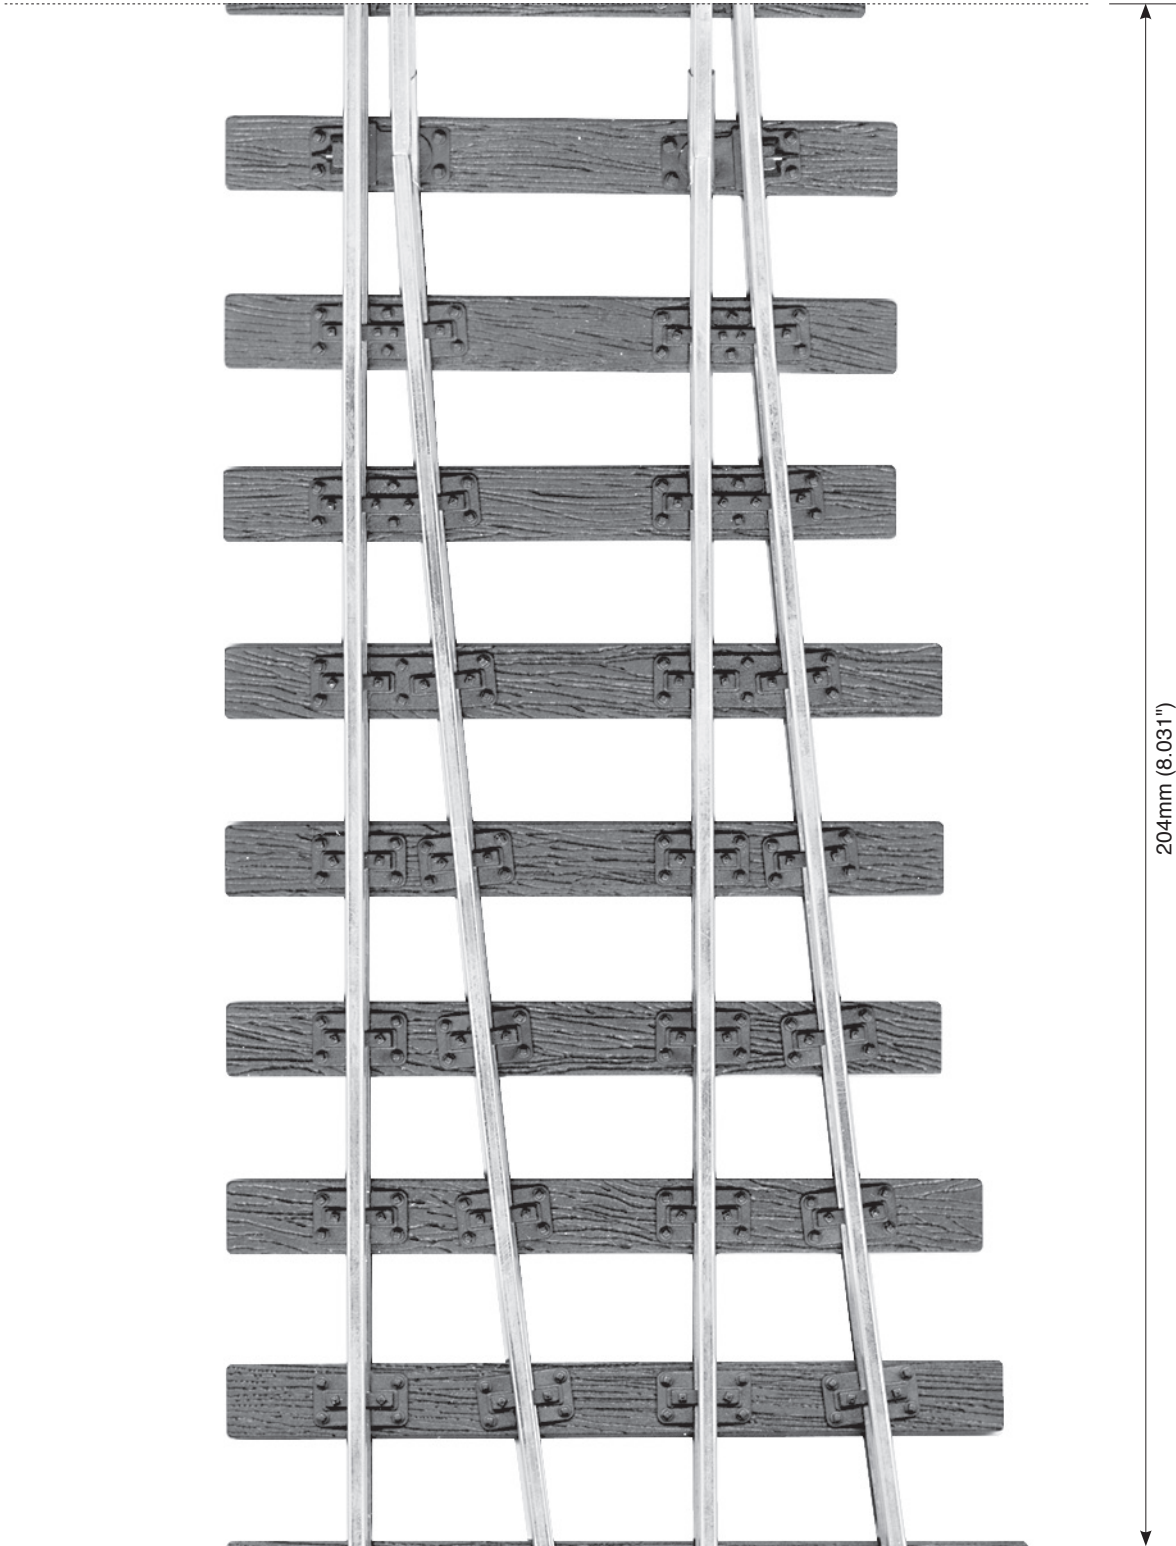

### MEDIUM RADIUS TURNOUT LEFT HAND

Code 200  
**SL-E896** *Electrofrog*

Join here (a)

Total Length: 612mm (24.094")

These plans are produced by the manufacturers and may be reproduced by modellers for the purpose of layout building.  
Commercial copying or reproduction prohibited.

© PRITCHARD PATENT PRODUCT CO. LTD, BEER, DEVON EX12 3NA ENGLAND

Use this  
scale bar to  
check that  
your printer  
is printing  
at 100%

Sheet 2 of 3

### MEDIUM RADIUS TURNOUT LEFT HAND

Code 200  
**SL-E896** *Electrofrog*

Join here (b)

Join here (a)

These plans are produced by the manufacturers and may be reproduced by modellers for the purpose of layout building.  
Commercial copying or reproduction prohibited.

### MEDIUM RADIUS TURNOUT LEFT HAND

Code 200  
**SL-E896** *Electrofrog*

204mm (8.031")

Join here (b)