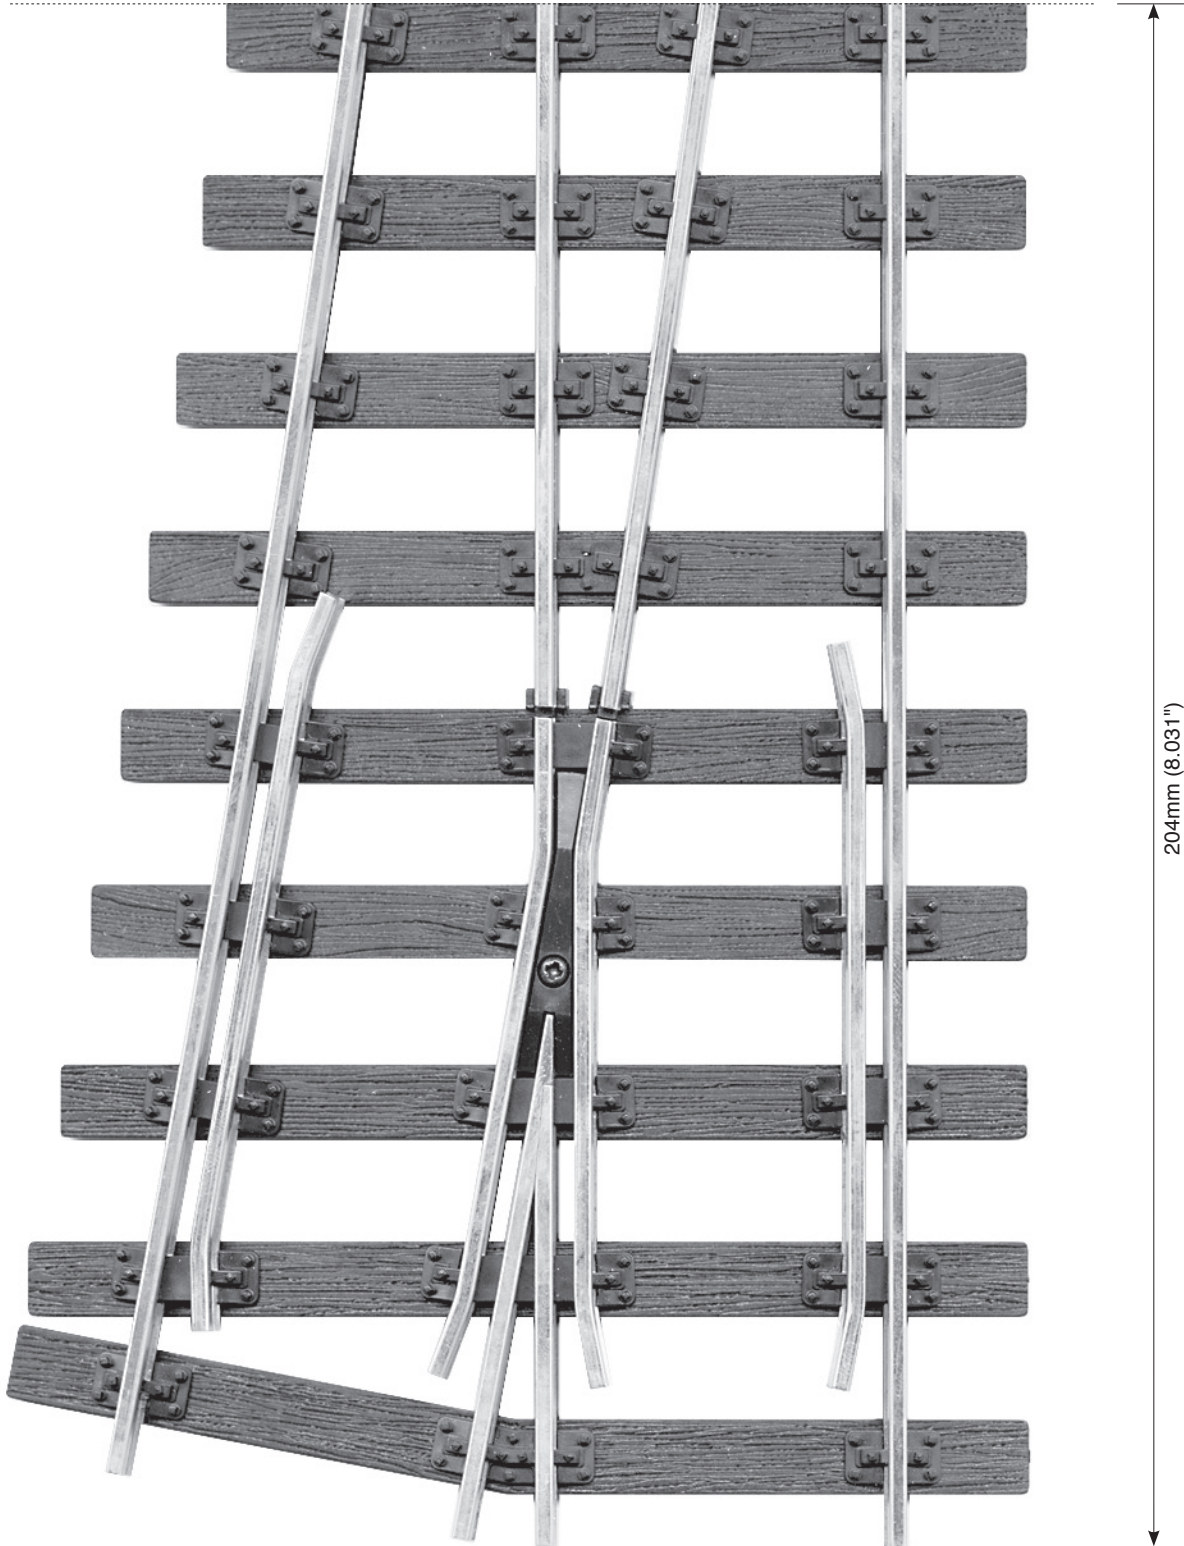

Sheet 1 of 3

MEDIUM RADIUS TURNOUT RIGHT HAND

Code 200
SL-E895 *Electrofrog*

Join here (a)

Total Length: 612mm (24.094")

These plans are produced by the manufacturers and may be reproduced by modellers for the purpose of layout building.
Commercial copying or reproduction prohibited.

© PRITCHARD PATENT PRODUCT CO. LTD, BEER, DEVON EX12 3NA ENGLAND

Use this
scale bar to
check that
your printer
is printing
at 100%

Sheet 2 of 3

MEDIUM RADIUS TURNOUT RIGHT HAND

Code 200
SL-E895 *Electrofrog*

Use this
scale bar to
check that
your printer
is printing
at 100%

Sheet 3 of 3

MEDIUM RADIUS TURNOUT RIGHT HAND

Code 200
SL-E895 *Electrofrog*

204mm (8.031")

Join here (b)