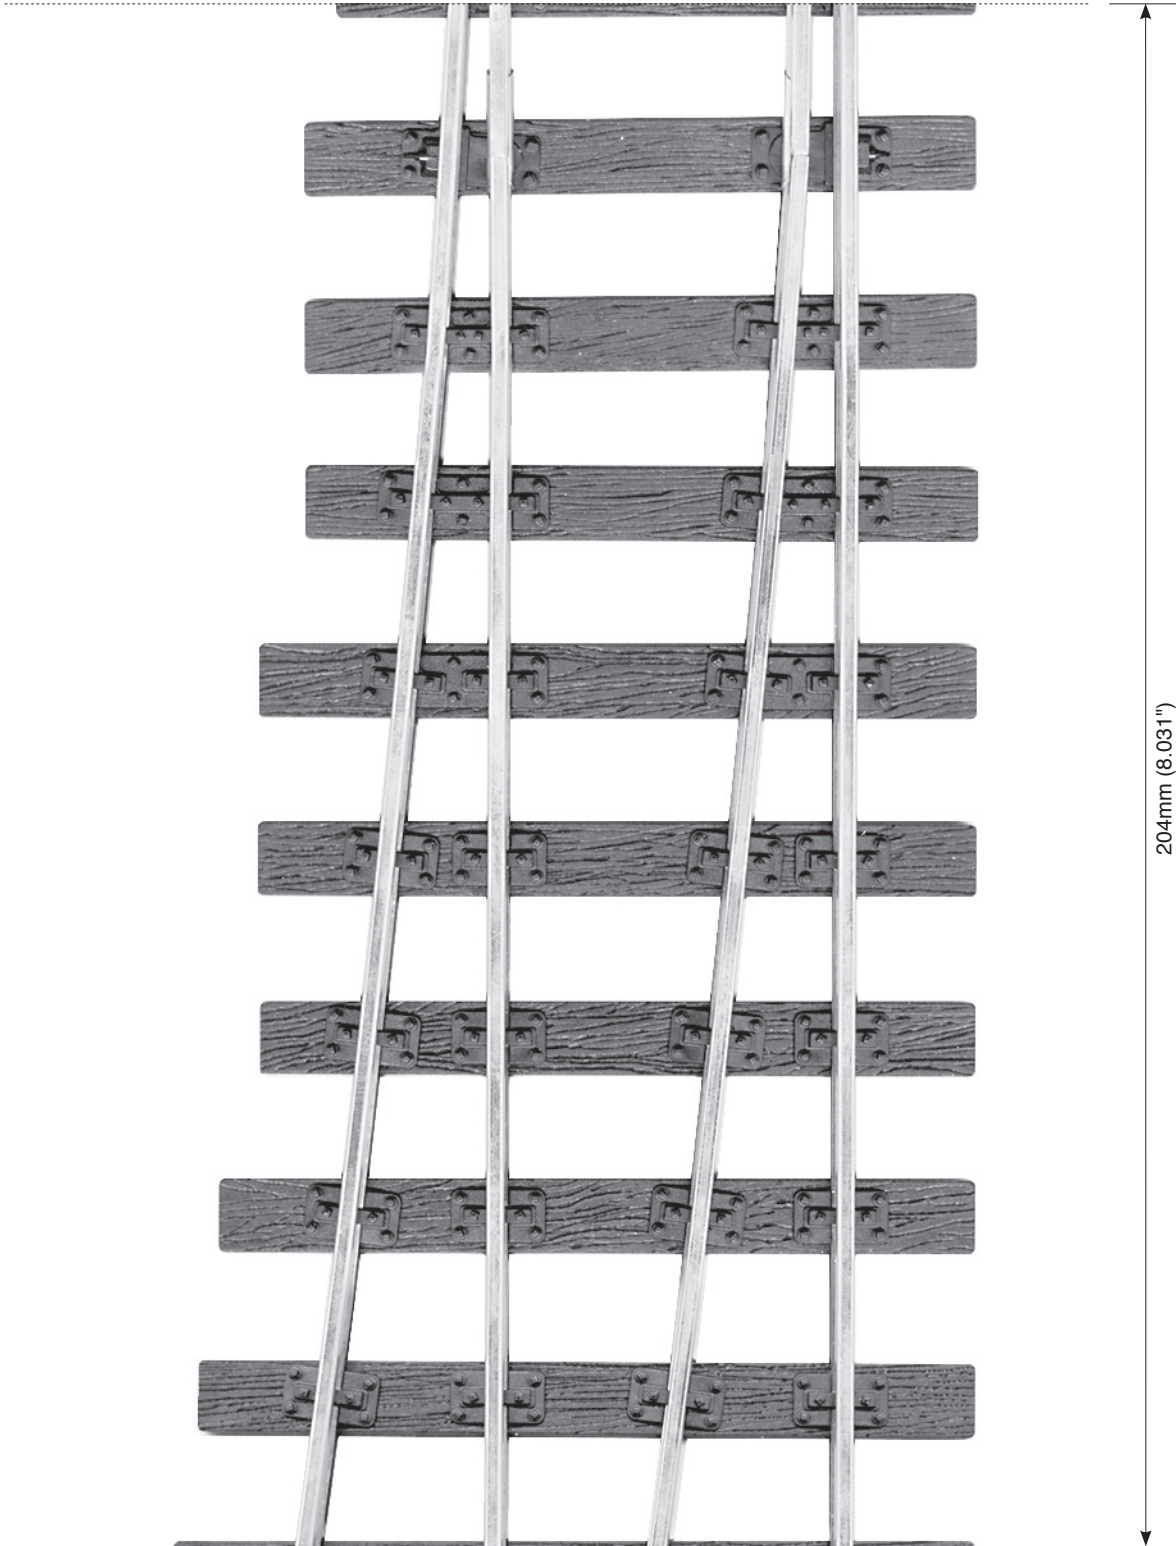

Sheet 2 of 3

MEDIUM RADIUS TURNOUT RIGHT HAND

Code 200
SL-E895 *Electrofrog*

Join here (b)

Join here (a)