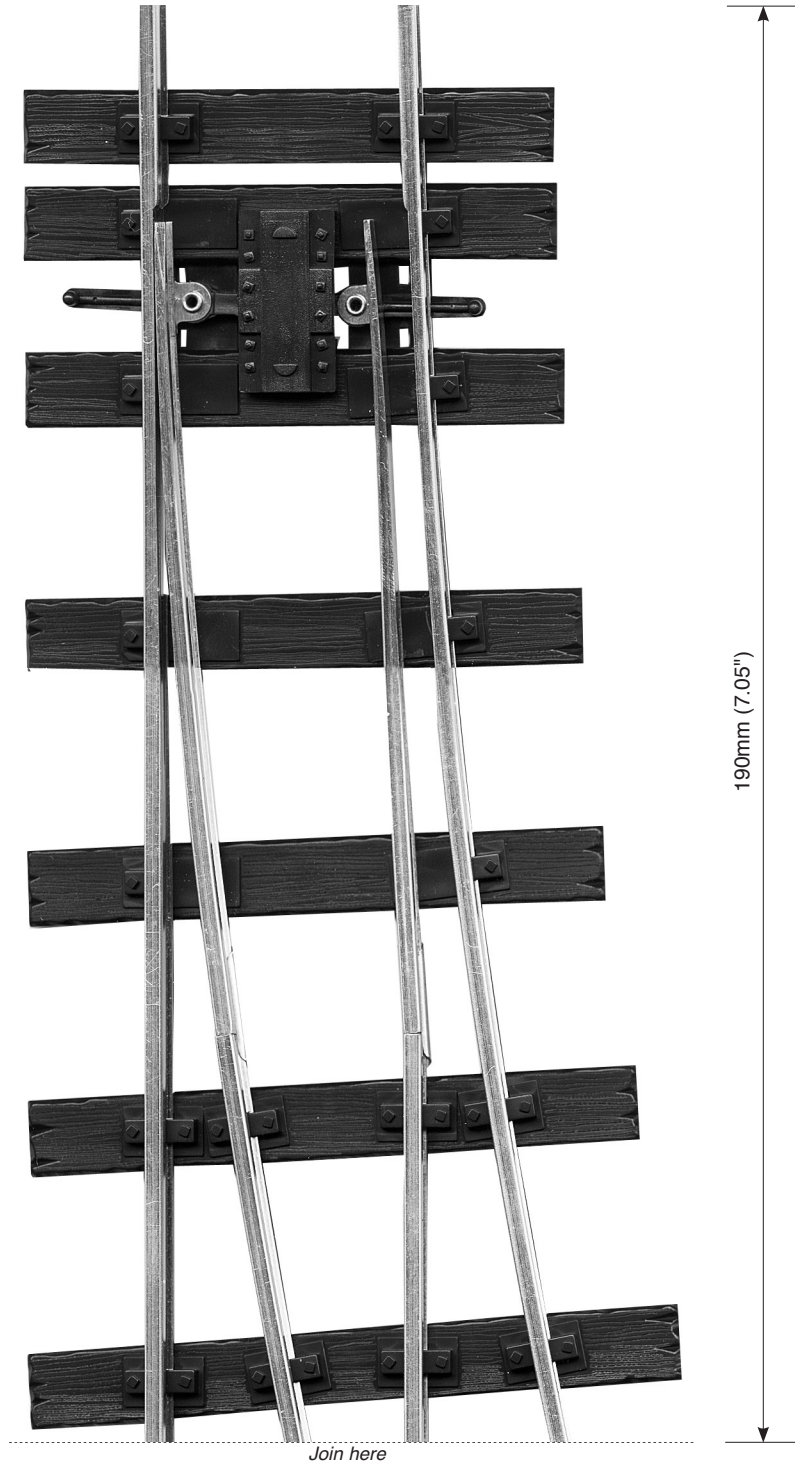

**SMALL RADIUS TURNOUT
LEFT HAND**

Code 200

SL-E692 Electrofrog

Sheet 1 of 2

Total Length: 369mm (14.5")

179mm (7.25")

Use this scale bar to check that your printer is printing at 100%

**SMALL RADIUS TURNOUT
LEFT HAND**

Code 200

SL-E692 Electrofrog

Sheet 2 of 2

Total Length: 369mm (14.5")

190mm (7.05")

Use this scale bar to check that your printer is printing at 100%