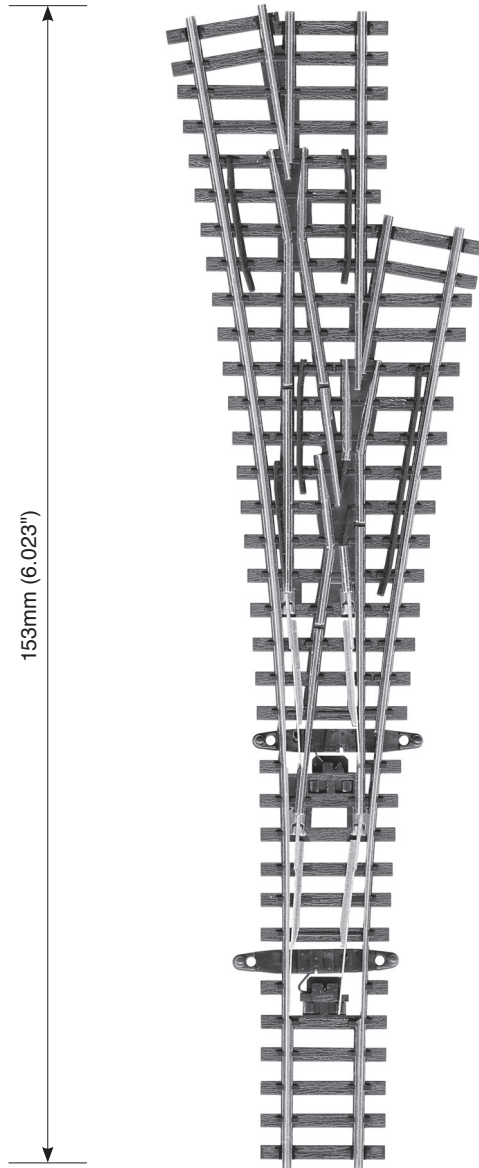

ASYMMETRIC THREE WAY TURNOUT

Code 55

SL-E399F *Electrofrog*

153mm (6.023")

Use this scale bar to check that your printer is printing at 100%