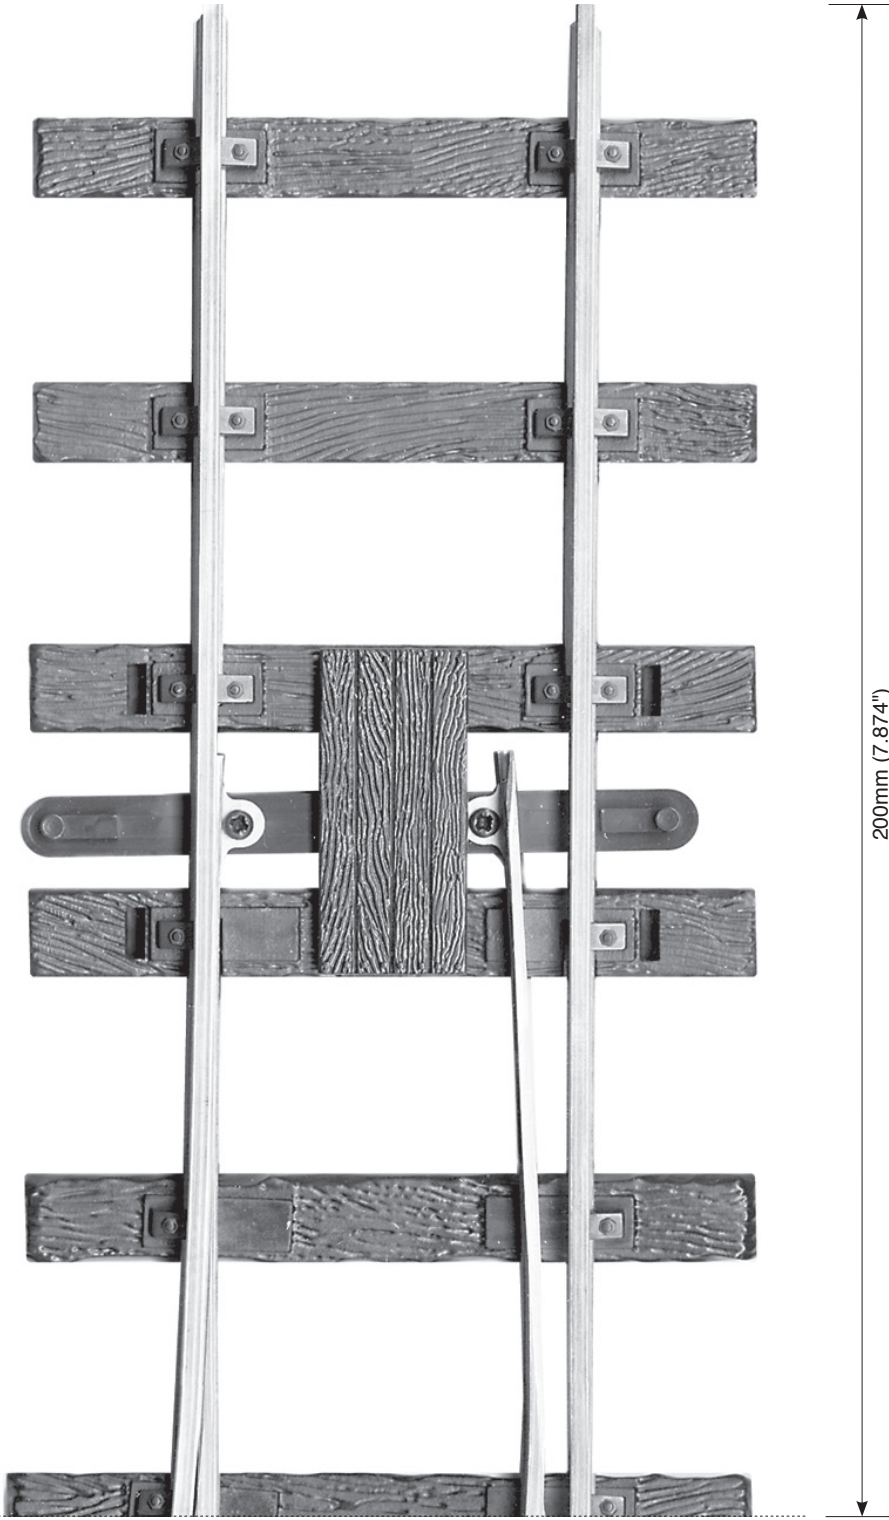

Sheet 3 of 3

MEDIUM RADIUS TURNOUT RIGHT HAND

Code 250
SL-995 *Insulfrog*

Join here (a)