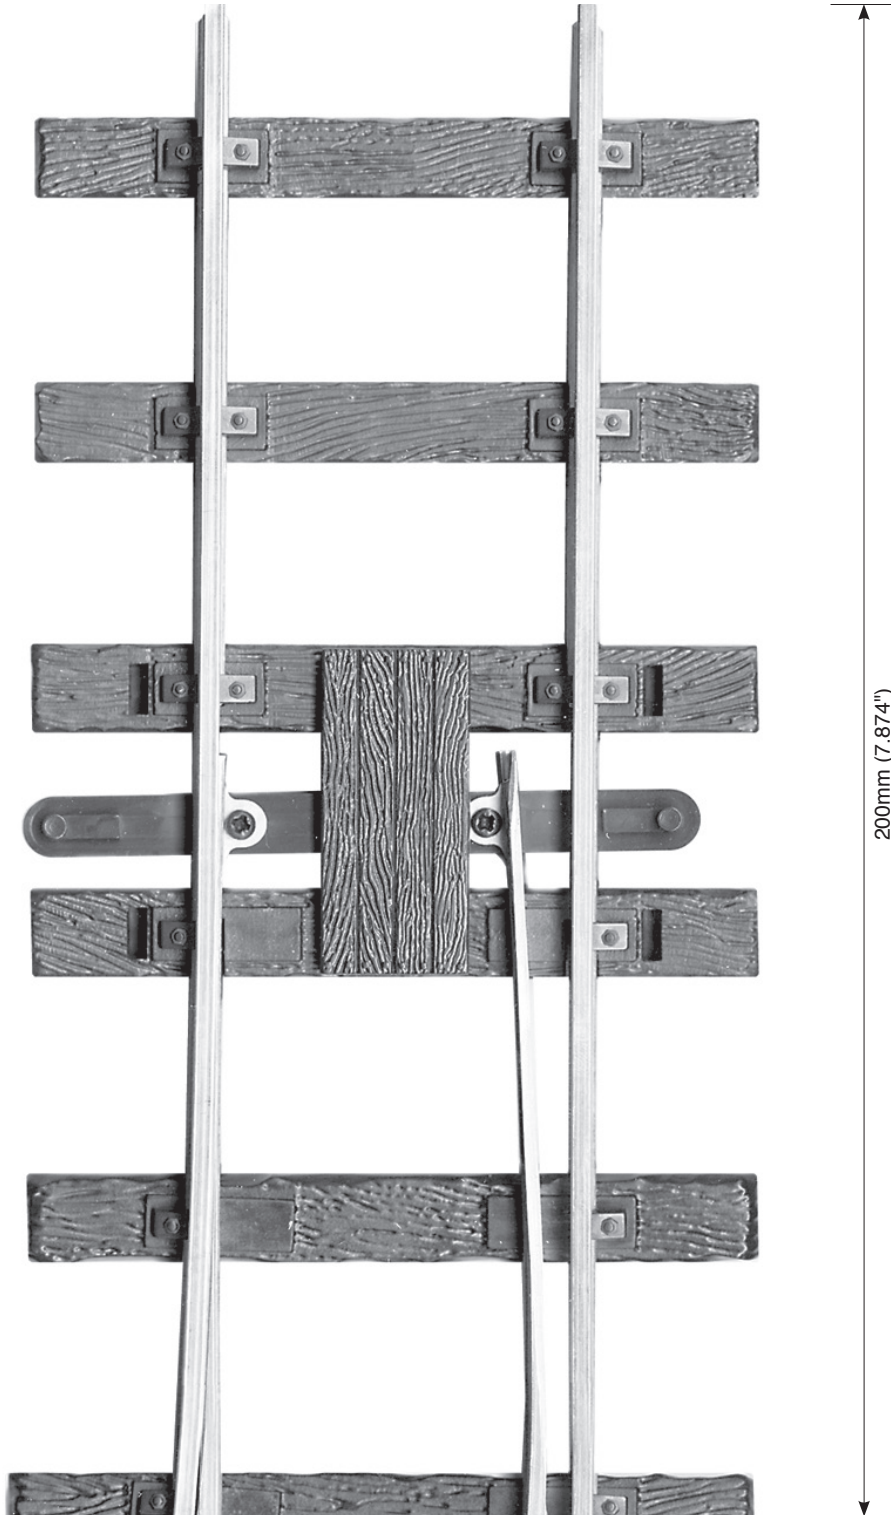

Sheet 1 of 3

MEDIUM RADIUS TURNOUT RIGHT HAND

Code 250
SL-995 Insulfrog

Join here (a)

Total Length: 600mm (23.622")

These plans are produced by the manufacturers and may be reproduced by modellers for the purpose of layout building.
Commercial copying or reproduction prohibited.

© PRITCHARD PATENT PRODUCT CO. LTD, BEER, DEVON EX12 3NA ENGLAND

Use this
scale bar to
check that
your printer
is printing
at 100%

Sheet 2 of 3

MEDIUM RADIUS TURNOUT RIGHT HAND

Code 250
SL-995 Insulfrog

Join here (b)

Use this
scale bar to
check that
your printer
is printing
at 100%

Sheet 3 of 3

MEDIUM RADIUS TURNOUT RIGHT HAND

Code 250
SL-995 *Insulfrog*

Join here (a)

These plans are produced by the manufacturers and may be reproduced by modellers for the purpose of layout building.