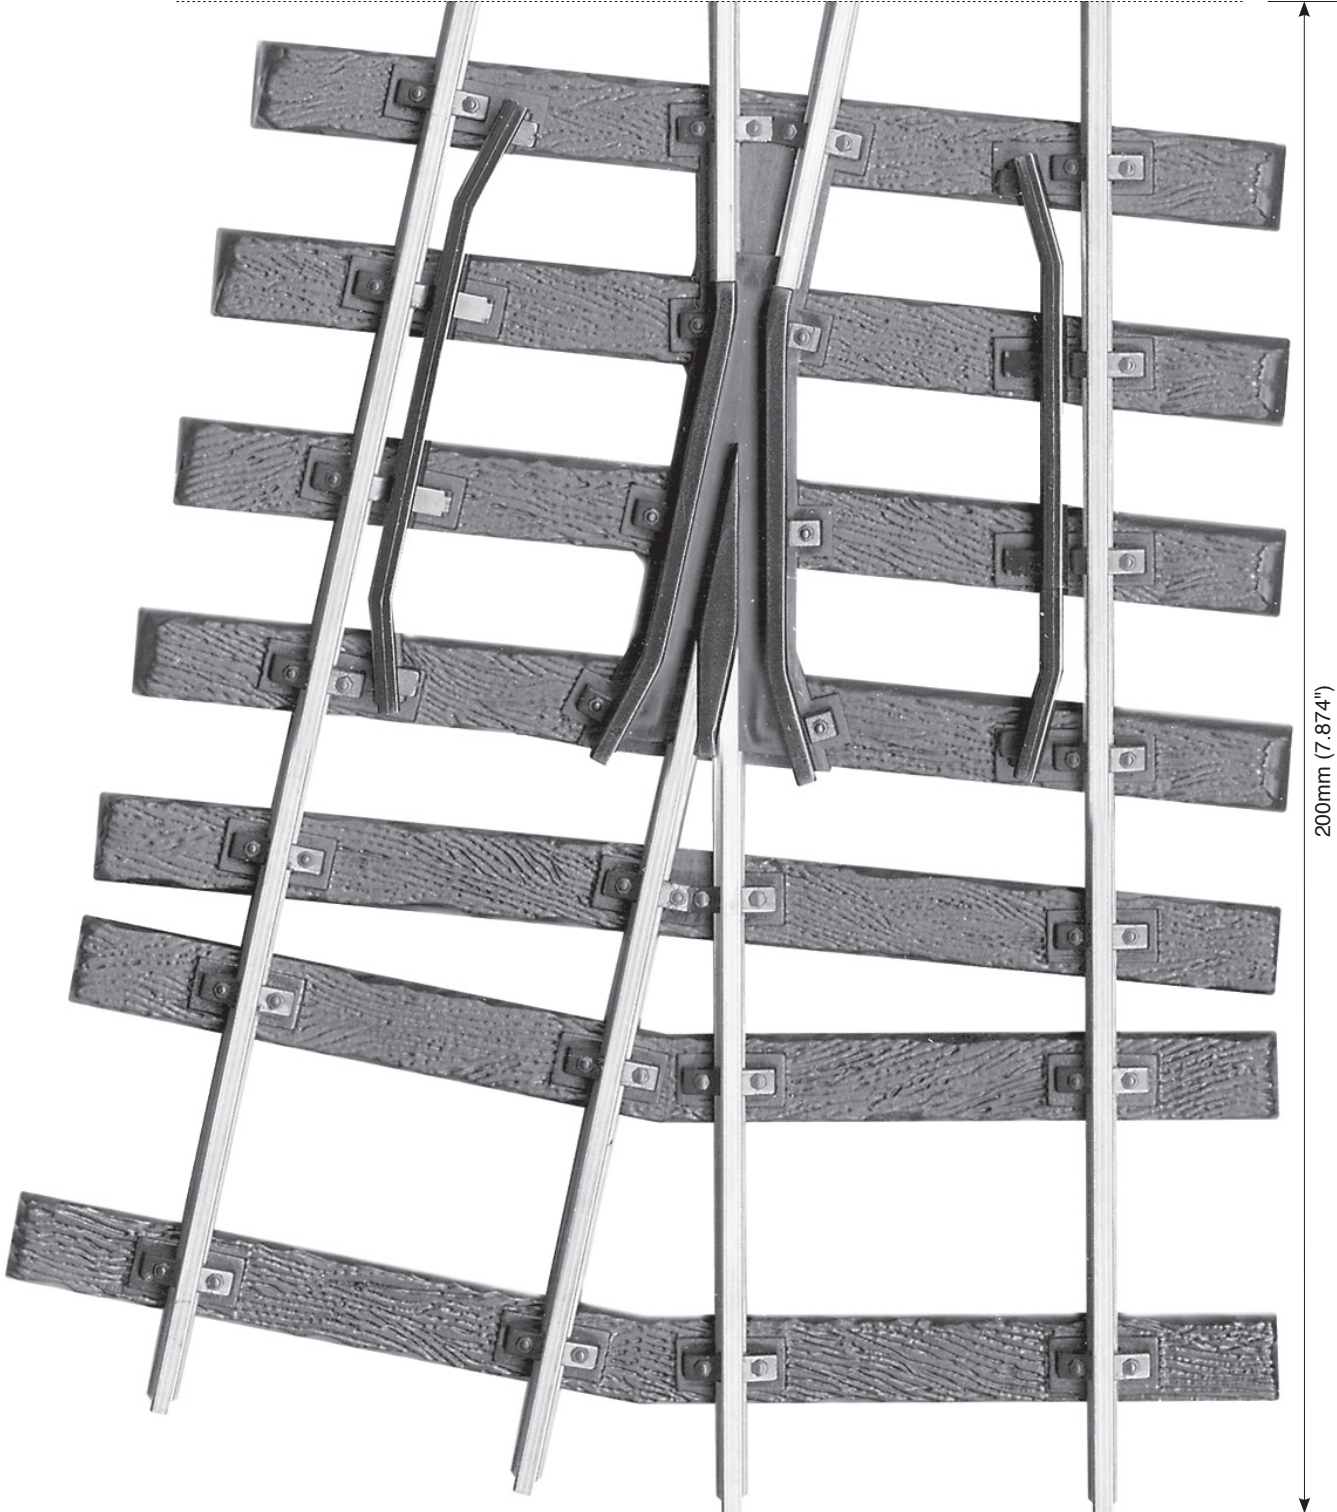

Sheet 1 of 3

MEDIUM RADIUS TURNOUT RIGHT HAND

Code 250
SL-995 Insulfrog

Join here (a)

Total Length: 600mm (23.622")

These plans are produced by the manufacturers and may be reproduced by modellers for the purpose of layout building.
Commercial copying or reproduction prohibited.

© PRITCHARD PATENT PRODUCT CO. LTD, BEER, DEVON EX12 3NA ENGLAND

Use this
scale bar to
check that
your printer
is printing
at 100%

Sheet 2 of 3

MEDIUM RADIUS TURNOUT RIGHT HAND

Code 250
SL-995 Insulfrog

Join here (b)

Use this
scale bar to
check that
your printer
is printing
at 100%

Sheet 3 of 3

MEDIUM RADIUS TURNOUT RIGHT HAND

Code 250
SL-995 *Insulfrog*

Join here (a)

These plans are produced by the manufacturers and may be reproduced by modellers for the purpose of layout building.