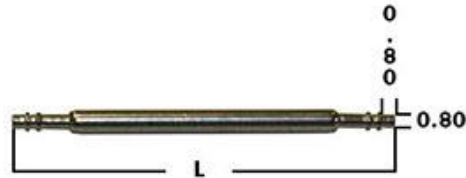

DOUBLE FLANGED SPRING BARS

Assortments

67-99064 Stainless Steel Double Flanged Spring Bar Master Assortment – 690 pieces

This is a very complete assortment of 690 stainless steel double flanged spring bars, neatly organized in a hinged box with individual boxes, all clearly marked to quickly recognize the bar you need. Kit includes double flanged bars with body diameters 1.30, 1.50 and 1.80 mm, from 6 to 24 mm, see chart below. **Refills** are available.

67-99158 Stainless Steel Double Flanged Spring Bar Master Assortment up to 38 mm - 640 pieces

This is a complete assortment of 640 stainless steel double flanged spring bars from 12 mm to 38 mm. Spring bars are neatly organized in a hinged box with individual boxes, all clearly marked to quickly recognize the bar you need. Kit includes: body diameter 1.30 mm in sizes 12, 14, 15, 16, 17, 18, 19, 20mm / body diameter 1.50 mm in sizes 12, 14, 15, 16, 17, 18, 19, 20, 21, 22, 23, 24 mm / body diameter 1.80mm in sizes 16, 18, 20, 22, 24, 26, 28, 30, 32, 34, 36, 38 mm.