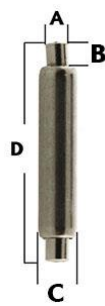

PART NUMBER									
(D) - Total Length including Pivot (mm)	Short Pivot Stainless Steel (C) – Body Dia 1.00mm (A) – Pivot Dia 0.60mm (B) – Pivot Length 0.50 Pkg of 12	Short Pivot Stainless Steel (C) – Body Dia 1.00mm (A) – Pivot Dia 0.70mm (B) – Pivot Length 0.70mm Pkg of 12	Flanged Double Security Stainless Steel (C) – Body Dia 1.17mm (A) – Pivot Dia 0.70mm (B) – Pivot Length 0.75mm Pkg of 12	Thin Short Pivot Stainless Steel (C) – Body Dia 1.30mm (A) – Pivot Dia 0.80mm (B) – Pivot Length 1.20mm Pkg of 12	Thin Short Pivot Stainless Steel (C) – Body Dia 1.30mm (A) – Pivot Dia 0.90mm (B) – Pivot Length 0.60mm Pkg of 12	Security Flanged Stainless Steel (C) – Body Dia 1.50mm (A) – Pivot Dia 0.75mm (B) – Pivot Length 0.60mm Pkg of 12	Special Sizes Stainless Steel (C) – Body Dia 1.50mm (A) – Pivot Dia 0.80mm (B) – Pivot Length 0.60mm Pkg of 12	Flanged Thick Pivot Stainless Steel (C) – Body Dia 1.50mm (A) – Pivot Dia 0.90mm (B) – Pivot Length 0.60mm Pkg of 12	Round Pivot Stainless Steel (C) – Body Dia 1.55mm (A) – Pivot Dia 1.10mm (B) – Pivot Length 1.15 mm Pkg of 12
6	n/a	67-46030-06	n/a	67-46700-06	n/a	67-46240-06	n/a	n/a	n/a
7	n/a	67-46030-07	n/a	67-46700-07	n/a	n/a	n/a	n/a	n/a
8	n/a	67-46030-08	n/a	67-46700-08	67-46750-08	n/a	n/a	n/a	n/a
9	n/a	67-46030-09	67-46230-09	67-46700-09	67-46750-09	n/a	n/a	n/a	n/a
10	n/a	67-46030-10	67-46230-10	67-46700-10	67-46750-10	n/a	n/a	67-46751-10	n/a
10.9	n/a	n/a	n/a	n/a	n/a	n/a	67-46040-10	n/a	n/a
11	n/a	67-46030-11	67-46230-11	67-46700-11	67-46750-11	n/a	n/a	67-46751-11	n/a
12	n/a	67-46030-12	67-46230-12	67-46700-12	67-46750-12	n/a	n/a	67-46751-12	n/a
12.9	n/a	n/a	n/a	n/a	n/a	n/a	67-46040-12	n/a	n/a
13	n/a	67-46030-13	67-46230-13	67-46700-13	67-46750-13	n/a	n/a	67-46751-13	n/a
14	n/a	67-46030-14	67-46230-14	67-46700-14	67-46750-14	n/a	n/a	67-46751-14	n/a
14.9	n/a	n/a	n/a	n/a	n/a	n/a	67-46040-14	n/a	n/a
15	n/a	67-46030-15	67-46230-15	67-46700-15	67-46750-15	n/a	n/a	67-46751-15	68-1080-12
15.9	n/a	n/a	n/a	n/a	n/a	n/a	67-46040-15	n/a	n/a
16	67-500-16	67-46030-16	67-46230-16	67-46700-16	67-46750-16	n/a	n/a	67-46751-16	n/a
16.9	n/a	n/a	n/a	n/a	n/a	n/a	67-46040-16	n/a	n/a
17	67-500-17	67-46030-17	67-46230-17	67-46700-17	67-46750-17	n/a	n/a	67-46751-17	68-1080-14
18	67-500-18	67-46030-18	67-46230-18	67-46700-18	67-46750-18	n/a	n/a	67-46751-18	n/a
19	67-500-19	67-46030-19	67-46230-19	67-46700-19	67-46750-19	n/a	n/a	67-46751-19	n/a
19.9	n/a	n/a	n/a	n/a	n/a	n/a	67-46040-19	n/a	n/a
20	67-500-20	67-46030-20	67-46230-20	67-46700-20	67-46750-20	n/a	n/a	67-46751-20	68-1080-16
21	n/a	n/a	n/a	n/a	67-46750-21	n/a	n/a	n/a	n/a
22	67-500-22	n/a	n/a	n/a	67-46750-22	n/a	n/a	n/a	68-1080-18
23	n/a	n/a	n/a	n/a	67-46750-23	n/a	n/a	n/a	n/a
24	n/a	n/a	n/a	n/a	67-46750-24	n/a	n/a	n/a	68-1080-20
26	n/a	n/a	n/a	n/a	n/a	n/a	n/a	n/a	68-1080-22