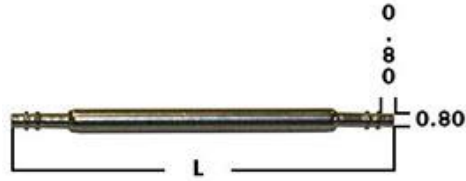

Sold in Packages of 100 Pieces

Size (L)	Part Number (Pkg of 100)			
	Dia 1.30 mm	Dia 1.50 mm	Dia 1.70 mm	Dia 1.80 mm
6 mm	67-46300-06	67-46310-06	n/a	n/a
7 mm	67-46300-07	67-46310-07	n/a	n/a
8 mm	67-46300-08	67-46310-08	n/a	67-46320-08
9 mm	67-46300-09	67-46310-09	n/a	n/a
10 mm	67-46300-10	67-46310-10	n/a	67-46320-10
11 mm	67-46300-11	67-46310-11	n/a	n/a
12 mm	67-46300-12	67-46310-12	n/a	67-46320-12
13 mm	67-46300-13	67-46310-13	n/a	67-46320-13
14 mm	67-46300-14	67-46310-14	n/a	67-46320-14
15 mm	67-46300-15	67-46310-15	n/a	67-46320-15
16 mm	67-46300-16	67-46310-16	n/a	67-46320-16
17 mm	67-46300-17	67-46310-17	n/a	67-46320-17
18 mm	67-46300-18	67-46310-18	67-46315-18	67-46320-18
19 mm	67-46300-19	67-46310-19	67-46315-19	67-46320-19
20 mm	67-46300-20	67-46310-20	67-46315-20	67-46320-20
21 mm	n/a	67-46310-21	67-46315-21	67-46320-21
22 mm	n/a	67-46310-22	67-46315-22	67-46320-22
23 mm	n/a	67-46310-23	67-46315-23	67-46320-23
24 mm	n/a	67-46310-24	67-46315-24	67-46320-24
26 mm	n/a	n/a	n/a	67-46320-26
28 mm	n/a	n/a	n/a	67-46320-28
30 mm	n/a	n/a	n/a	67-46320-30
32 mm	n/a	n/a	n/a	67-46320-32
34 mm	n/a	n/a	n/a	67-46320-34
36 mm	n/a	n/a	n/a	67-46320-36
38 mm	n/a	n/a	n/a	67-46320-38

PERRIN
H. & W. PERRIN CO LTD

90 Thorncliffe Park Drive
Toronto On
M4H 1N5

Website: Perrinwatchparts.com
Email: sales@perrin.ca

Phone: 416 422 4600
Toll free phone: 1 800 387 5117
Fax: 416 422 0290
Toll free fax: 1 800 741 6139