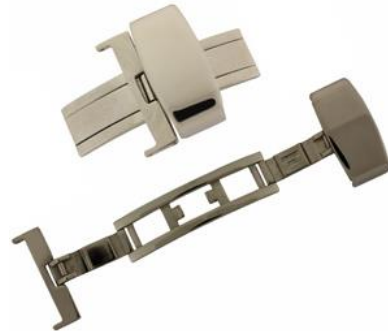

Butterfly Snap Release Deployment Buckles for Leather Straps

These buckles are available in stainless steel and yellow plated stainless steel as noted in the chart below. Designed for straps that are not tapered.

Size	Part Number Stainless Steel	Part Number Stainless Steel – YGP
10 mm	68-13024-10	n/a
12 mm	68-13024-12	n/a
14 mm	68-13024-14	n/a
16 mm	68-13024-16	68-13024-16Y
18 mm	68-13024-18	68-13024-18Y
20 mm	68-13024-20	68-13024-20Y
22 mm	68-13024-22	68-13024-22Y
24 mm	68-13024-24	n/a
26 mm	68-13024-26	n/a