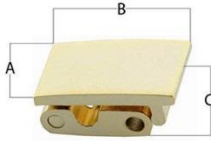

Sold individually. Please indicate mm size when ordering.

Size	Part Number	
	White	Yellow
10 mm	68-13039-10	68-13039-10Y
12 mm	68-13039-12	68-13039-12Y
13 mm	68-13039-13	68-13039-13Y
14 mm	68-13039-14	68-13039-14Y
15 mm	68-13039-15	68-13039-15Y
16 mm	68-13039-16	68-13039-16Y
17 mm	68-13039-17	68-13039-17Y
18 mm	68-13039-18	68-13039-18Y
20 mm	68-13039-20	68-13039-20Y

METAL BAND BUCKLES

Solid Link – Single Channel Foldover Buckles

(for bracelets with a removable pin)

Part Number		(A) Width (mm)	(B) Length (mm)	(C) Height (mm) “When Closed”
White	Yellow			
ST-SC2W	ST-SC2Y	2.1	10.1	3.5
ST-SC3W	ST-SC3Y	3.1	10.1	3.5
ST-SC4W	ST-SC4Y	4.0	10.1	3.3
ST-SC5W	ST-SC5Y	5.0	10.1	3.4
ST-SC6W	ST-SC6Y	6.0	10.0	3.4
ST-SC7W	ST-SC7Y	7.0	10.0	3.4
ST-SC8W	ST-SC8Y	8.0	10.0	3.5
ST-SC9W	ST-SC9Y	9.0	10.0	3.4
ST-SC10W	ST-SC10Y	10.0	10.0	3.5
ST-SC11W	ST-SC11Y	11.0	10.3	3.6
ST-SC12W	ST-SC12Y	12.0	10.1	3.4
ST-SC13W	ST-SC13Y	13.0	10.3	3.6
ST-SC14W	ST-SC14Y	14.0	10.1	3.4
ST-SC15W	ST-SC15Y	15.0	10.4	3.6
ST-SC16W	ST-SC16Y	16.0	10.1	3.4
ST-SC17W	ST-SC17Y	17.0	10.3	3.3
ST-SC18W	ST-SC18Y	18.0	10.3	3.6
ST-SC19W	ST-SC19Y	19.0	10.5	3.4
ST-SC20W	ST-SC20Y	20.0	10.5	3.8