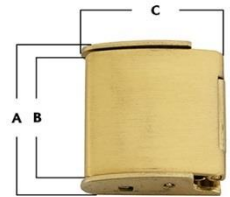

Sliding Buckle for Rowi® Watch Bands

These are original Rowi® sliding buckles. Stainless steel

Part Number	Description	Colour	(A) Total Width (mm)	(B) Opening (mm)	(C) Total Length (mm)	For Band (mm)
ST-338502	New number 33-8502, old number 2685, 1970, original Rowi® sliding buckle	stainless steel	9.35	8.15	15.95	1.80
ST-338501	New number 33-8501, old number 2687, original Rowi® sliding buckle	stainless steel, yellow plated	9.35	8.15	15.95	1.80
ST-338504	New number 33-8504, old number 2583, 2501, original Rowi® sliding buckle	stainless steel	11.35	10.15	15.70	1.70
ST-338503	New number 33-8503, old number 2584, original Rowi® sliding buckle	stainless steel, yellow plated	11.35	10.15	15.70	1.70
ST-338506	New number 33-8506, old number 2417, 2855, original Rowi® sliding buckle	stainless steel	16.52	15.15	15.50	
ST-338505	New number 33-8506, old number 2857, 2652, 2741, 2865, original Rowi® sliding buckle	stainless steel, yellow plated	16.52	15.15	15.50