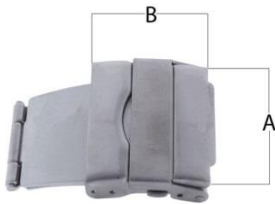

3-Fold Button Release Buckles (Spring Loaded Divers Foldover) with Safety

All these buckles are supplied in stainless steel with safety.