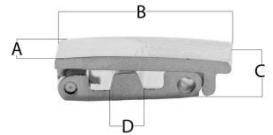

METAL BAND BUCKLES

Solid Link – Single Channel Foldover Buckles

(for bracelets with a removable pin)

Part Number		(A) Width (mm)	(B) Length (mm)	(C) Height (mm) “When Closed”
White	Yellow			
ST-SC2W	ST-SC2Y	2.1	10.1	3.5
ST-SC3W	ST-SC3Y	3.1	10.1	3.5
ST-SC4W	ST-SC4Y	4.0	10.1	3.3
ST-SC5W	ST-SC5Y	5.0	10.1	3.4
ST-SC6W	ST-SC6Y	6.0	10.0	3.4
ST-SC7W	ST-SC7Y	7.0	10.0	3.4
ST-SC8W	ST-SC8Y	8.0	10.0	3.5
ST-SC9W	ST-SC9Y	9.0	10.0	3.4
ST-SC10W	ST-SC10Y	10.0	10.0	3.5
ST-SC11W	ST-SC11Y	11.0	10.3	3.6
ST-SC12W	ST-SC12Y	12.0	10.1	3.4
ST-SC13W	ST-SC13Y	13.0	10.3	3.6
ST-SC14W	ST-SC14Y	14.0	10.1	3.4
ST-SC15W	ST-SC15Y	15.0	10.4	3.6
ST-SC16W	ST-SC16Y	16.0	10.1	3.4
ST-SC17W	ST-SC17Y	17.0	10.3	3.3
ST-SC18W	ST-SC18Y	18.0	10.3	3.6
ST-SC19W	ST-SC19Y	19.0	10.5	3.4
ST-SC20W	ST-SC20Y	20.0	10.5	3.8

Solid Link – Double Channel Foldover Buckles

(for bracelets with a removable pin)

Part Number White	Part Number Yellow	(A) Width (mm)	(B) Length (mm)	(C) Height (mm) “When Closed”	(D) Distance Between Channels (mm)
ST-DC2W	ST-DC2Y	2.0	13.5	3.5	4.0
ST-DC3W	ST-DC3Y	3.0	13.5	3.6	4.0
ST-DC4W	ST-DC4Y	4.0	13.5	3.4	4.0
ST-DC5W	ST-DC5Y	5.0	13.5	3.5	4.0
ST-DC6W	ST-DC6Y	6.0	13.5	3.5	4.0
ST-DC7W	ST-DC7Y	7.0	13.5	3.5	4.0
ST-DC8W	ST-DC8Y	8.0	13.5	3.5	4.0
ST-DC9W	ST-DC9Y	9.0	13.8	3.7	3.5
ST-DC10W	ST-DC10Y	10.0	13.5	3.5	4.0
ST-DC11W	ST-DC11Y	11.0	13.5	3.5	4.0
ST-DC12W	ST-DC12Y	12.0	13.5	3.7	4.0
ST-DC13W	ST-DC13Y	13.0	13.8	3.7	3.5
ST-DC14W	ST-DC14Y	14.0	13.5	3.6	4.0
ST-DC15W	ST-DC15Y	15.0	13.5	3.6	4.0