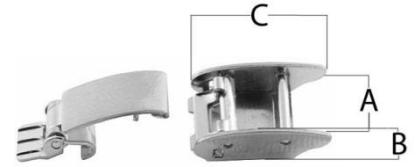

Open End – Solid Top – Single Channel Foldover Buckles

(for bracelets with a fixed (non-removable) pin)

Part Number		(A) Width (mm)	(B) Length (mm)
White	Yellow		
ST-OE2W	ST-OE2Y	2.0	10.3
ST-OE3W	n/a	3.0	10.3
n/a	ST-OE4Y	4.0	10.3
ST-OE5W	ST-OE5Y	5.0	10.3
ST-OE6W	ST-OE6Y	6.0	10.3
ST-OE7W	ST-OE7Y	7.0	10.3
ST-OE8W	ST-OE8Y	8.0	10.1
ST-OE9W	ST-OE9Y	9.0	10.5
ST-OE10W	ST-OE10Y	10.0	10.3
ST-OE11W	ST-OE11Y	11.0	10.2
ST-OE12W	ST-OE12Y	12.0	10.2
ST-OE13W	ST-OE13Y	13.0	10.4
ST-OE14W	ST-OE14Y	14.0	10.2
ST-OE15W	ST-OE15Y	15.0	9.9

2-Part Sliding Buckle

Tongue and slide supplied complete only. Only available as individual sizes, unable to supply an assortment.

Part Number		(A) Opening (mm)	(B) Height (mm)	© Length (mm)
White	Yellow			
ST-SB6W	ST-SB6Y	6.0	6.25	14.0
ST-SB7W	ST-SB7Y	7.15	6.25	14.0
ST-SB8W	ST-SB8Y	8.15	6.6	14.0
ST-SB12W	ST-SB12Y	12.15	6.3	16.7
ST-SB13W	ST-SB13Y	13.15	6.2	16.0
ST-SB17W	ST-SB17Y	17.2	6.2	15.9