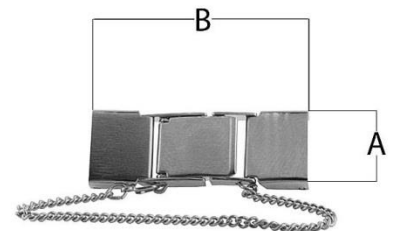

Seiko Style Buckles

The sizes 6 to 10 mm are supplied with a safety chain.

Part Number		Safety Chain (Y/N)	(A) Opening (mm)	(B) Length (mm)
White	Yellow			
ST-SS6W/S	ST-SS6Y/S	yes	6.1	31
ST-SS7W/S	ST-SS7Y/S	yes	7.2	32
ST-SS8W/S	ST-SS8Y/S	yes	8.2	32
ST-SS9W/S	ST-SS9Y/S	yes	9.3	31
ST-SS10W/S	ST-SS10Y/S	yes	10.2	31
ST-SS12W	ST-SS12Y	no	12.1	31
ST-SS15W	ST-SS15Y	no	15.3	31
ST-SS16W	ST-SS16Y	no	16.25	31