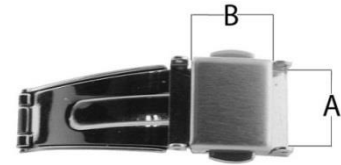

3-Fold Double Button Release Buckles (Spring Loaded Divers Foldover)

All these buckles are supplied in stainless steel, stainless steel gold plated and stainless black PVD plated.

Part Number					(A) Opening (mm)	(B) Box Length (mm)
White	Yellow	Black PVD	Rose Gold	Titanium		
ST-SL10W	ST-SL10Y	ST-SL10B	ST-SL10RG	ST-SL10T	9.10	10.7
ST-SL12W	ST-SL12Y	ST-SL12B	ST-SL12RG	ST-SL12T	11.0	10.7
ST-SL14W	ST-SL14Y	ST-SL14B	ST-SL14RG	ST-SL14T	13.0	10.7
ST-SL16W	ST-SL16Y	ST-SL16B	ST-SL16RG	ST-SL16T	15.0	10.2
ST-SL18W	ST-SL18Y	ST-SL18B	ST-SL18RG	ST-SL18T	17.0	10.6
ST-SL20W	ST-SL20Y	ST-SL20B	ST-SL20RG	ST-SL20T	19.0	10.3
ST-SL22W	ST-SL22Y	ST-SL22B	ST-SL22RG	ST-SL22T	21.0	10.1
ST-SL24W	ST-SL24Y	n/a	n/a	n/a	23.0	10.0