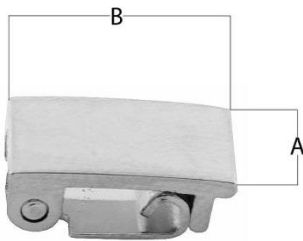

Open End – Solid Top – Single Channel Foldover Buckles

(for bracelets with a fixed (non-removable) pin)

Part Number		(A) Width (mm)	(B) Length (mm)
White	Yellow		
ST-OE2W	ST-OE2Y	2.0	10.3
ST-OE3W	n/a	3.0	10.3
n/a	ST-OE4Y	4.0	10.3
ST-OE5W	ST-OE5Y	5.0	10.3
ST-OE6W	ST-OE6Y	6.0	10.3
ST-OE7W	ST-OE7Y	7.0	10.3
ST-OE8W	ST-OE8Y	8.0	10.1
ST-OE9W	ST-OE9Y	9.0	10.5
ST-OE10W	ST-OE10Y	10.0	10.3
ST-OE11W	ST-OE11Y	11.0	10.2
ST-OE12W	ST-OE12Y	12.0	10.2
ST-OE13W	ST-OE13Y	13.0	10.4
ST-OE14W	ST-OE14Y	14.0	10.2
ST-OE15W	ST-OE15Y	15.0	9.9