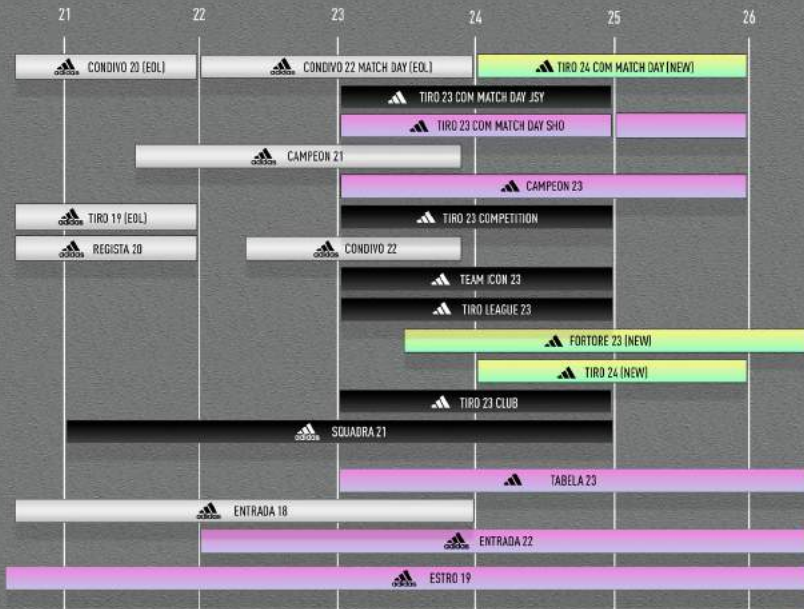

MATCHWEAR - TEAMWEAR LIFECYCLES

BEST

EOL

24 EOL

24/25 CO

NEW