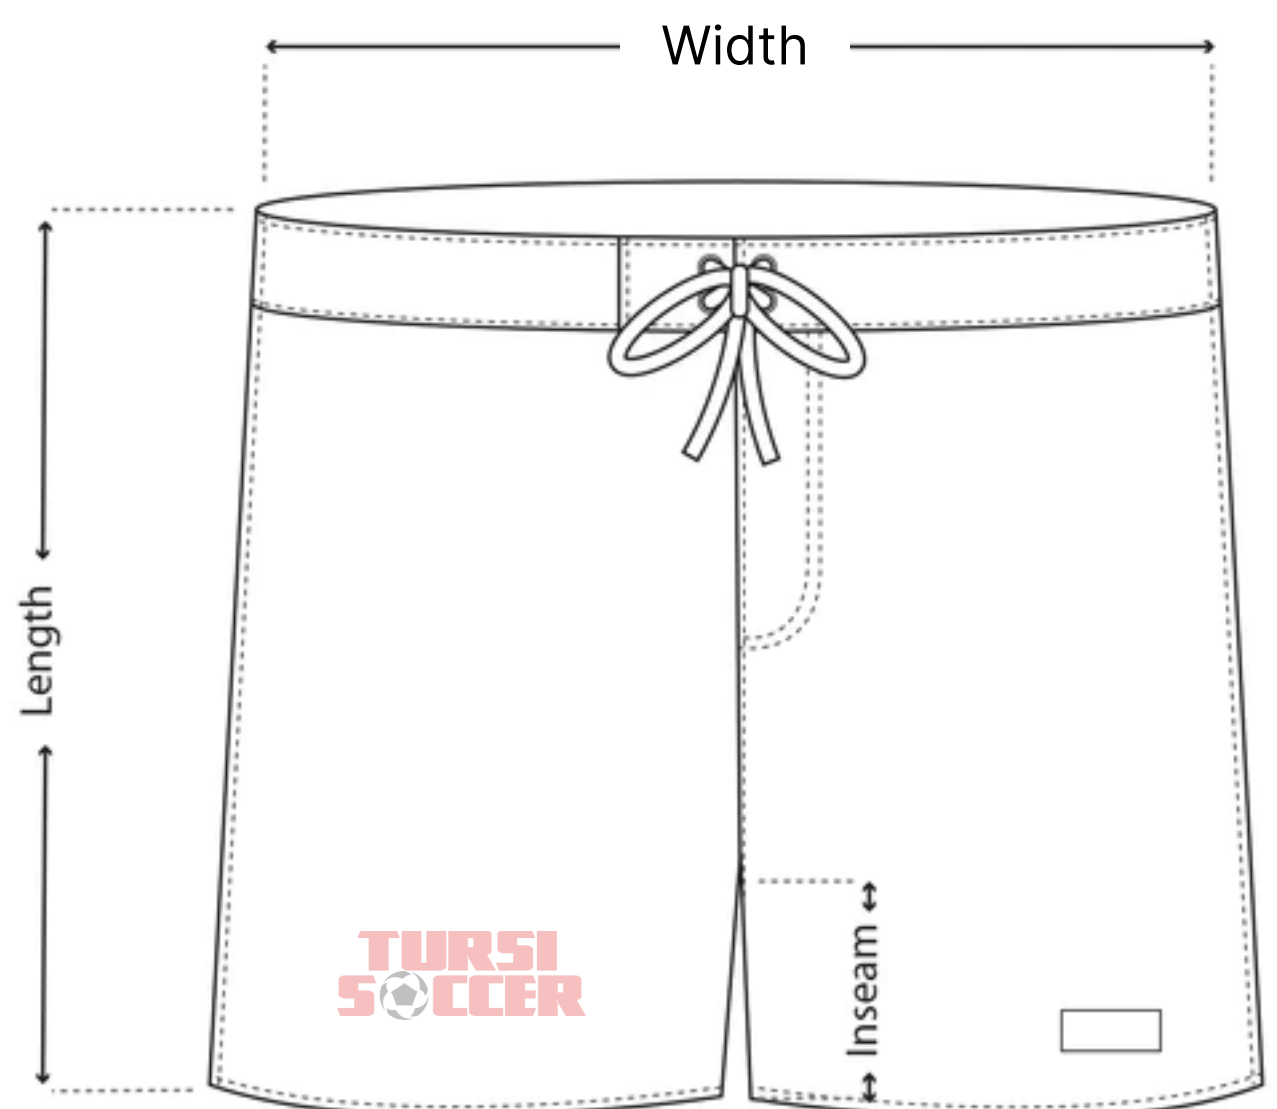

NIKE VENOM SHORTS				
Category	Size	Length	Width	Inseam
Youth	YXS	NA	NA	NA
	YS	14	12	6
	YM	16	13	7
	YL	17	13	8
	YXL	19	13	9
Women's	WXS	14	14	5
	WS	15	16	5
	WM	15	16	5
	WL	17	16	5
	WXL	17	17	5
Men's	AXS	NA	NA	NA
	AS	18	15	6
	AM	18	16	7
	AL	18	17	7
	AXL	18	18	7

Unit: INCHES

SIZING GUIDE

Measure from top of waistband to bottom hem.

Measure unstretched waistband from one side to the other

Measure inner most seam to bottom hem.

*Please note that we can't exchange/switch items once customized with numbers, names or initials (Return policy: <https://tursissoccer.com/pages/refund-return-policy>). Either if you're not sure about your size or you are between two different sizes, please ask for the item without customization (number, name or initials) to be eligible for exchanges.

HOW TO MEASURE