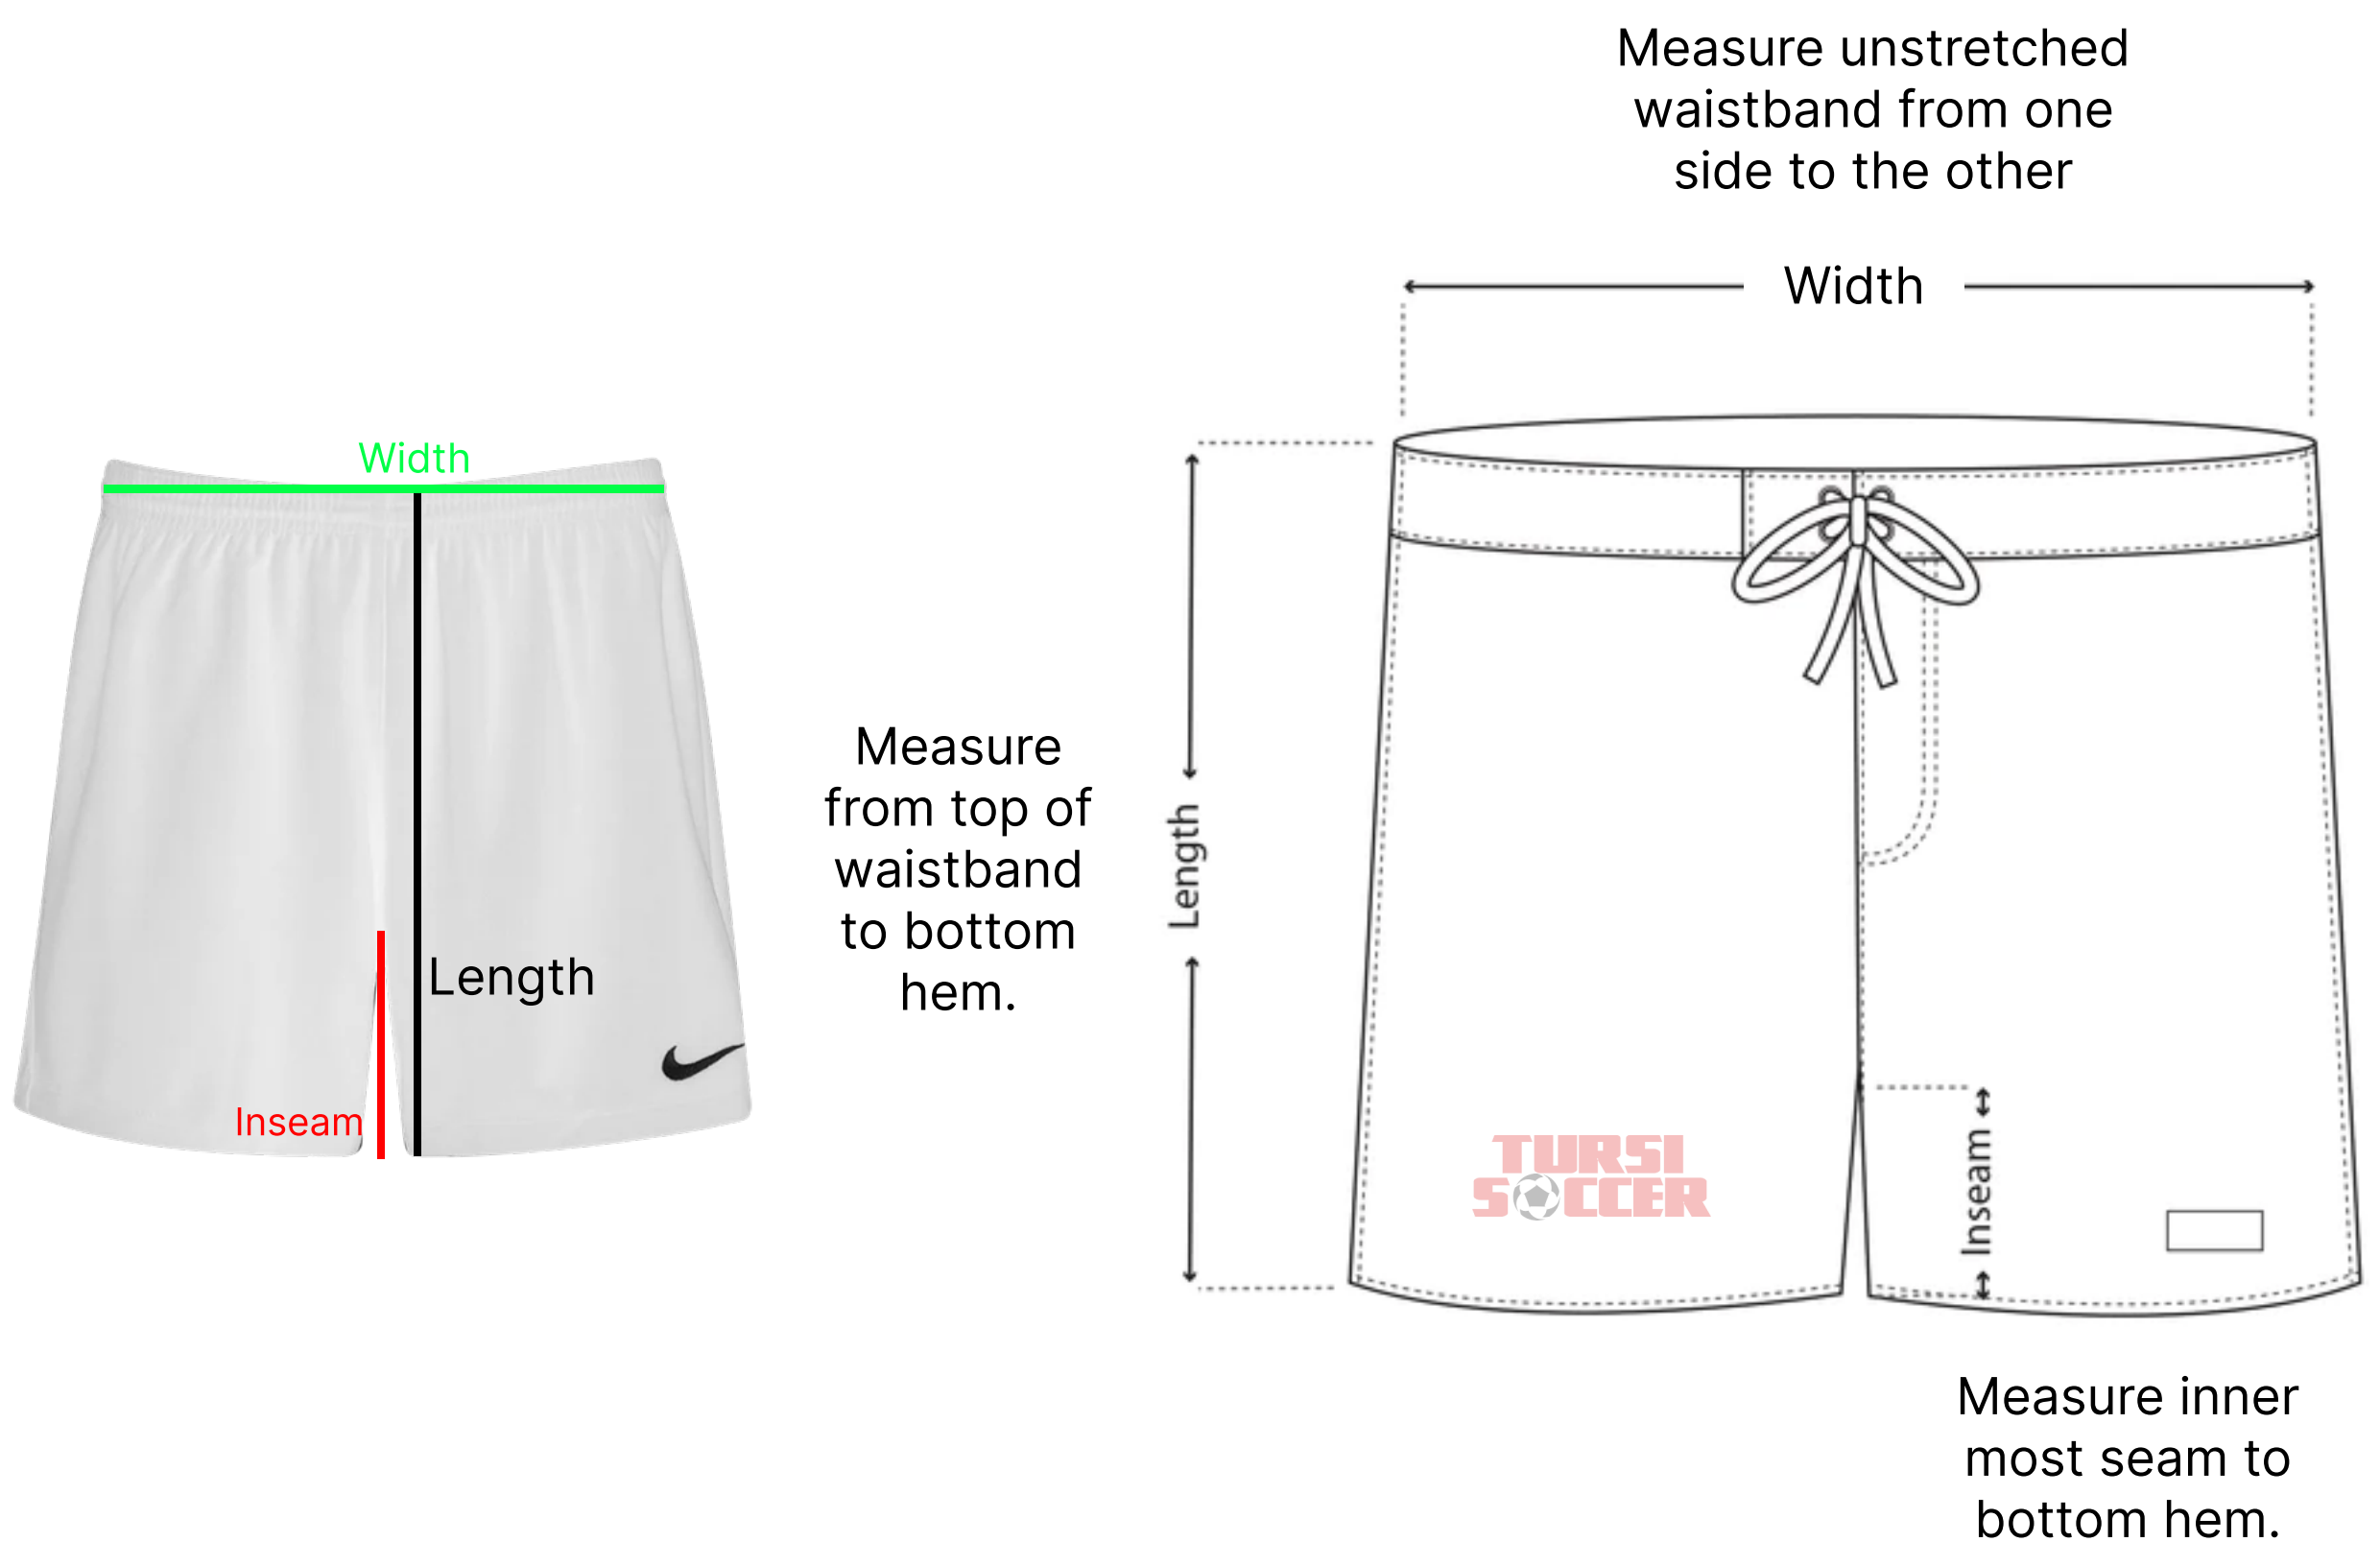

NIKE PARK III SHORTS				
Category	Size	Length	Width	Inseam
Youth	YXS	12	12	5
	YS	13	12	6
	YM	15	13	7
	YL	17	14	8
	YXL	18	14	9
Women's	WXS	13	13	6
	WS	14	14	6
	WM	14	15	6
	WL	14	16	6
	WXL	15	16	6
Men's	AXS	NA	NA	NA
	AS	17	13	8
	AM	17	14	8
	AL	18	15	8
	AXL	18	16	8

Unit: INCHES

SIZING GUIDE

*Please note that we can't exchange/switch items once customized with numbers, names or initials (Return policy: <https://tursissoccer.com/pages/refund-return-policy>). Either if you're not sure about your size or you are between two different sizes, please ask for the item without customization (number, name or initials) to be eligible for exchanges.