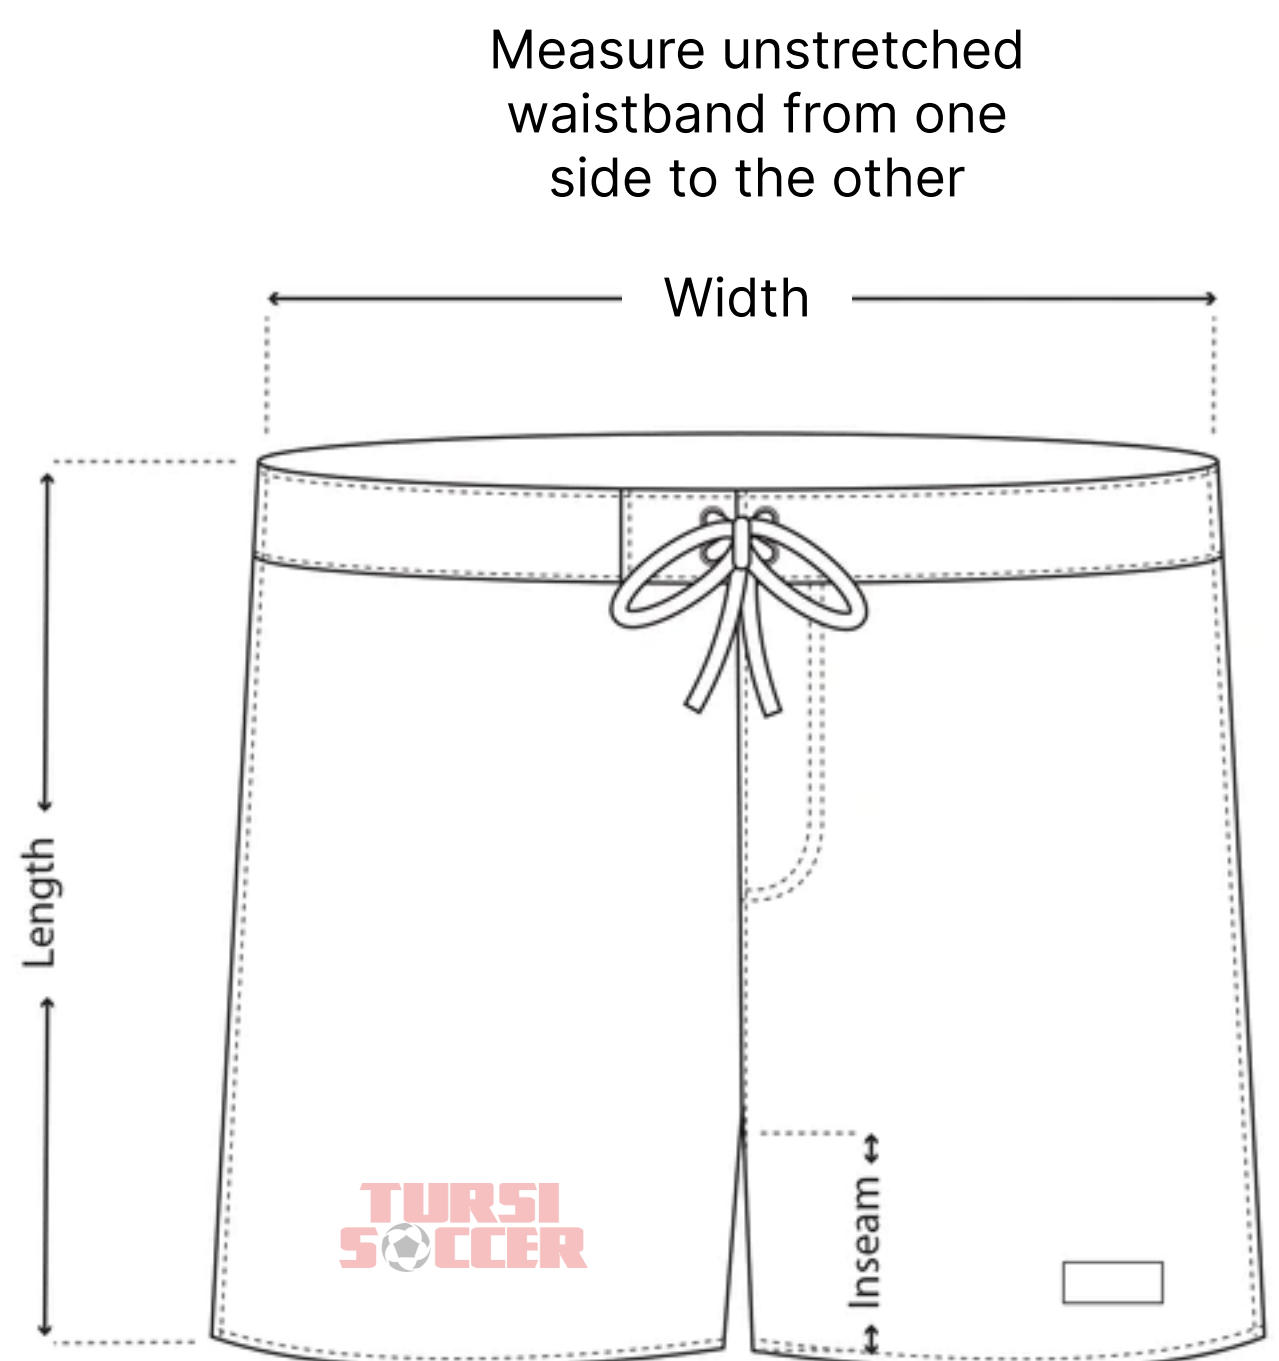

NIKE KNIT LEAGUE				
Category	Size	Length	Width	Inseam
Youth	YXS	12	10	5
	YS	13	11	6
	YM	15	12	7
	YL	17	13	8
	YXL	18	14	9
Women's	WXS	13	13	4
	WS	13	14	4
	WM	13	15	4
	WL	14	16	4
	WXL	14	18	4
Men's	AXS	NA	NA	NA
	AS	17	13	8
	AM	17	14	8
	AL	18	15	8
	AXL	18	16	8

Unit: INCHES

SIZING GUIDE

Measure from top of waistband to bottom hem.

Measure unstretched waistband from one side to the other

Measure inner most seam to bottom hem.

*Please note that we can't exchange/switch items once customized with numbers, names or initials (Return policy: <https://tursissoccer.com/pages/refund-return-policy>). Either if you're not sure about your size or you are between two different sizes, please ask for the item without customization (number, name or initials) to be eligible for exchanges.

HOW TO MEASURE