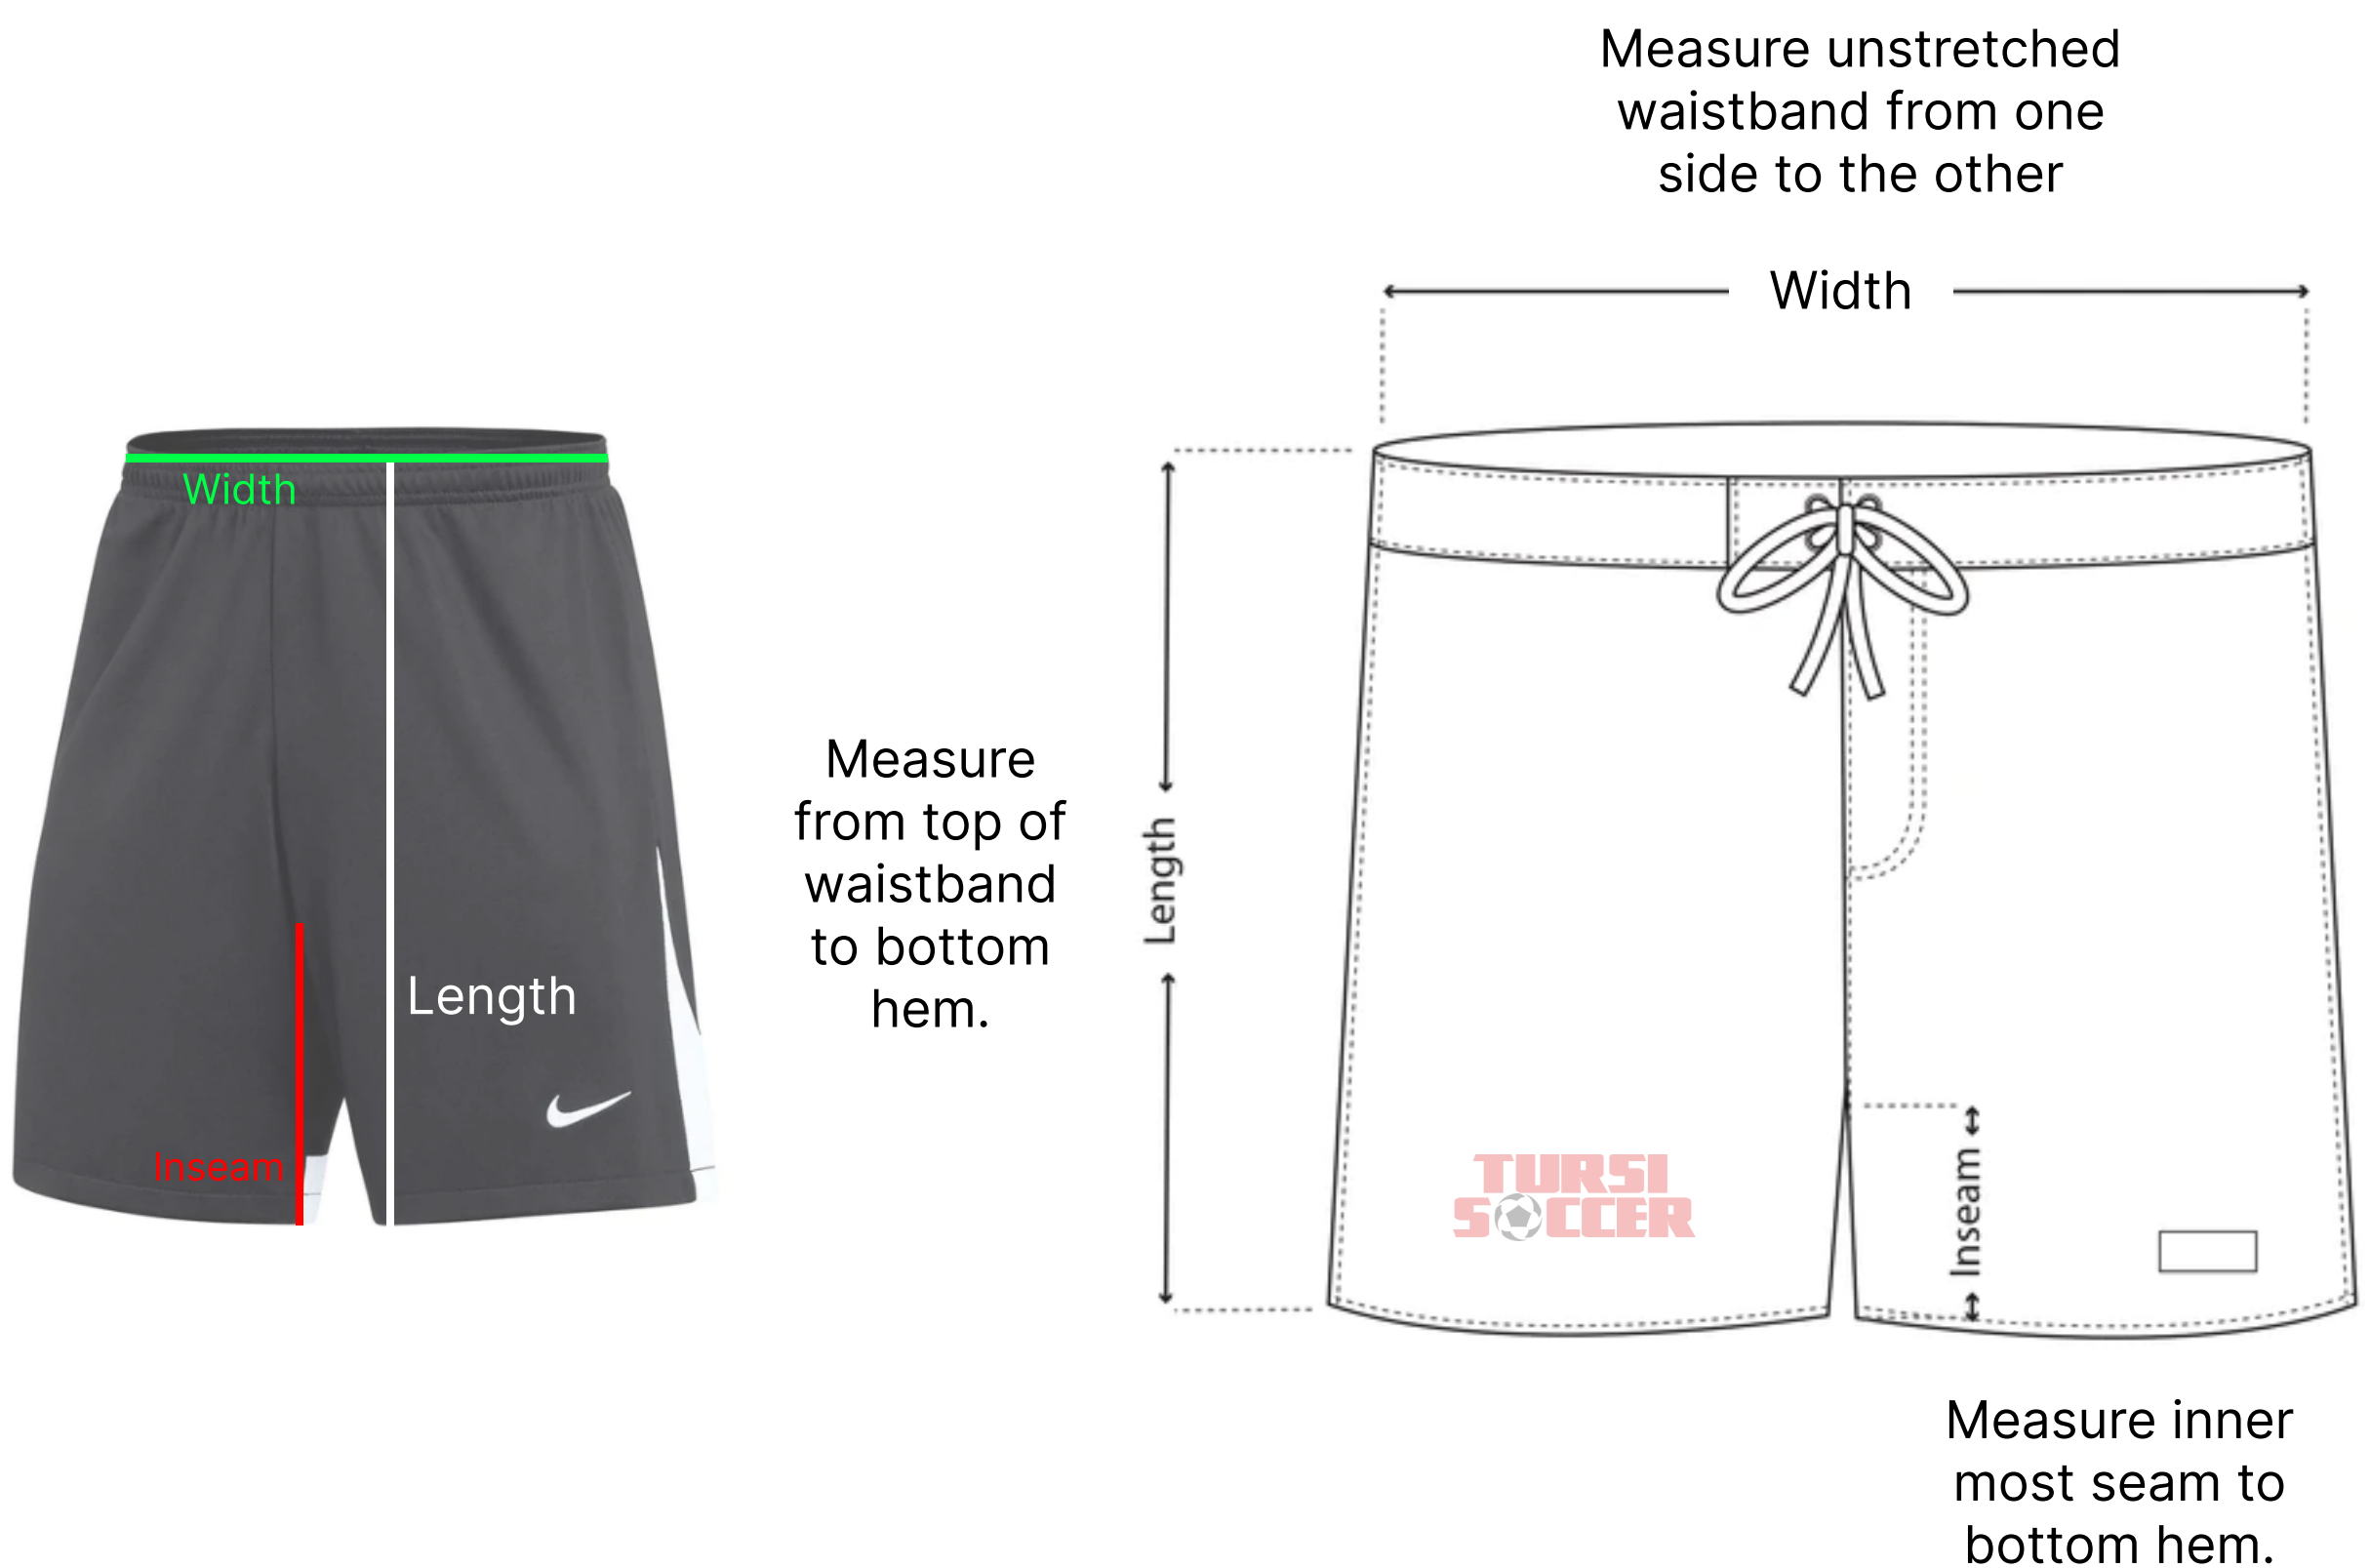

NIKE DRY CLASSIC				
Category	Size	Length	Width	Inseam
Youth	YXS	12	11	5
	YS	14	12	6
	YM	15	12	7
	YL	17	13	7
	YXL	19	13	8
Women's	WXS	13	14	4
	WS	13	14	4
	WM	15	14	4
	WL	15	15	4
	WXL	17	16	4
Men's	AXS	NA	NA	NA
	AS	17	14	8
	AM	18	15	8
	AL	18	17	8
	AXL	18	18	8

Unit: INCHES

SIZING GUIDE

*Please note that we can't exchange/switch items once customized with numbers, names or initials (Return policy: <https://tursissoccer.com/pages/refund-return-policy>). Either if you're not sure about your size or you are between two different sizes, please ask for the item without customization (number, name or initials) to be eligible for exchanges.

HOW TO MEASURE