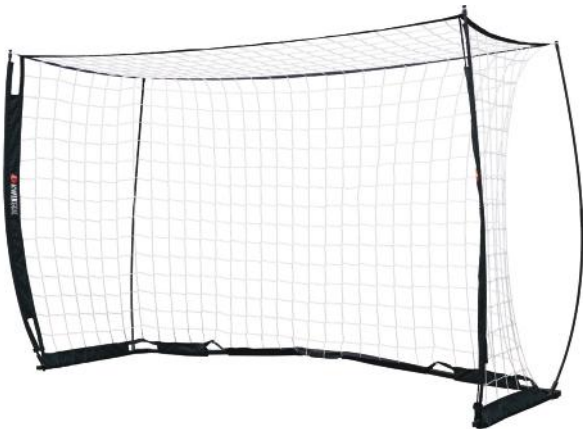

## KWIK FLEX® LITE FUTSAL

·2P1504

**SIZE**

6'7"H x 9'10"W x 3.75'D x 3.5'B

**MATERIAL**

Fiberglass and metal construction

**FEATURES**

Tool-free assembly and take down