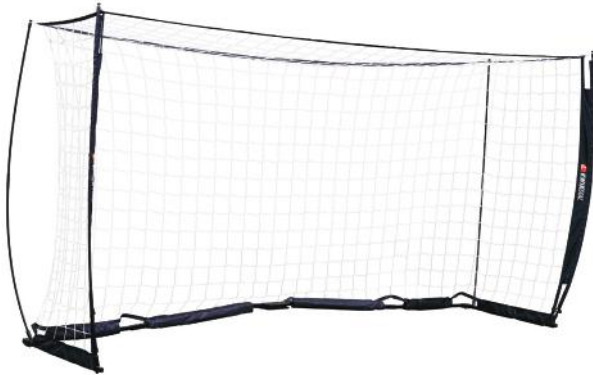

KWIK FLEX® LITE GOAL

MATERIAL	Fiberglass and metal construction
FEATURES	Tool-free assembly and take down
INCLUDES	4mm, 5" mesh, white net Carry bag

•2B1505
6.5'H x 12'W x 3.25'D x 3.25'B
27 lbs. per goal
MSRP **$250.00** each

•2B1503
4'H x 6'W x 2.5'D x 2'B
14 lbs. per goal
MSRP **$180.00** each

•2B1502
3'H x 5'W x 2.5'D x 2'B
11 lbs. per goal
MSRP **$145.00** each