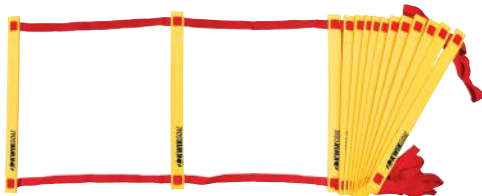

## MINI LADDER

- 16A2201

**SIZE** 6'L x 20"W

**INCLUDES**  
 3 ladders per set  
 4 fixed rungs per ladder  
 16.5" between rungs

**COLOR** 1 each red, blue, yellow

**PRICE** MSRP **\$50.00** set