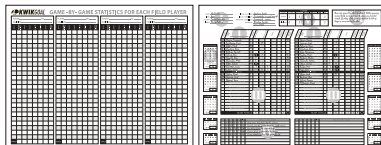

OVERSIZED SOCCER SCOREBOOK

-20B901

SIZE

10.25" x 14.25"

FEATURES

Schedule, 24 match score sheets,
player statistics, goalkeeper
statistics and field diagrams

PRICE

MSRP $17.50 each