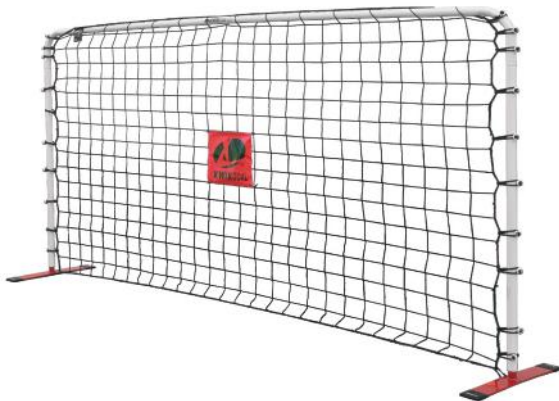

AFR-2 REBOUNDER®

·2B1602

SIZE

5'H x 10'W

MATERIAL FEATURES

1.5" round aluminum tubing frame

Steel ground shoes and moveable target
Bungee Net Fasteners
Color coded KWIK button assembly

INCLUDES

Bungee Net Fasteners
3mm, 4" mesh, black net with
moveable target

FINISH

Powder coated white

WEIGHT

24 lbs. each

PRICE

MSRP **$470.00** each

REPLACEMENT NET

3B806

3mm, 4" mesh

MSRP **$76.00** each