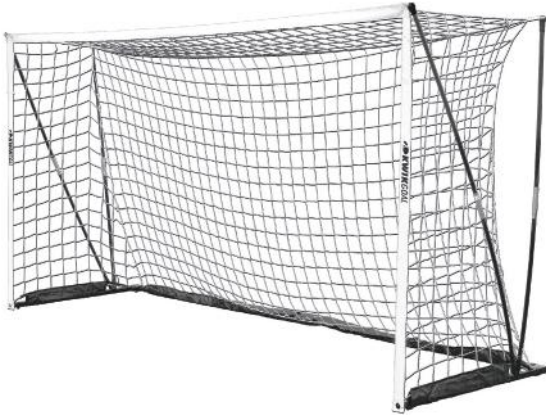

### INCLUDES

2 foldable goals, carry bag

•2B7502  
21"H x 30"W  
1.5 lbs. each 3 lbs. pair  
MSRP **\$62.00** per pair

•2B7504  
32"H x 48"W  
2.65 lbs. each 5 lbs. pair  
MSRP **\$87.00** per pair

•2B7506  
42"H x 72"W  
4.35 lbs. each 9 lbs. pair  
MSRP **\$113.00** per pair