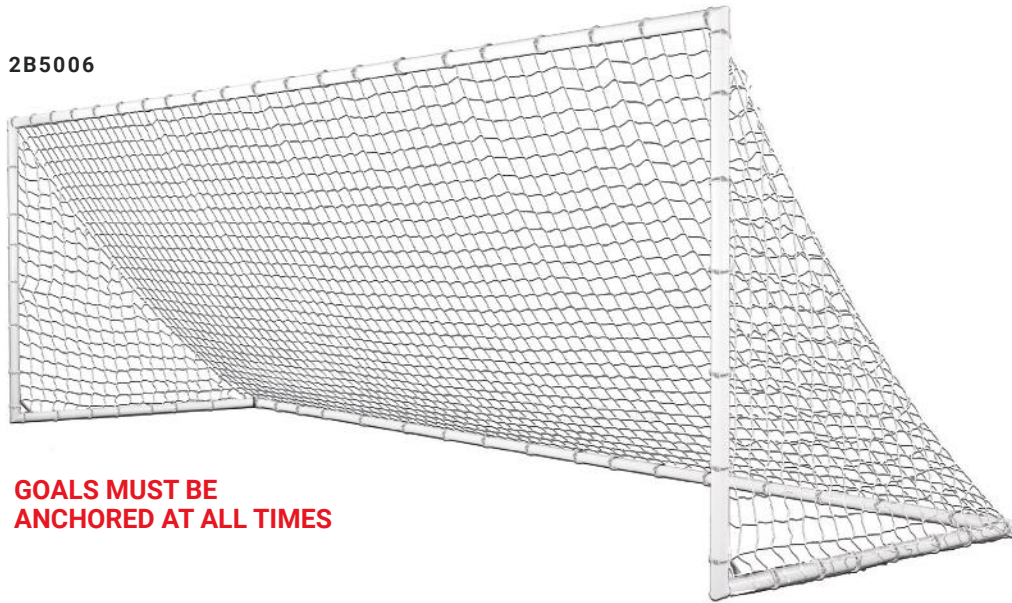

2B5006

GOALS MUST BE ANCHORED AT ALL TIMES

ACADEMY GOAL

MATERIAL	3" round posts, base, crossbar, and back bottom bar
FEATURES	All-aluminum construction Lightweight tubes for portability
INCLUDES	2.4mm, 120mm mesh, white net 4 "J" Anchors Net Attachment Straps
FINISH	Powder coated white

• **2B5006**
8'H x 24'W x 0'D x 8.25'B, net
93 lbs. per goal
MSRP **$1,825.00** each
Shipped: Truck

• **2B5005**
7'H x 21'W x 0'D x 7.25'B
84 lbs. per goal
MSRP **$1,775.00** each
Shipped: Truck

• **2B5004**
6.5'H x 18.5'W x 0'D x 6.75'B
77 lbs. per goal
MSRP **$1,615.00** each
Shipped: Truck

• **2B5003**
6.5'H x 12'W x 0'D x 6.75'B
65 lbs. per goal
MSRP **$1,425.00** each
Shipped: Truck

• **2B5002**
4.5'H x 9'W x 0'D x 4.75'B
50 lbs. per goal
MSRP **$1,230.00** each
Shipped: UPS/Truck

• **2B5001**
4'H x 6'W x 0'D x 4.25'B
43 lbs. per goal
MSRP **$1,100.00** each
Shipped: UPS/Truck

• **2B6001**
3'H x 4'W x 0'D x 3.25'B
35 lbs. per goal
MSRP **$975.00** each
Shipped: UPS

INCLUDES