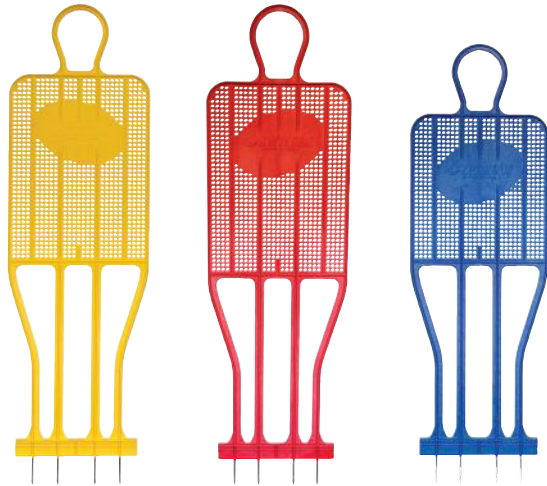

TOM®

TRAINING OPPONENT MANNEQUIN®

One-piece molded, high-impact plastic
Made in the U.S.A. from UV stabilized plastics
Base includes four 4" ground spikes

- 16B2604   Blue   5'4"H   9 lbs.
      PRICE   MSRP **$290.00** each
- 16B2708   Yellow 5'10"H 10 lbs.
      PRICE   MSRP **$325.00** each
- 16B2701   Red   5'10"H 10 lbs.
      PRICE   MSRP **$325.00** each