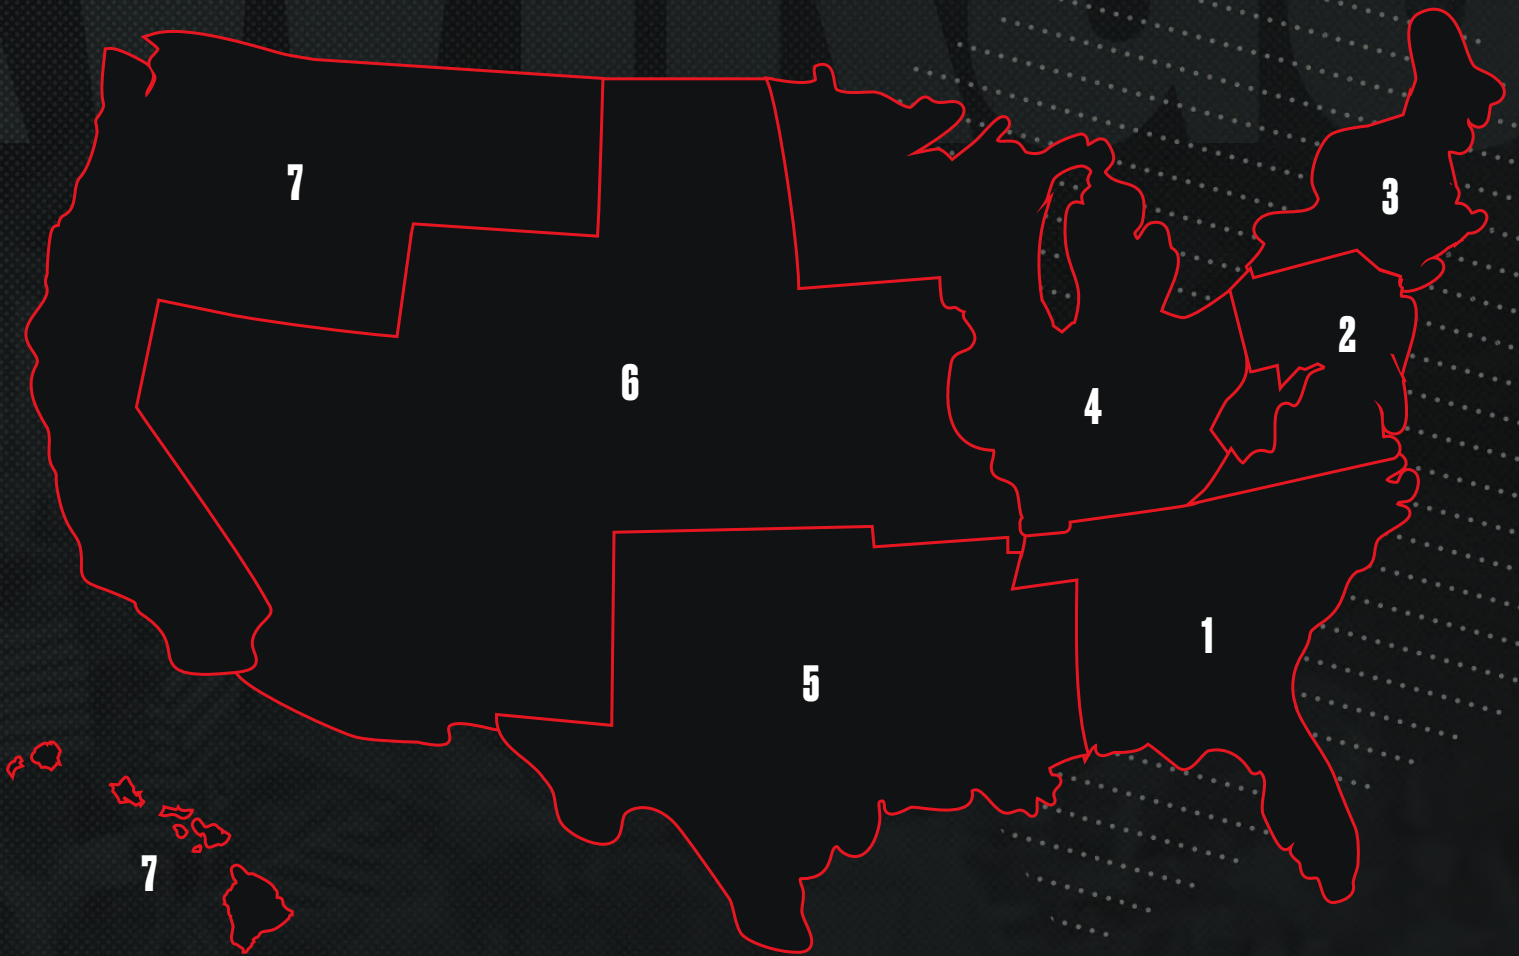

# CUSTOM SHELTERS

FROM FACTORY TO FIELD

**1. BRETT FORBRICH**

bforbrich@kwikgoal.com  
267.664.8031

**TN, SC, NC, GA, AL, FL**

**2. GERRY HESS**

ghess@kwikgoal.com  
267.406.2966

**NJ, VA, PA, MD, DE**