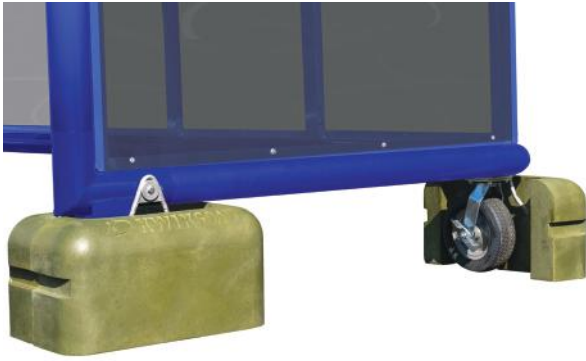

ANCHOR WEIGHT FOR PORTABLE ONLY SHELTERS

·10B4606

MATERIAL	Concrete Stainless steel attachment
FEATURES	Wheel chocking design Recessed grip point
INCLUDES	Set of 6 concrete anchor weights
WEIGHT	110 lbs. each
SHIPPED	Truck
PRICE	MSRP $925.00 per set