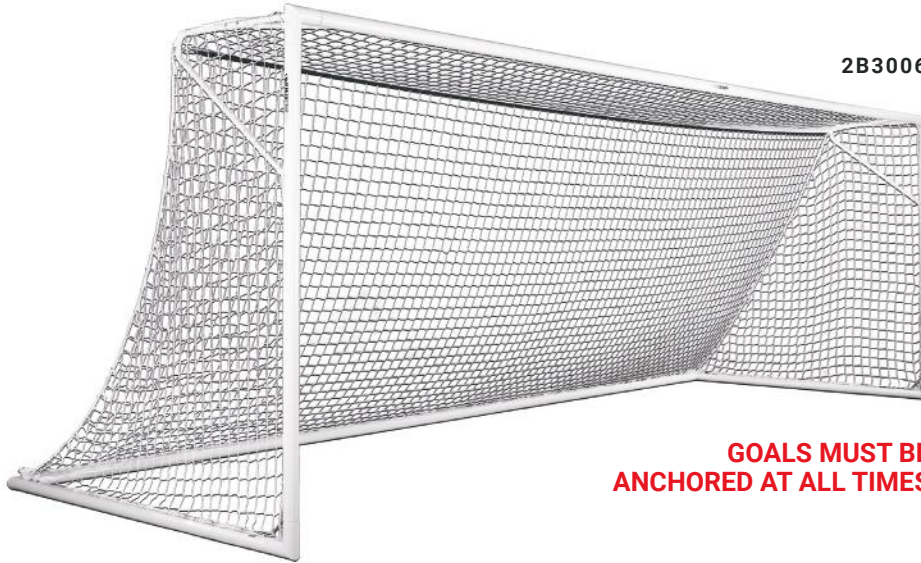

2B3006

GOALS MUST BE ANCHORED AT ALL TIMES

DELUXE EUROPEAN CLUB GOAL

MATERIAL	3" round posts, base, crossbar, and back bottom bar
FEATURES	All-aluminum construction Kwik Lock® Net System European backstays
INCLUDES	3 mm, 3.5" mesh, white net Net Support Strap Kwik Lock® Net Clips 4 semi-permanent ground anchors
FINISH	Powder coated white

INCLUDES

• 2B3006
8'H x 24'W x 3'D x 8.5'B
147 lbs. per goal
MSRP **$2,695.00** each
Shipped: Truck

• 2B3005
7'H x 21'W x 3'D x 7.5'B
137 lbs. per goal
MSRP **$2,450.00** each
Shipped: Truck

• 2B3004
6.5'H x 18.5'W x 2'D x 7'B
124 lbs. per goal
MSRP **$2,350.00** each
Shipped: Truck

• 2B3003
6.5'H x 12'W x 2'D x 7'B
103 lbs. per goal
MSRP **$2,055.00** each
Shipped: Truck

• 2B3002
4.5'H x 9'W x 2'D x 5'B
Four 16" Portable Anchor Pegs
77 lbs. per goal
MSRP **$1,730.00** each
Shipped: UPS/Truck

• 2B3001
4'H x 6'W x 2'D x 4.25'B
Four 16" Portable Anchor Pegs
66 lbs. per goal
MSRP **$1,500.00** each
Shipped: UPS/Truck

• 2B3006SW
8'H x 24'W x 3'D x 8.5'B
216 lbs. per goal
6 Saddle Anchor Bags
MSRP **$4,695.00** each
Shipped: Truck
Swivel wheels are removed when goal is in use or in storage

WHEEL OPTION

• 10B410
Fits Deluxe European Club Goals
MSRP **$690.00** set
Wheels remain mounted to frame and flip-up while goal is in use