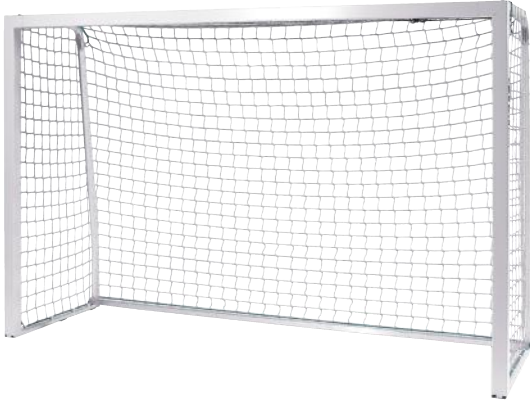

**GOALS MUST BE
ANCHORED AT ALL TIMES**