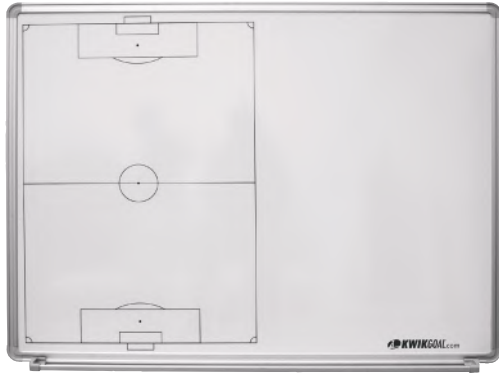

## DRY ERASE BOARD

·18B1103

**SIZE**

33" x 44"

**INCLUDES**

Dry erase pen with eraser  
Player I.D. magnets with inserts  
Mounting hardware

**PRICE**

MSRP **\$350.00** each