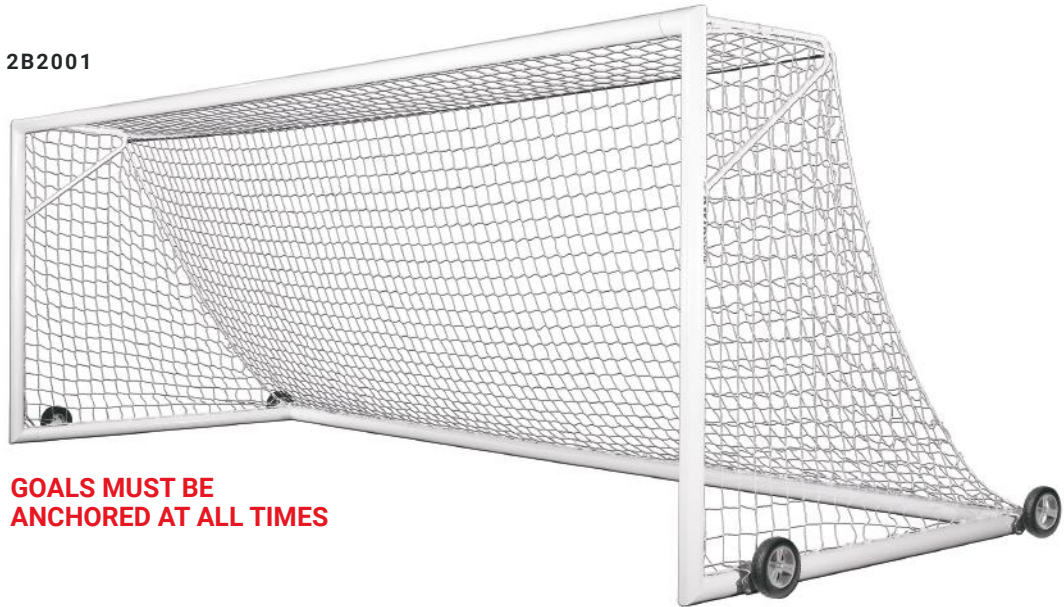

•10B403

Fits Evolution Goals

MSRP \$690.00 set

Wheels remain mounted to frame and flip-up while goal is in use

**INCLUDES**

2B2001

**GOALS MUST BE ANCHORED AT ALL TIMES**