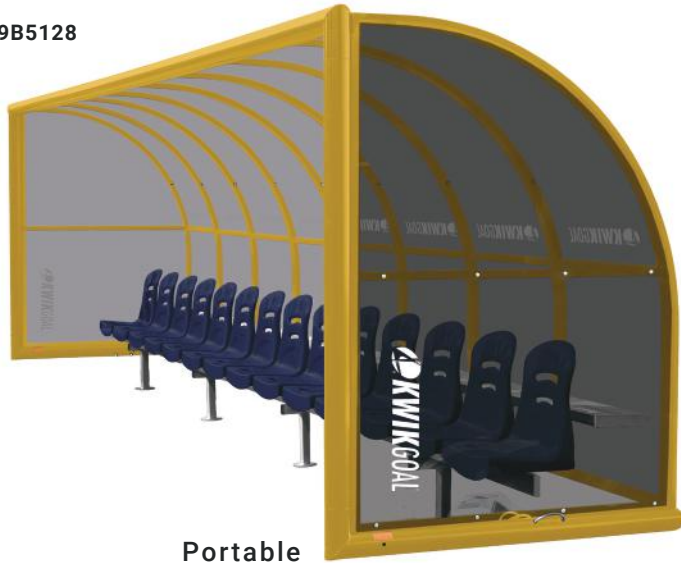

SHELTERS MUST BE ANCHORED AT ALL TIMES

9B5128

Portable