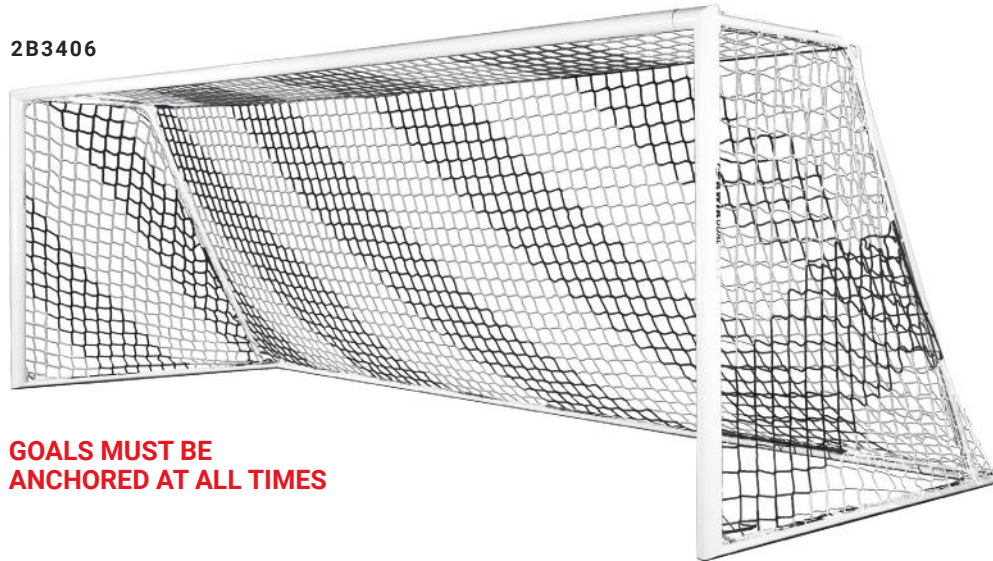

2B3406

GOALS MUST BE ANCHORED AT ALL TIMES

EVOLUTION 2.1 GOAL

•2B3406

SIZE

8'H x 24'W x 3'D x 9'B

MATERIAL

4.375" round posts and crossbar
4.375" x 2" elliptical base and back bottom bar
2" round tube backdrop

FEATURES

All-aluminum construction
Evolution Net System
Semi-permanent & portable

INCLUDES

3 mm, 120 mm mesh, black/white net (3B2162)
Net Support Strap
Kwik Lock® Net Clips
4 semi-permanent ground anchors

FINISH

Powder coated white

WEIGHT

210 lbs. per goal

SHIPPED

Truck

PRICE

MSRP $4,350.00 each

•2B3406SW

280 lbs. per goal

6 Saddle Anchor Bags

MSRP $6,500.00 each

Swivel wheels are removed when goal is in use or in storage

WHEEL OPTION

•10B403

Fits Evolution Goals

MSRP $690.00 set

Wheels remain mounted to frame and flip-up while goal is in use

INCLUDES