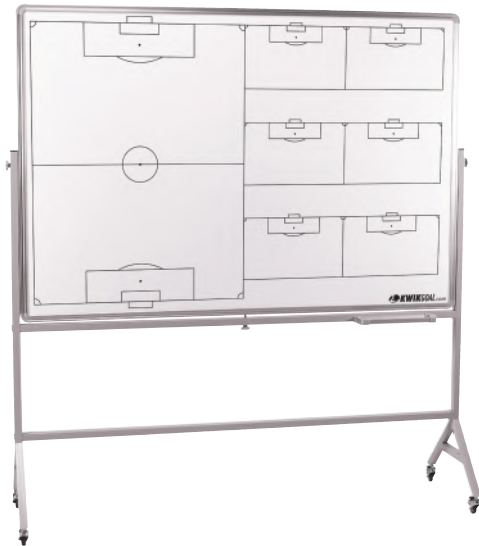

## DRY ERASE BOARD

·18B1103

**SIZE**

33" x 44"

**INCLUDES**

Dry erase pen with eraser  
Player I.D. magnets with inserts  
Mounting hardware

**PRICE**

MSRP **\$350.00** each