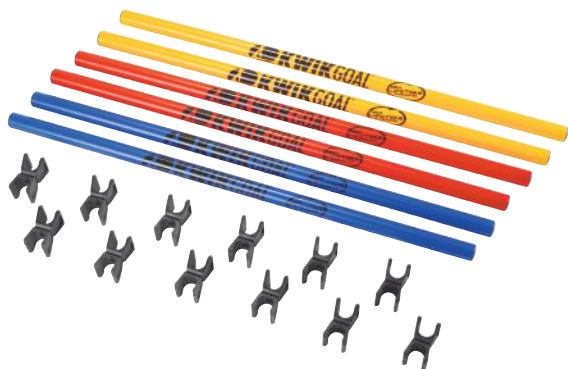

## COACHING STICKS 2 GO

<b>SIZE</b>	60"H x 1" Diameter
<b>MATERIAL</b>	High-impact plastic
<b>FEATURES</b>	Sticks unscrew at mid-point
<b>INCLUDES</b>	Round steel base with ground peg Set of 6
• 16B33021	Hi-Vis Orange
• 16B33024	Hi Vis Green
<b>PRICE</b>	MSRP <b>\$130.00</b> set

## SWIVEL CLIPS

- 10B3801
- COLOR** Black
- INCLUDES** Pack of 24
- FEATURES** Fits all Kwik Goal® Coaching Sticks, 30" and 60" Coaching Stick Hurdles
- PRICE** MSRP **\$58.00** pack