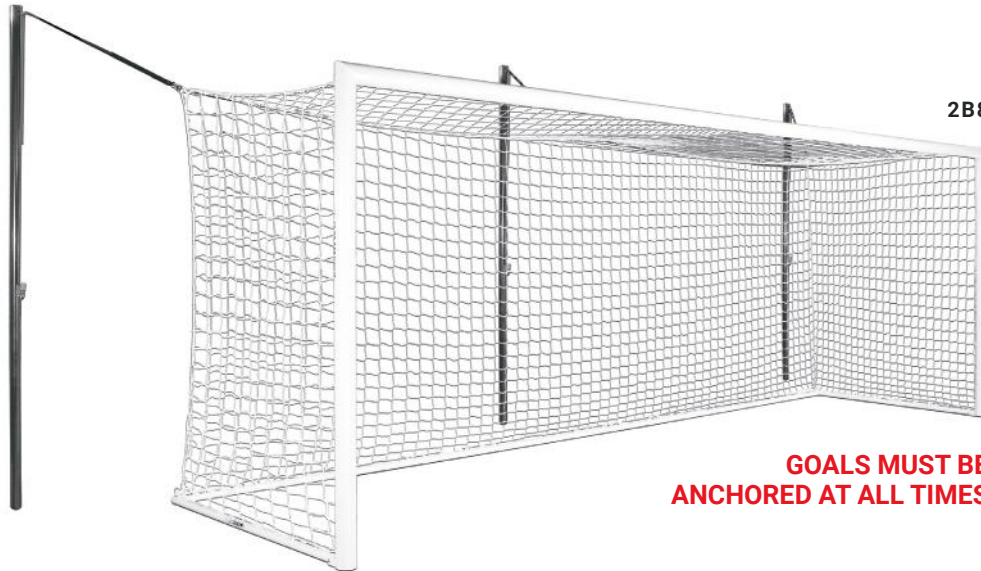

GOALS MUST BE ANCHORED AT ALL TIMES

PRO PREMIER® WORLD COMPETITION GOAL

·2B8	
SIZE	8'H x 24'W x 6'D x 6'B
MATERIAL	4.375" round front posts and crossbar 2.625" round back net poles with ratchet system
FEATURES	All-aluminum construction Kwik Lock® Net System Semi-permanent
INCLUDES	3mm, 120mm mesh, white net (3B1502) 3 back net posts with ratchet system Kwik Lock® Net Clips 5 ground sleeves with caps World Competition Net Frame
FINISH	Powder coated white (goal frame) Powder coated black (back poles)
WEIGHT	217 lbs. per goal
SHIPPED	Truck
PRICE	MSRP $4,100.00 each

INCLUDES