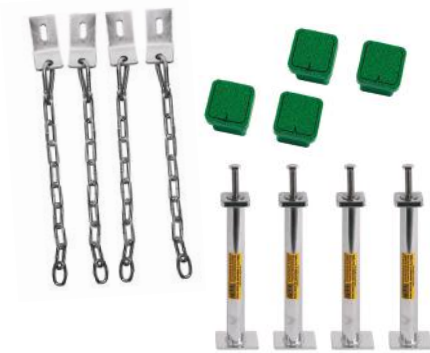

## TURF ANCHORS

•10B5401

**INCLUDES**

Acetal anchor plate and  
stainless steel hardware

**PRICE**

MSRP \$435.00 set  
Check with your turf manufacturer  
for warranty information