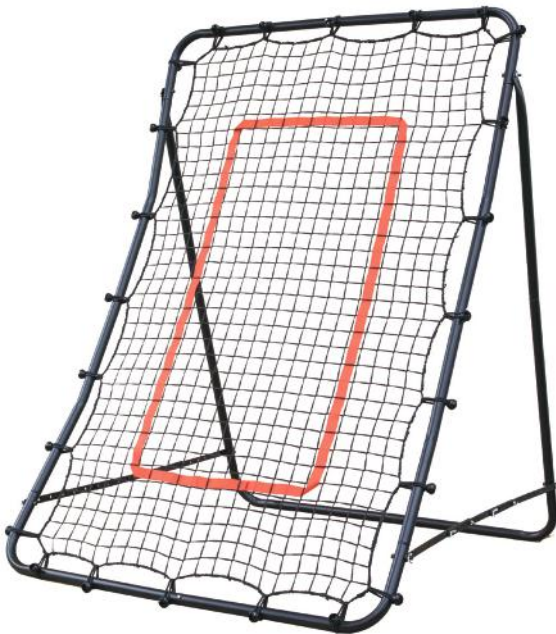

CFR-2 REBOUNDER

·16A4202

SIZE

39" x 59" face

**MATERIAL
FEATURES**

Steel frame, Polyethylene net
Rebound surface with adjustable angle
Lightweight frame can be repositioned easily

INCLUDES

2.4mm, 1.5" mesh, black
HTTP net with center target
Net attachment bungees, frame, hardware, & four "J" style anchor pegs

**WEIGHT
PRICE**

14.5 lbs. per unit
MSRP $170.00

REPLACEMENT NET

3A402
MSRP $33.00 each