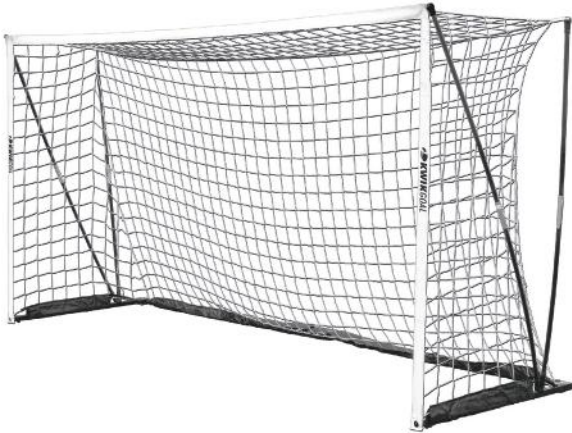

KWIK FLEX® FUTSAL GOAL

·2P1901

SIZE

6'7"(2m)H x 9'10"(3m)W x 2'D x 3'6"B

MATERIAL

Fiberglass and metal construction

FEATURES

Tool-free assembly and take down

INCLUDES

2.4mm, 4" mesh, white net
Carry bag

WEIGHT

37 lbs. per unit

COLOR

Black frame with white net

PRICE

MSRP $360.00 each