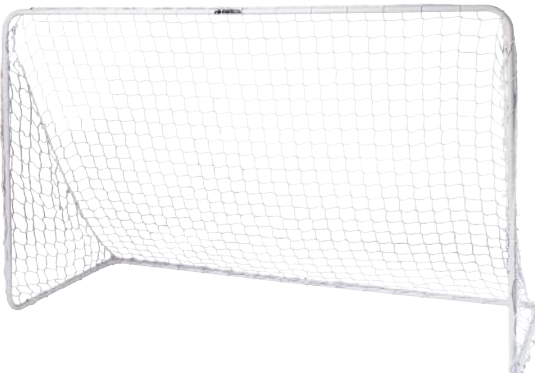

PORTABLE FUTSAL GOAL

·2B2

SIZE

6'7"(2m)H x 9'10"(3m)W x 0"D x 4"B

MATERIAL

1.5" round tubing

FEATURES

All-aluminum construction
Kwik Button® assembly

INCLUDES

3 mm, 120 mm mesh, white net (3B1)
Net Fastener
Protective floor pads
4 "U" Anchors

FINISH

Powder coated white

WEIGHT

25 lbs. per goal

SHIPPED

UPS

PRICE

MSRP $715.00 each