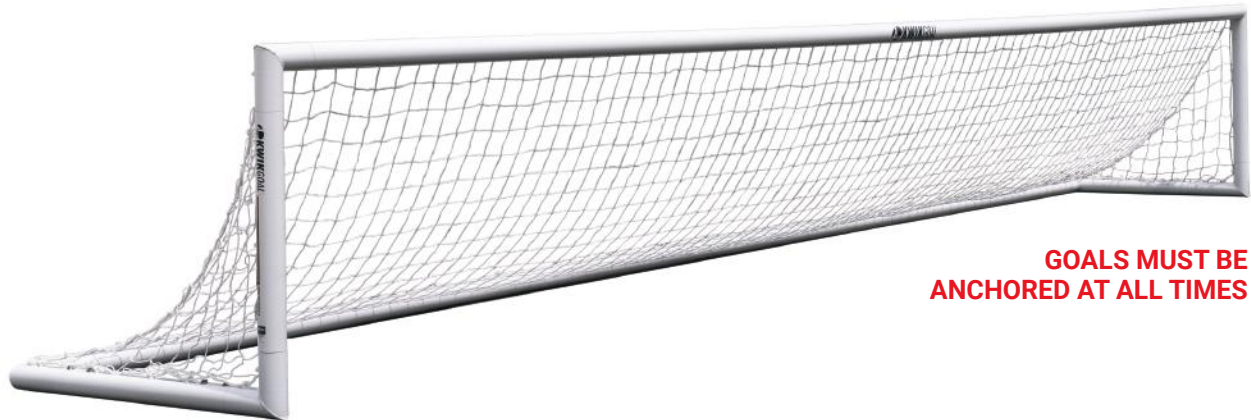

2B3024

GOALS MUST BE ANCHORED AT ALL TIMES

FINISHING GOAL

2B3024

SIZE	3'H x 24'W x 0'D x 3-1/4'B
MATERIAL	3" round posts, base, crossbar, and back bottom bar
FEATURES	All-aluminum construction Kwik Lock® Net System
INCLUDES	3mm, 3.5" mesh, white net (3B3024) Kwik Lock® Net clips 4 Portable "J" Anchors
FINISH	Powder coated white
WEIGHT	101 lbs. per unit
SHIPPED	Truck
PRICE	MSRP $1,900.00 each

Jim Curtin, Philadelphia Union Head Coach, credits our new and innovative Finishing Goal for the Union having the highest shooting percentage in the MLS. Sized at 3'x24', the Finishing Goal is ideal for shooting drills with a goalkeeper, emphasizing the deadly strike to the bottom corners.

REPLACEMENT NET
3B3024 – White
3'H x 24'W x 0'D x 3.25'B
3MM 3.5" Mesh
MSRP **$156.00** each

INCLUDES