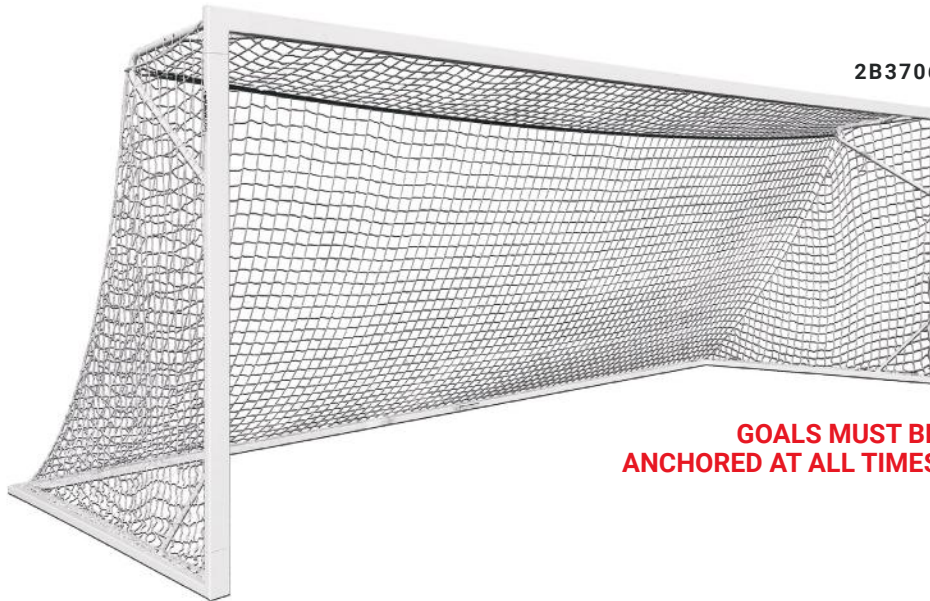

GOALS MUST BE ANCHORED AT ALL TIMES

FUSION® HIGH SCHOOL MATCH GOAL

2B3706

- **SIZE** 8'H x 24'W x 3'D x 9'B
- **MATERIAL** 4" x 2" posts, base, crossbar, and back bottom bar
- **FEATURES** All-aluminum construction
  Kwik Lock® Net System
  European backstays
  Semi-permanent & portable
- **INCLUDES** 3 mm, 3.5" mesh, white net (3B6826)
  Net Support Strap
  Kwik Lock® Net Clips
  4 semi-permanent ground anchors
- **FINISH** Powder coated white
- **WEIGHT** 210 lbs. per goal
- **SHIPPED** Truck
- **PRICE** MSRP $3,575.00 each

2B3706SW

- 287 lbs. per goal
- 6 Saddle Anchor Bags
- MSRP $5,500.00 each
- Swivel wheels are removed when goal is in use or in storage

WHEEL OPTION

- **10B409**
- Fits Pro Premier®, European Match and Fusion® Goals
- MSRP $690.00 set
- Wheels remain mounted to frame and flip-up while goal is in use

INCLUDES