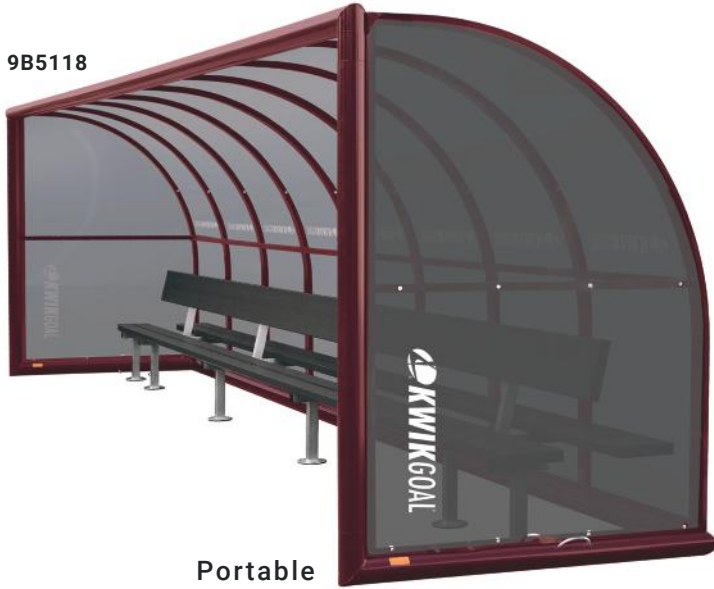

SHELTERS MUST BE ANCHORED AT ALL TIMES

9B5118

Portable