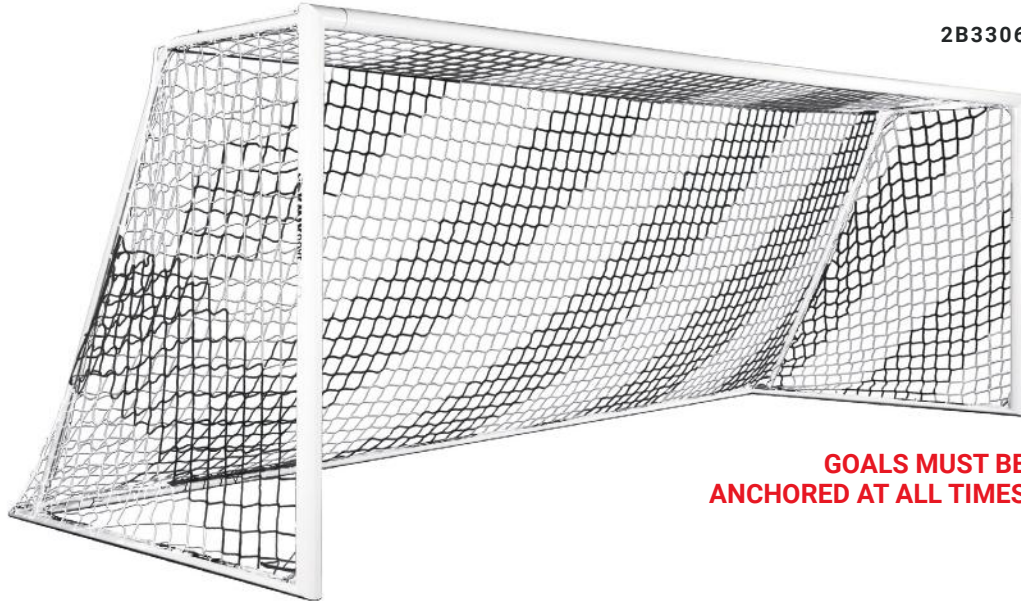

### 2B8 BACK POLE OVERLAY

31X901  
3mil solid vinyl  
Laminated custom printed vinyl  
Overlay applied to back pole  
MSRP **\$925.00** per set

GROUND SLEEVE

**⚠ WARNING:**  
www.P65Warnings.ca.gov

2B3306

# EVOLUTION 1.1 GOAL

•2B3306

- SIZE** 8'H x 24'W x 3'D x 9'B
- MATERIAL** 4" x 5" elliptical posts and crossbar  
4" x 2" elliptical base and back bottom bar  
2" round tube backdrop
- FEATURES** All-aluminum construction  
Evolution Net System  
Semi-permanent & portable
- INCLUDES** 3 mm, 120 mm mesh, black/white net (3B2162)  
Net Support Strap  
Kwik Lock® Net Clips  
4 semi-permanent ground anchors
- FINISH** Powder coated white
- WEIGHT** 185 lbs. per goal
- SHIPPED** Truck
- PRICE** MSRP \$4,350.00 each