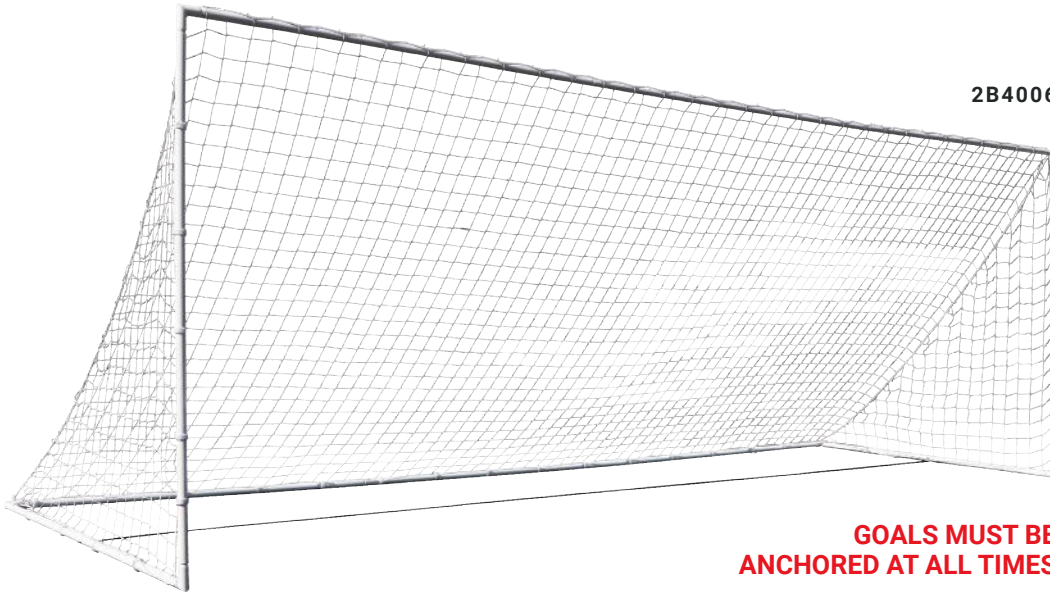

2B4006

GOALS MUST BE ANCHORED AT ALL TIMES

NXT SOCCER GOAL

MATERIAL	1.75" round posts, base, crossbar, and back bottom bar
FEATURES	All-aluminum construction Kwik Button® assembly Square corners for a traditional goal look, All-surface design
INCLUDES	2.4 mm, 120 mm mesh, white net Net Fastener NXT goal frame strap (except 2B4001) 4 "U" anchors Corner net cable ties
FINISH SHIPPED	Powder coated white UPS

• **2B4006**
8'H x 24'W x 0'D x 8'B
72 lbs. per goal
MSRP **$1,600.00** each

• **2B4005**
7'H x 21'W x 0'D x 7'B
61 lbs. per goal
MSRP **$1,500.00** each

• **2B4004**
6.5'H x 18.5'W x 0'D x 6.5'B
58 lbs. per goal
MSRP **$1,400.00** each

• **2B4003**
6.5'H x 12'W x 0'D x 6.5'B
46 lbs. per goal
MSRP **$1,250.00** each

• **2B4001**
4'H x 6'W x 0'D x 4'B
27 lbs. per goal
MSRP **$830.00** each

INCLUDES