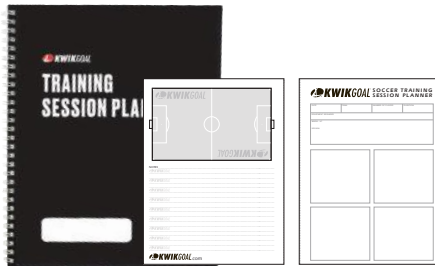

TRAINING SESSION PLANNER

-20B1601

SIZE

8.5" x 11"

FEATURES

25 Sessions

Space for detailed training plan
and post-session notes

PRICE

MSRP $15.50 each