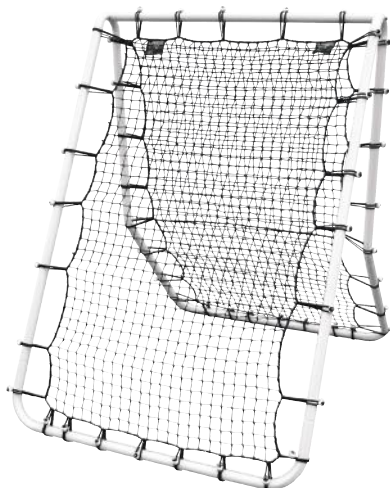

KWIK BACK® REBOUNDER

·16A1

SIZE

5'4"H x 4'W

MATERIAL FEATURES

1.5" round aluminum tubing frame

8 rebounding angles

INCLUDES

Bungee Net Fasteners
3mm, 1.75" mesh, black net
4 "U" anchors

FINISH

Powder coated white

WEIGHT

20 lbs. per unit

PRICE

MSRP **$480.00** each

REPLACEMENT NET

3A2

3mm, 1.75" mesh

MSRP **$66.00** each