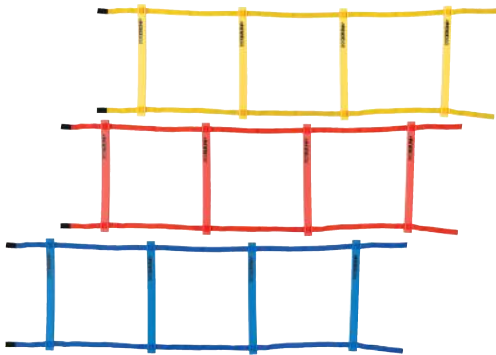

MINI LADDER

- 16A2201

SIZE 6'L x 20"W

INCLUDES
3 ladders per set
4 fixed rungs per ladder
16.5" between rungs

COLOR 1 each red, blue, yellow

PRICE MSRP **$50.00** set