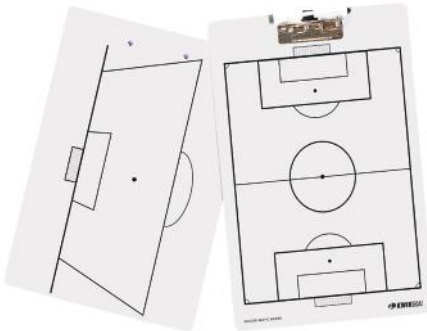

SOCCER TACTIC BOARD

-18B601

SIZE

12" x 18"

INCLUDES

Dry erase pen with eraser
Full field diagram front
Attacking .3 diagram back

PRICE

MSRP $30.00 each