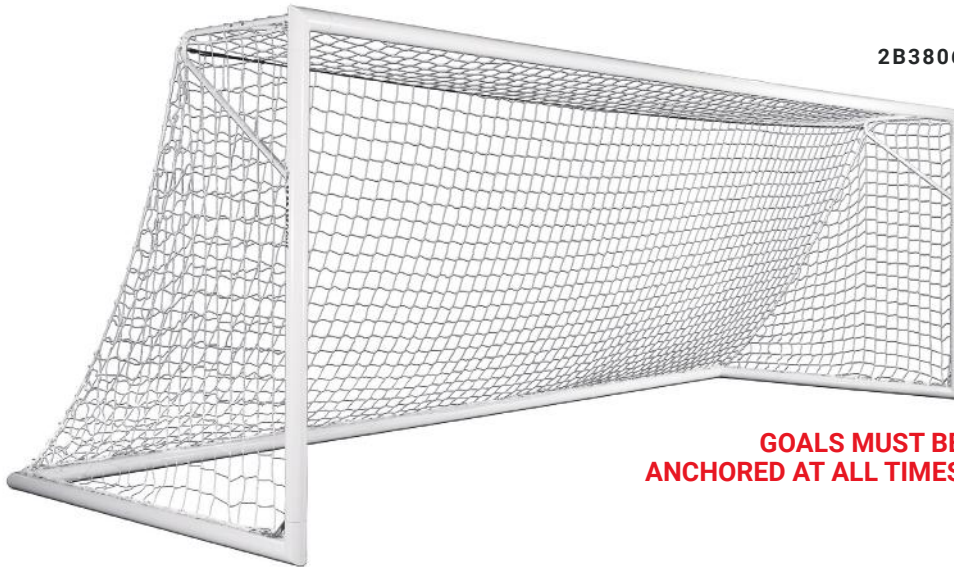

2B3806

GOALS MUST BE ANCHORED AT ALL TIMES

FUSION® GOAL

MATERIAL	4" round posts, base, crossbar, and back bottom bar
FEATURES	All-aluminum construction Kwik Lock® Net System European backstays Semi-permanent & portable
INCLUDES	3mm, 3.5" mesh, white net Net Support Strap Kwik Lock® Net Clips 4 semi-permanent ground anchors
FINISH SHIPPED	Powder coated white Truck