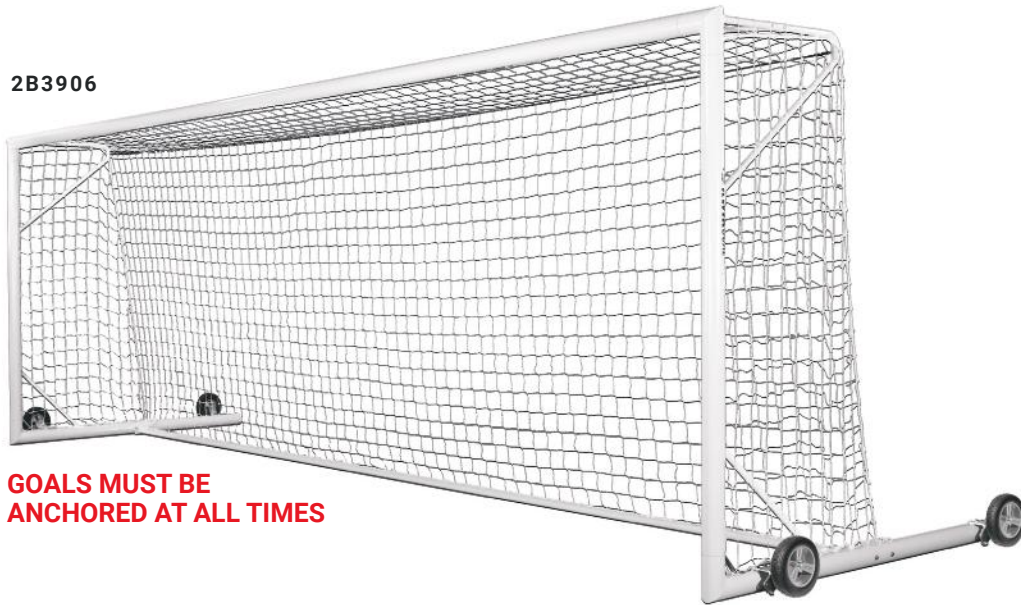

2B3906

GOALS MUST BE ANCHORED AT ALL TIMES

FUSION® 120 GOAL

- **·2B3906**
- **SIZE** 8'H x 24'W x 3'D x 5'B
  Base bars extend to 8'
- **MATERIAL** 4" round posts, base and crossbar
  4.375" x 2" back bottom bar
- **FEATURES** All-aluminum construction
  Kwik Lock® Net System
  European backstays
  Semi-permanent & portable
- **INCLUDES** 3 mm, 120mm mesh, white net (3B5921)
  Net Support Strap
  Kwik Lock® Net Clips
  4 no-flat tires
  4 semi-permanent ground anchors
  6 Saddle Anchor Bags
- **FINISH** Powder coated white
- **WEIGHT** 275 lbs. per goal
- **SHIPPED** Truck
- **PRICE** MSRP $4,750.00 each

INCLUDES