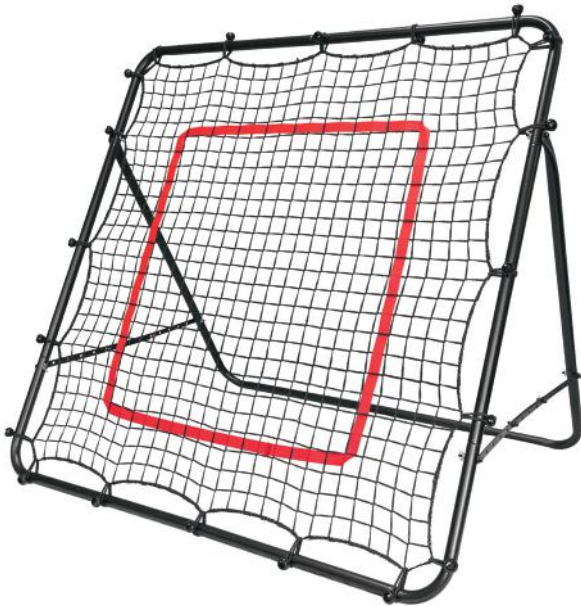

CFR-1 REBOUNDER

·16A4201

SIZE

42" x 42" face
47.5" x 47.5" outside frame

DEPTH

24"-41" depending on angle used

**MATERIAL
FEATURES**

Steel frame, Polyethylene net
Rebound surface with adjustable angle
Lightweight frame can be repositioned easily

INCLUDES

2.4mm, 1.5" mesh, black
HTPP net with center target
Net attachment bungees, frame, hardware, & four "J" style anchor pegs

**WEIGHT
PRICE**

13 lbs. per unit
MSRP $125.00

REPLACEMENT NET

3A401
MSRP $31.00 each