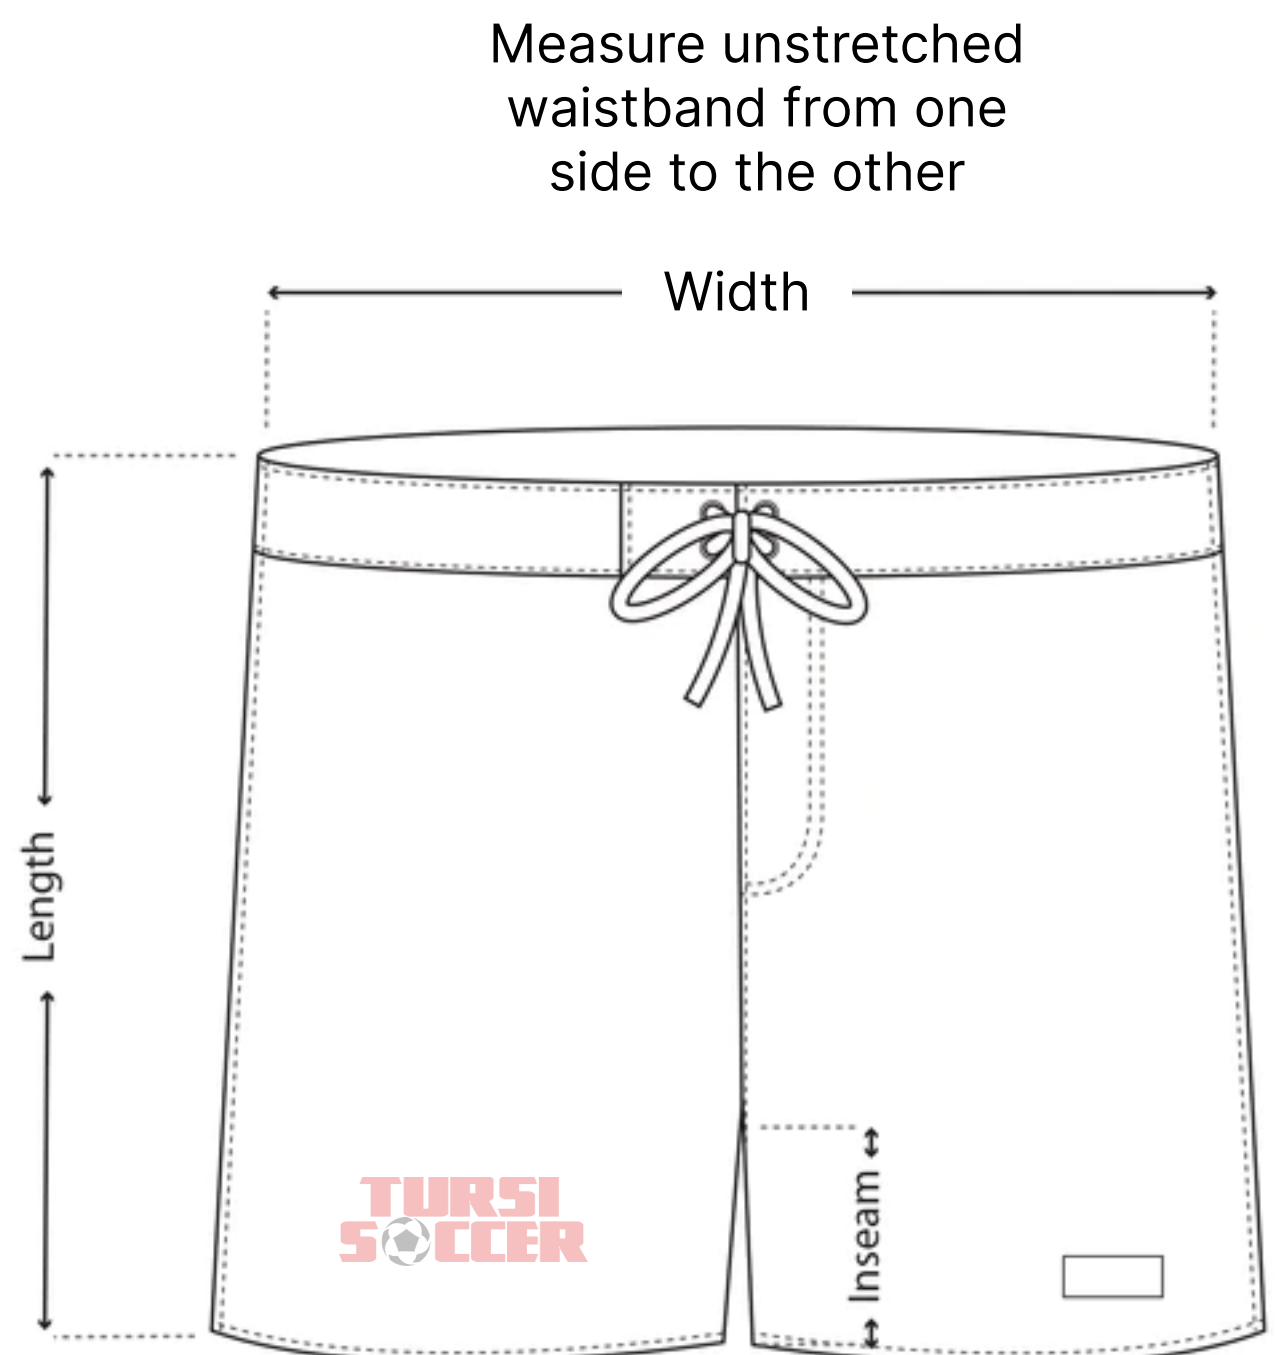

ADIDAS SQUADRA 21 SHORTS				
Category	Size	Length	Width	Inseam
Youth	YXS	13	11	6
	YS	14	11	6
	YM	16	12	7
	YL	17	12	7
	YXL	17	13	7
Women's	WXS	13	13	4
	WS	13	14	4
	WM	13	15	4
	WL	14	16	4
	WXL	15	16	4
Men's	AXS	17	12	7
	AS	17	13	7
	AM	17	14	7
	AL	18	16	7
	AXL	18	17	7

Unit: INCHES

## SIZING GUIDE

Measure from top of waistband to bottom hem.

Measure unstretched waistband from one side to the other

Measure inner most seam to bottom hem.

\*Please note that we can't exchange/switch items once customized with numbers, names or initials (Return policy: <https://tursissoccer.com/pages/refund-return-policy>). Either if you're not sure about your size or you are between two different sizes, please ask for the item without customization (number, name or initials) to be eligible for exchanges.

## HOW TO MEASURE