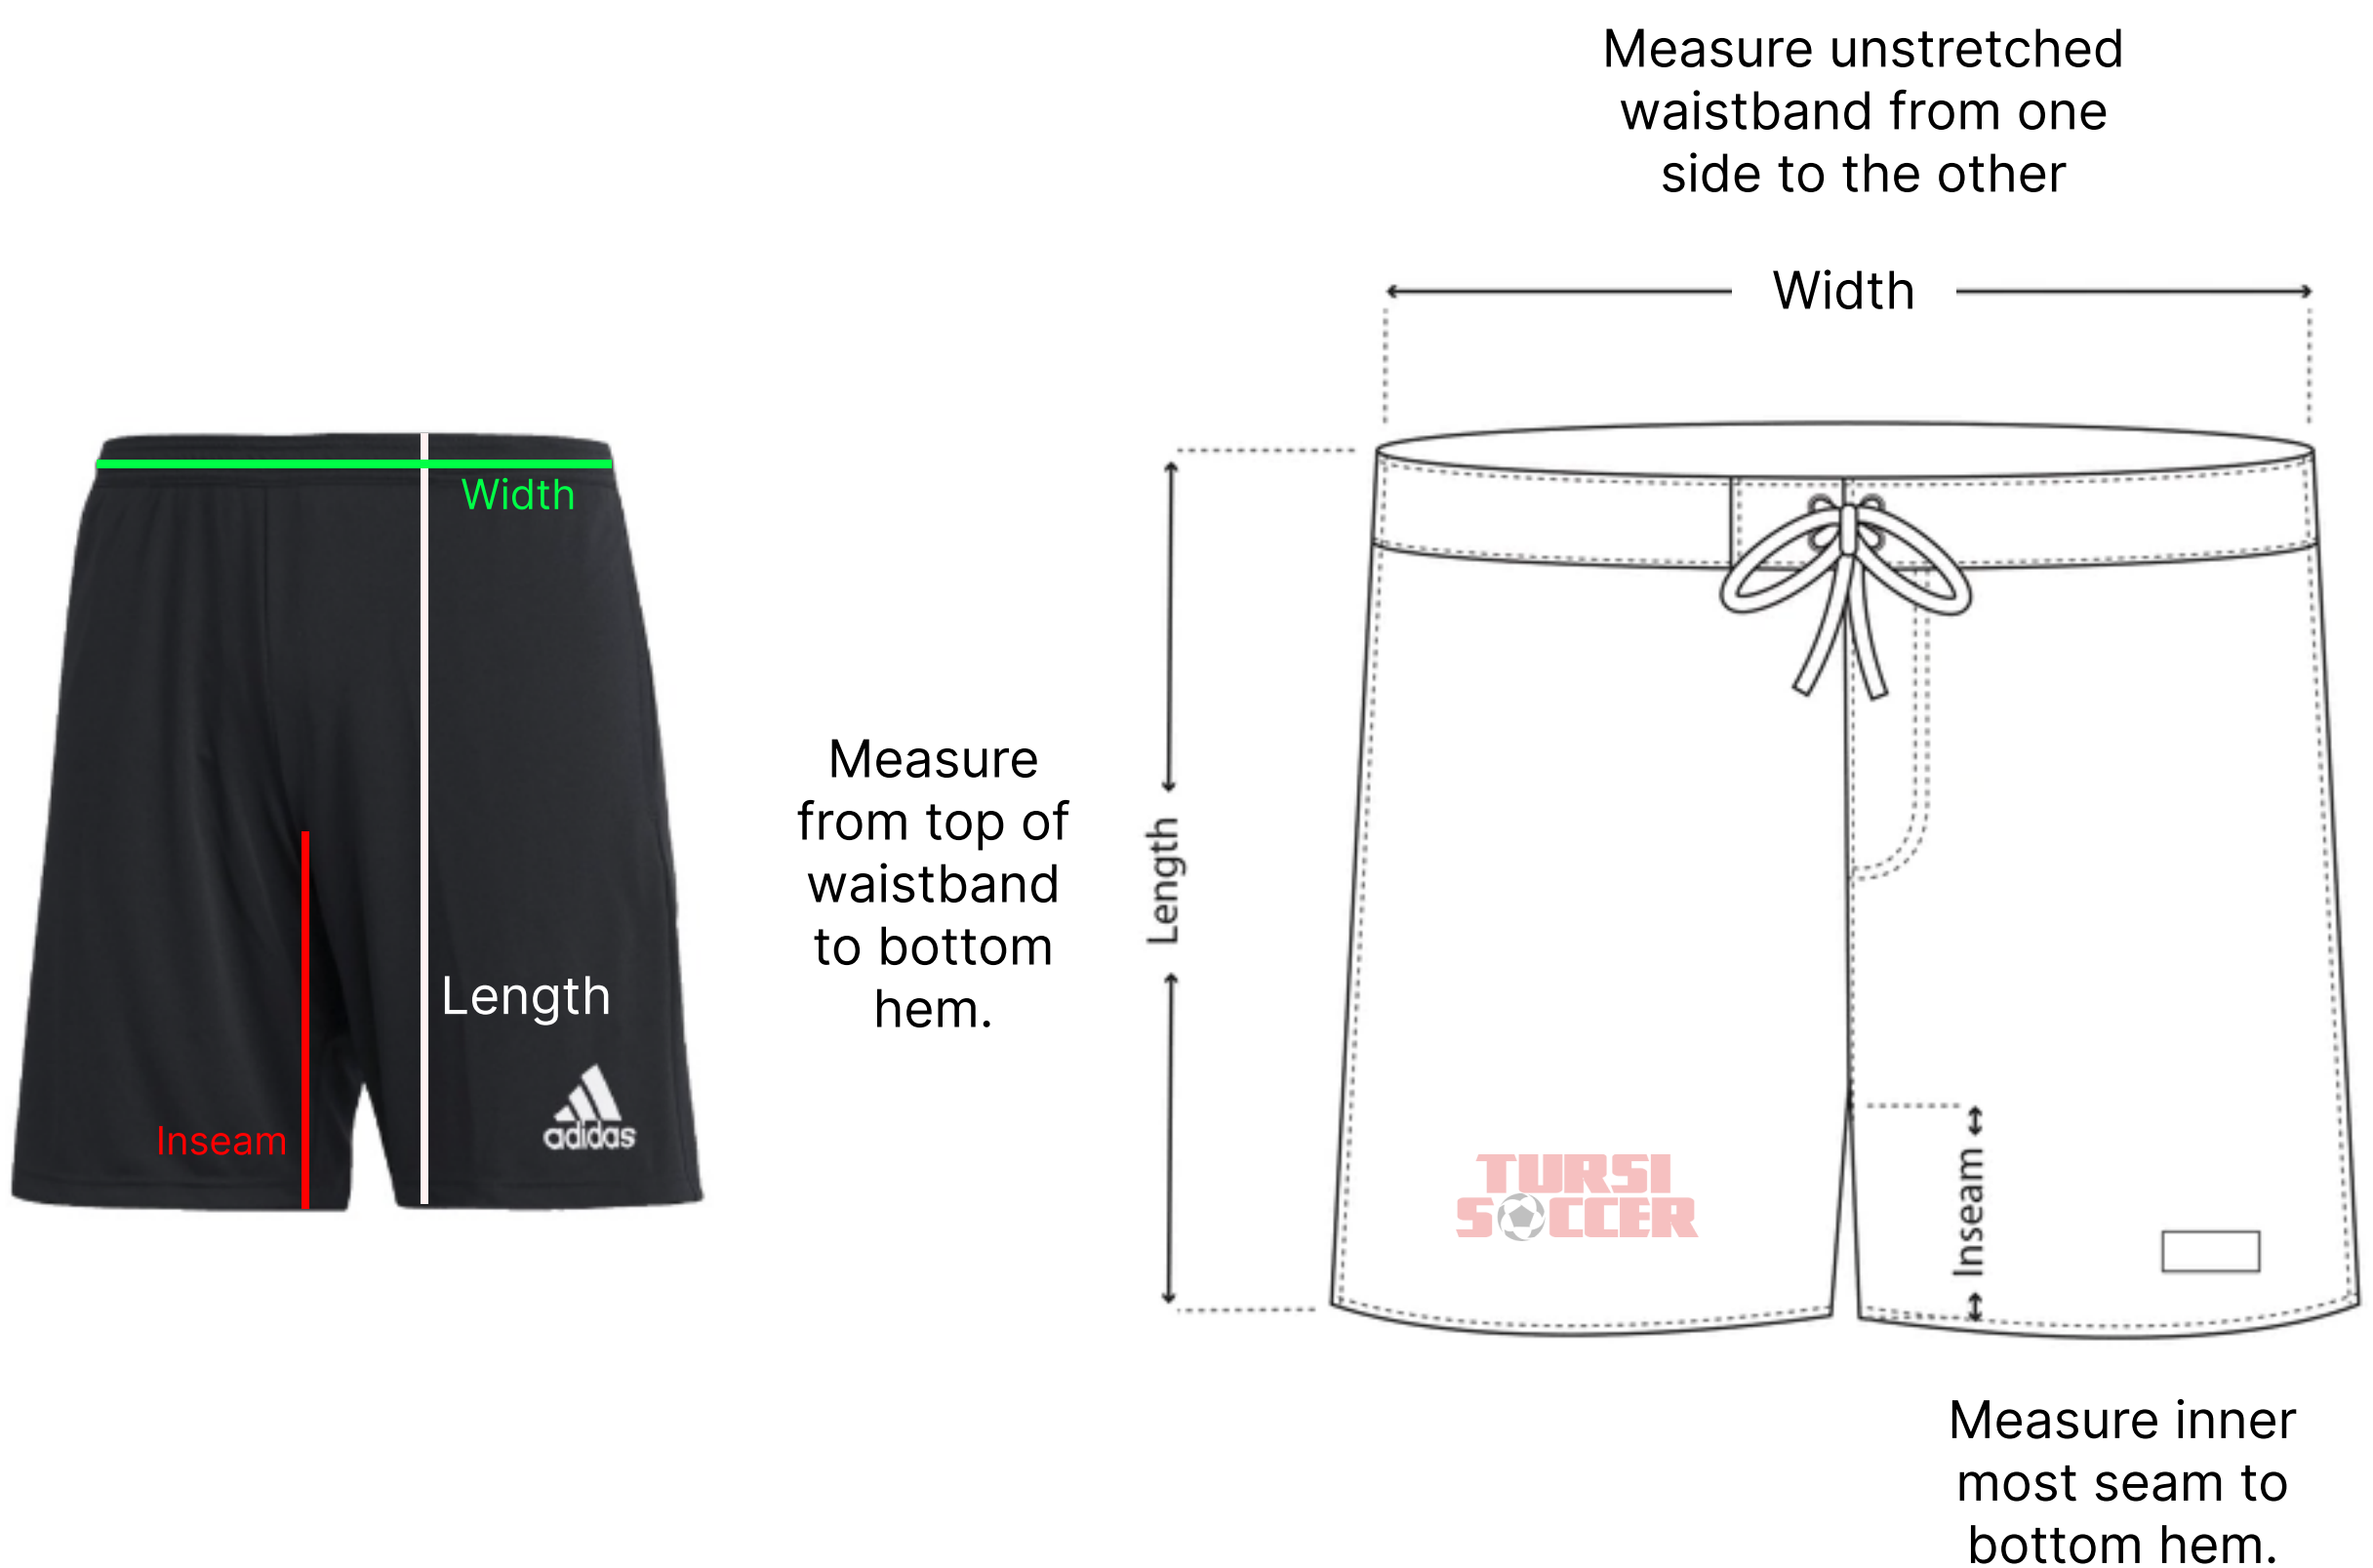

ADIDAS ENTRADA 22 SHORTS				
Category	Size	Length	Width	Inseam
Youth	YXS	13	11	6
	YS	14	11	6
	YM	16	12	7
	YL	17	13	7
	YXL	17	14	7
Women's	WXS	13	13	4
	WS	13	14	4
	WM	13	15	4
	WL	14	16	4
	WXL	15	16	4
Men's	AXS	17	12	7
	AS	17	13	7
	AM	17	14	7
	AL	18	16	7
	AXL	19	17	7

Unit: INCHES

SIZING GUIDE

*Please note that we can't exchange/switch items once customized with numbers, names or initials (Return policy: <https://tursissoccer.com/pages/refund-return-policy>). Either if you're not sure about your size or you are between two different sizes, please ask for the item without customization (number, name or initials) to be eligible for exchanges.