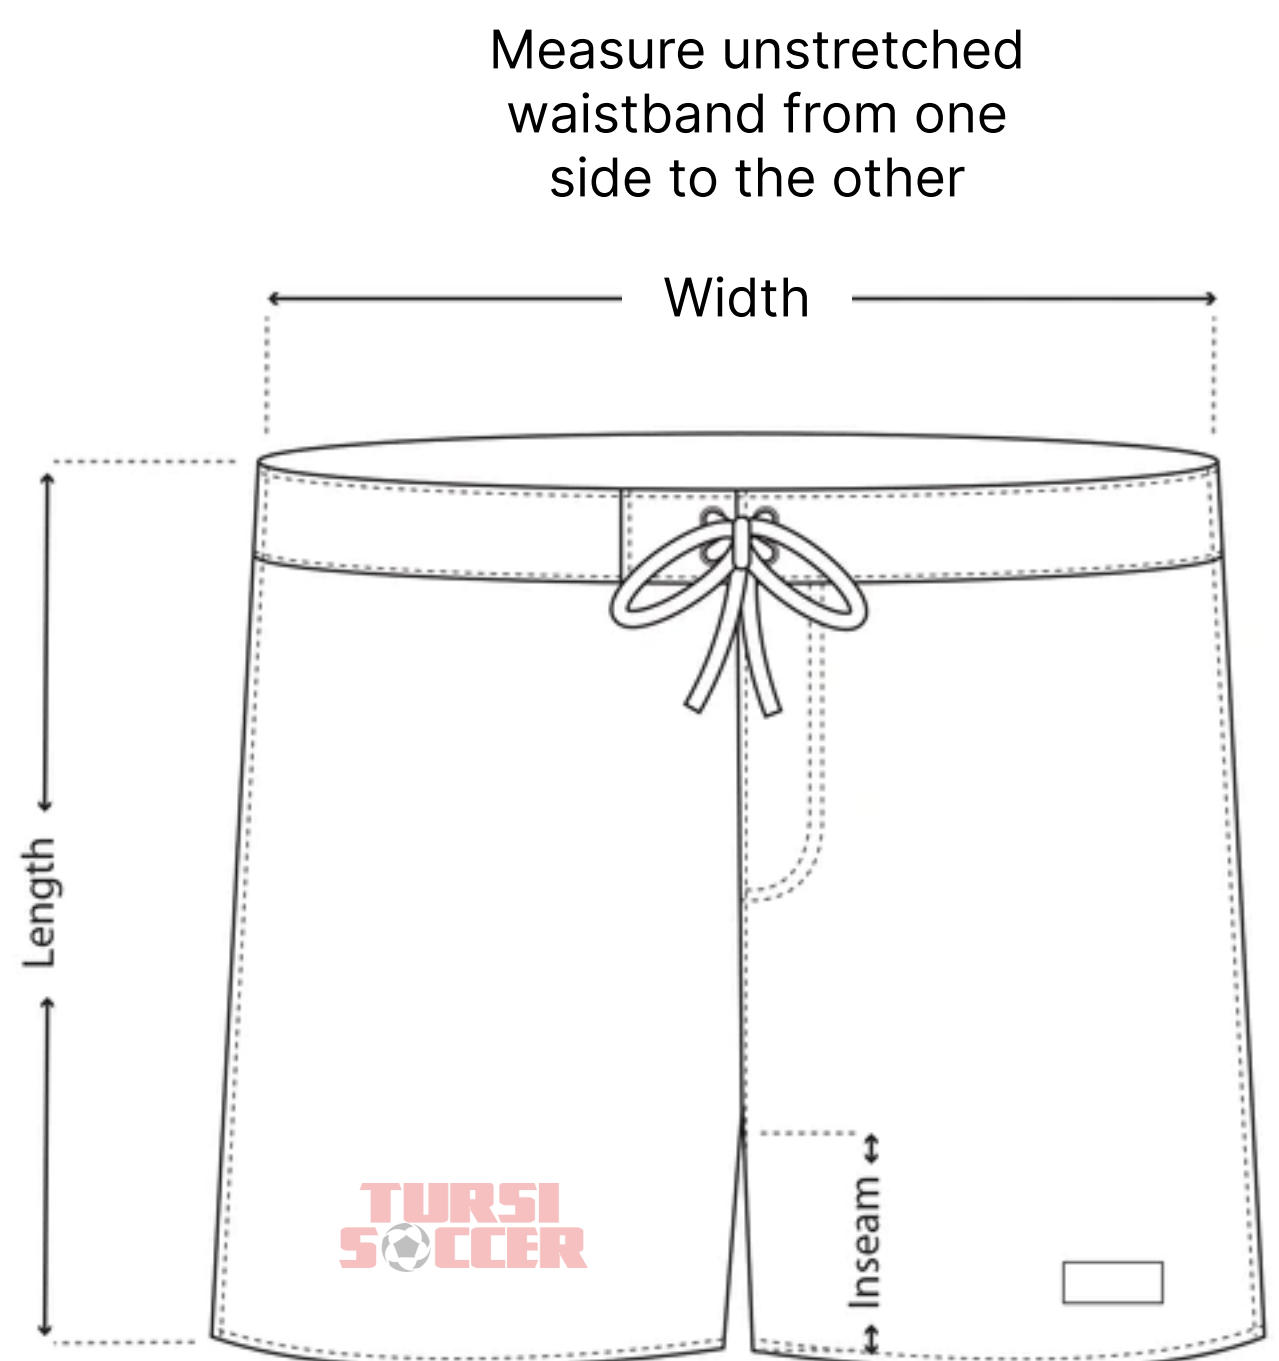

ADIDAS CONDIVO 22 SHORTS				
Category	Size	Length	Width	Inseam
Youth	YXS	12	11	5.5
	YS	14	11	6
	YM	15	12	7
	YL	17	12	7
	YXL	17	13	7
Women's	WXS	13	13	4
	WS	13	14	4
	WM	14	15	4
	WL	14	16	4
	WXL	15	17	4
Men's	AXS	NA	NA	NA
	AS	16	13	7
	AM	17	14	7
	AL	17	15	7
	AXL	18	16	7

Unit: INCHES

SIZING GUIDE

Measure from top of waistband to bottom hem.

Measure unstretched waistband from one side to the other

Measure inner most seam to bottom hem.

*Please note that we can't exchange/switch items once customized with numbers, names or initials (Return policy: <https://tursissoccer.com/pages/refund-return-policy>). Either if you're not sure about your size or you are between two different sizes, please ask for the item without customization (number, name or initials) to be eligible for exchanges.

HOW TO MEASURE