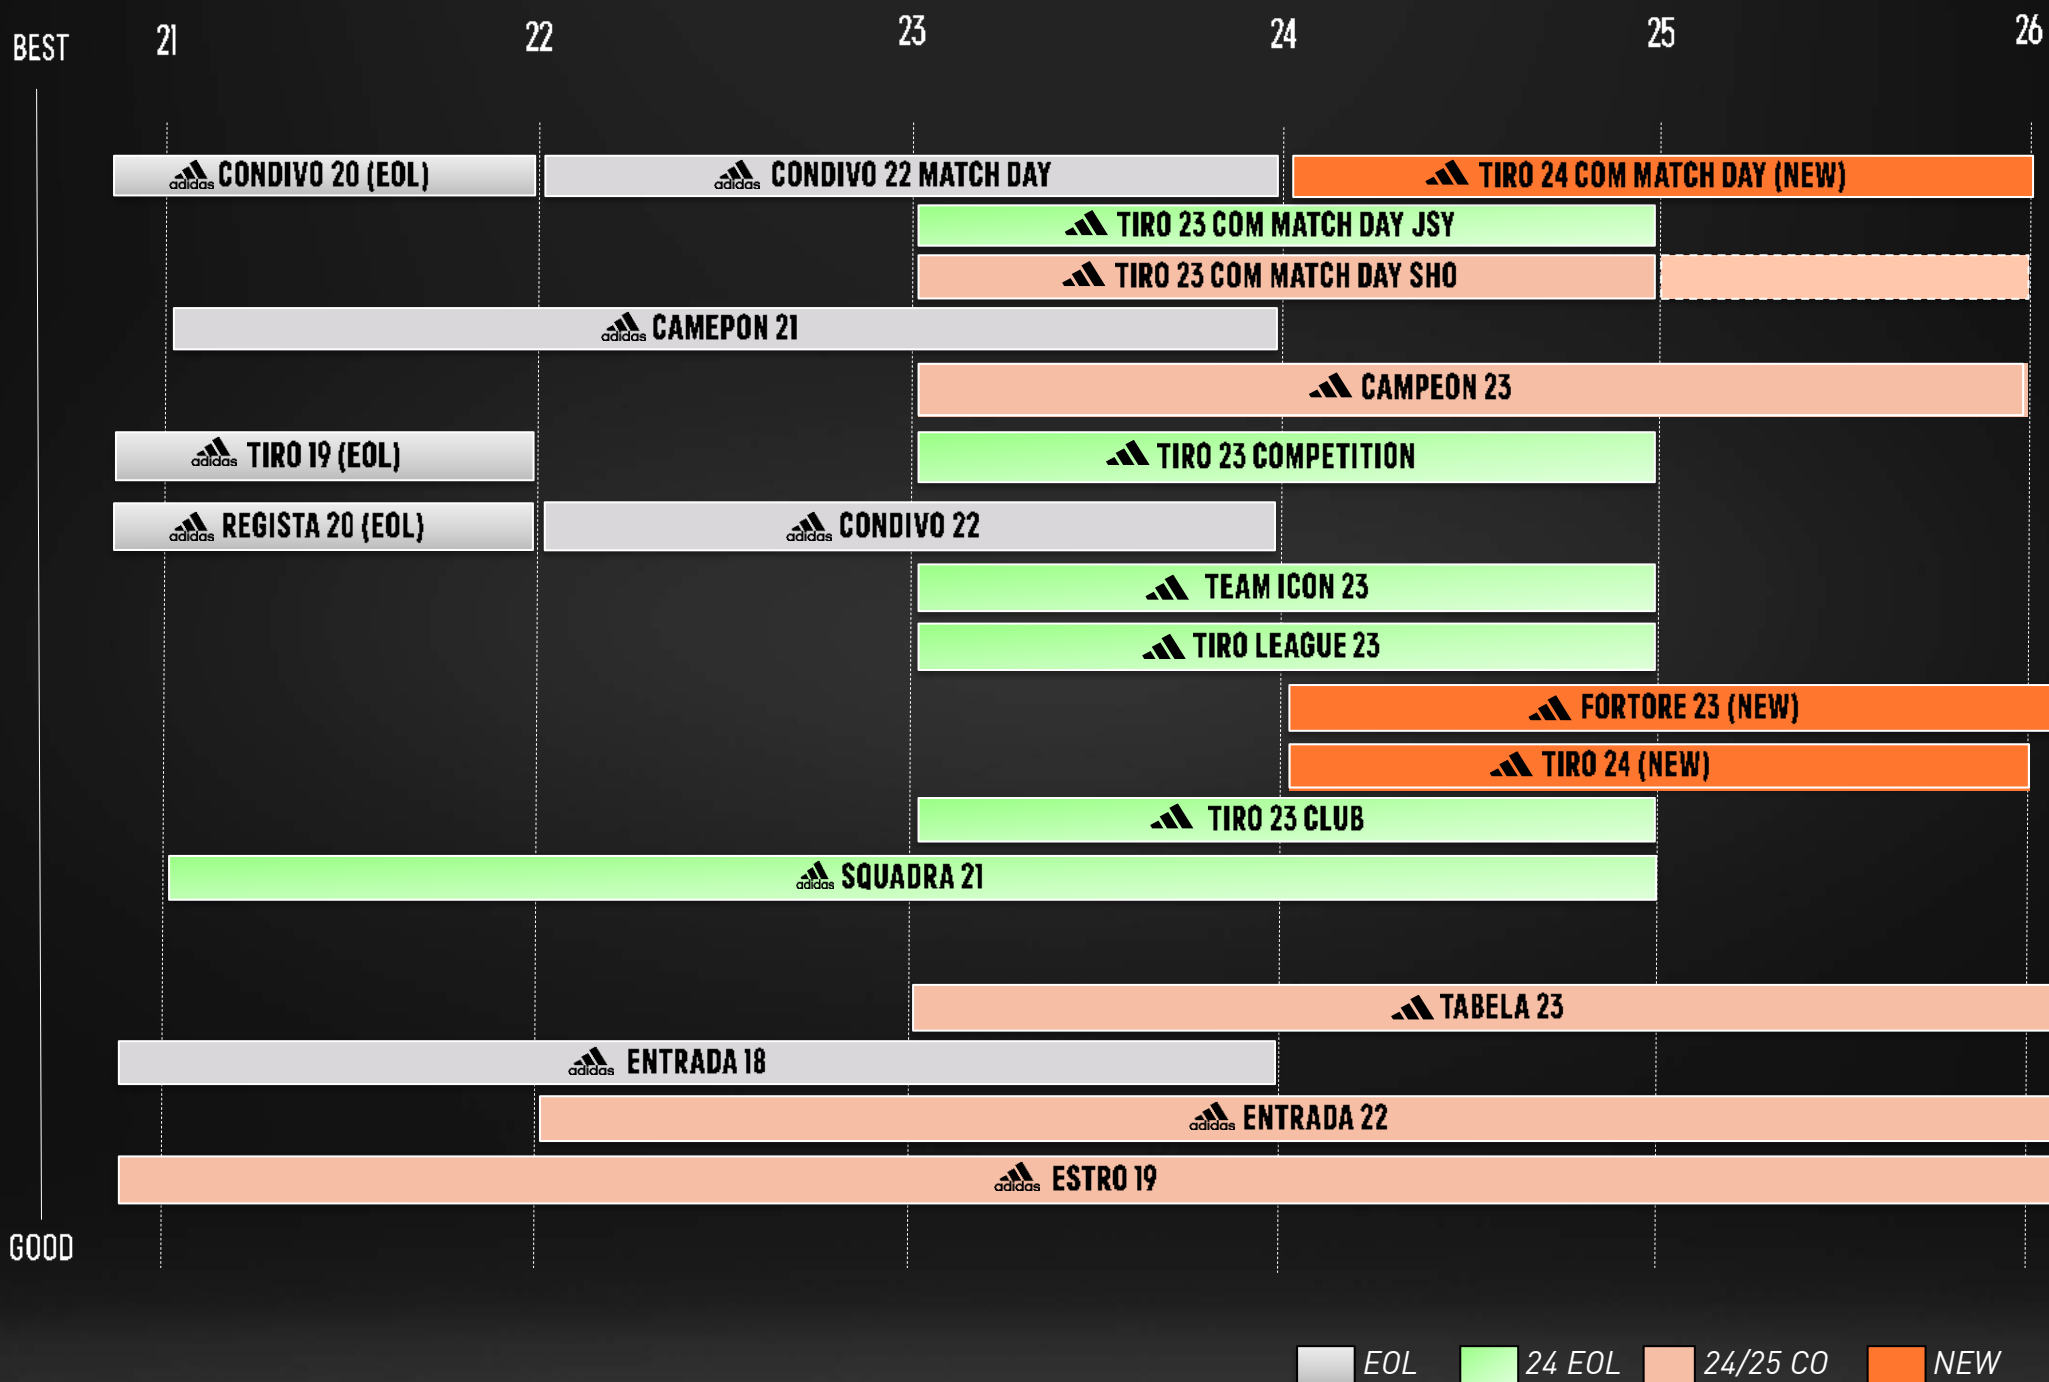

HP0732 team semi sol green2

HP0733 bright cyan

HP0735 active purple

LIFECYCLES

TRAININGWEAR - LIFECYCLES

■ EOL ■ C/O ■ NEW

MATCHWEAR TEAMWEAR - LIFECYCLES

GOOD