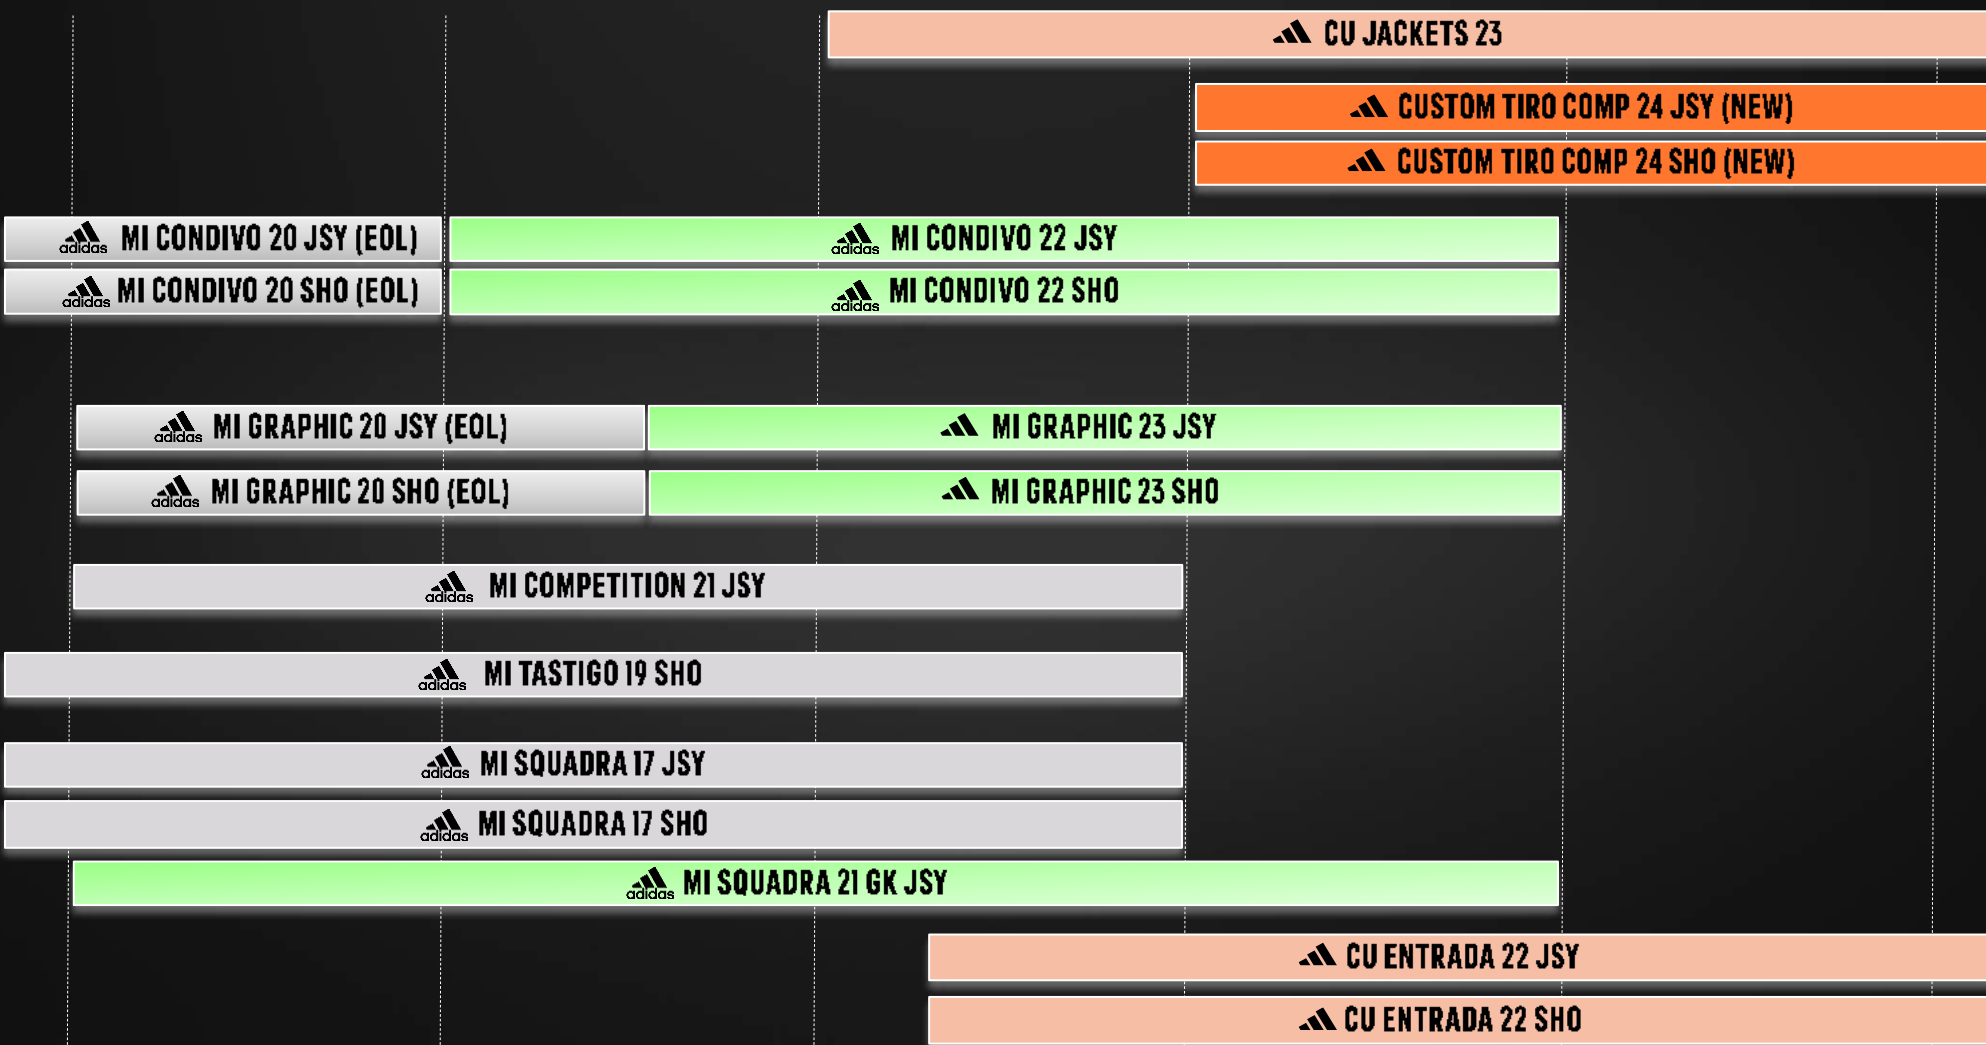

CUSTOM MATCHWEAR - TEAMWEAR LIFECYCLES

BEST 21 22 23 24 25 26

GOOD

EOL
 24 EOL
 24/25 CO
 NEW