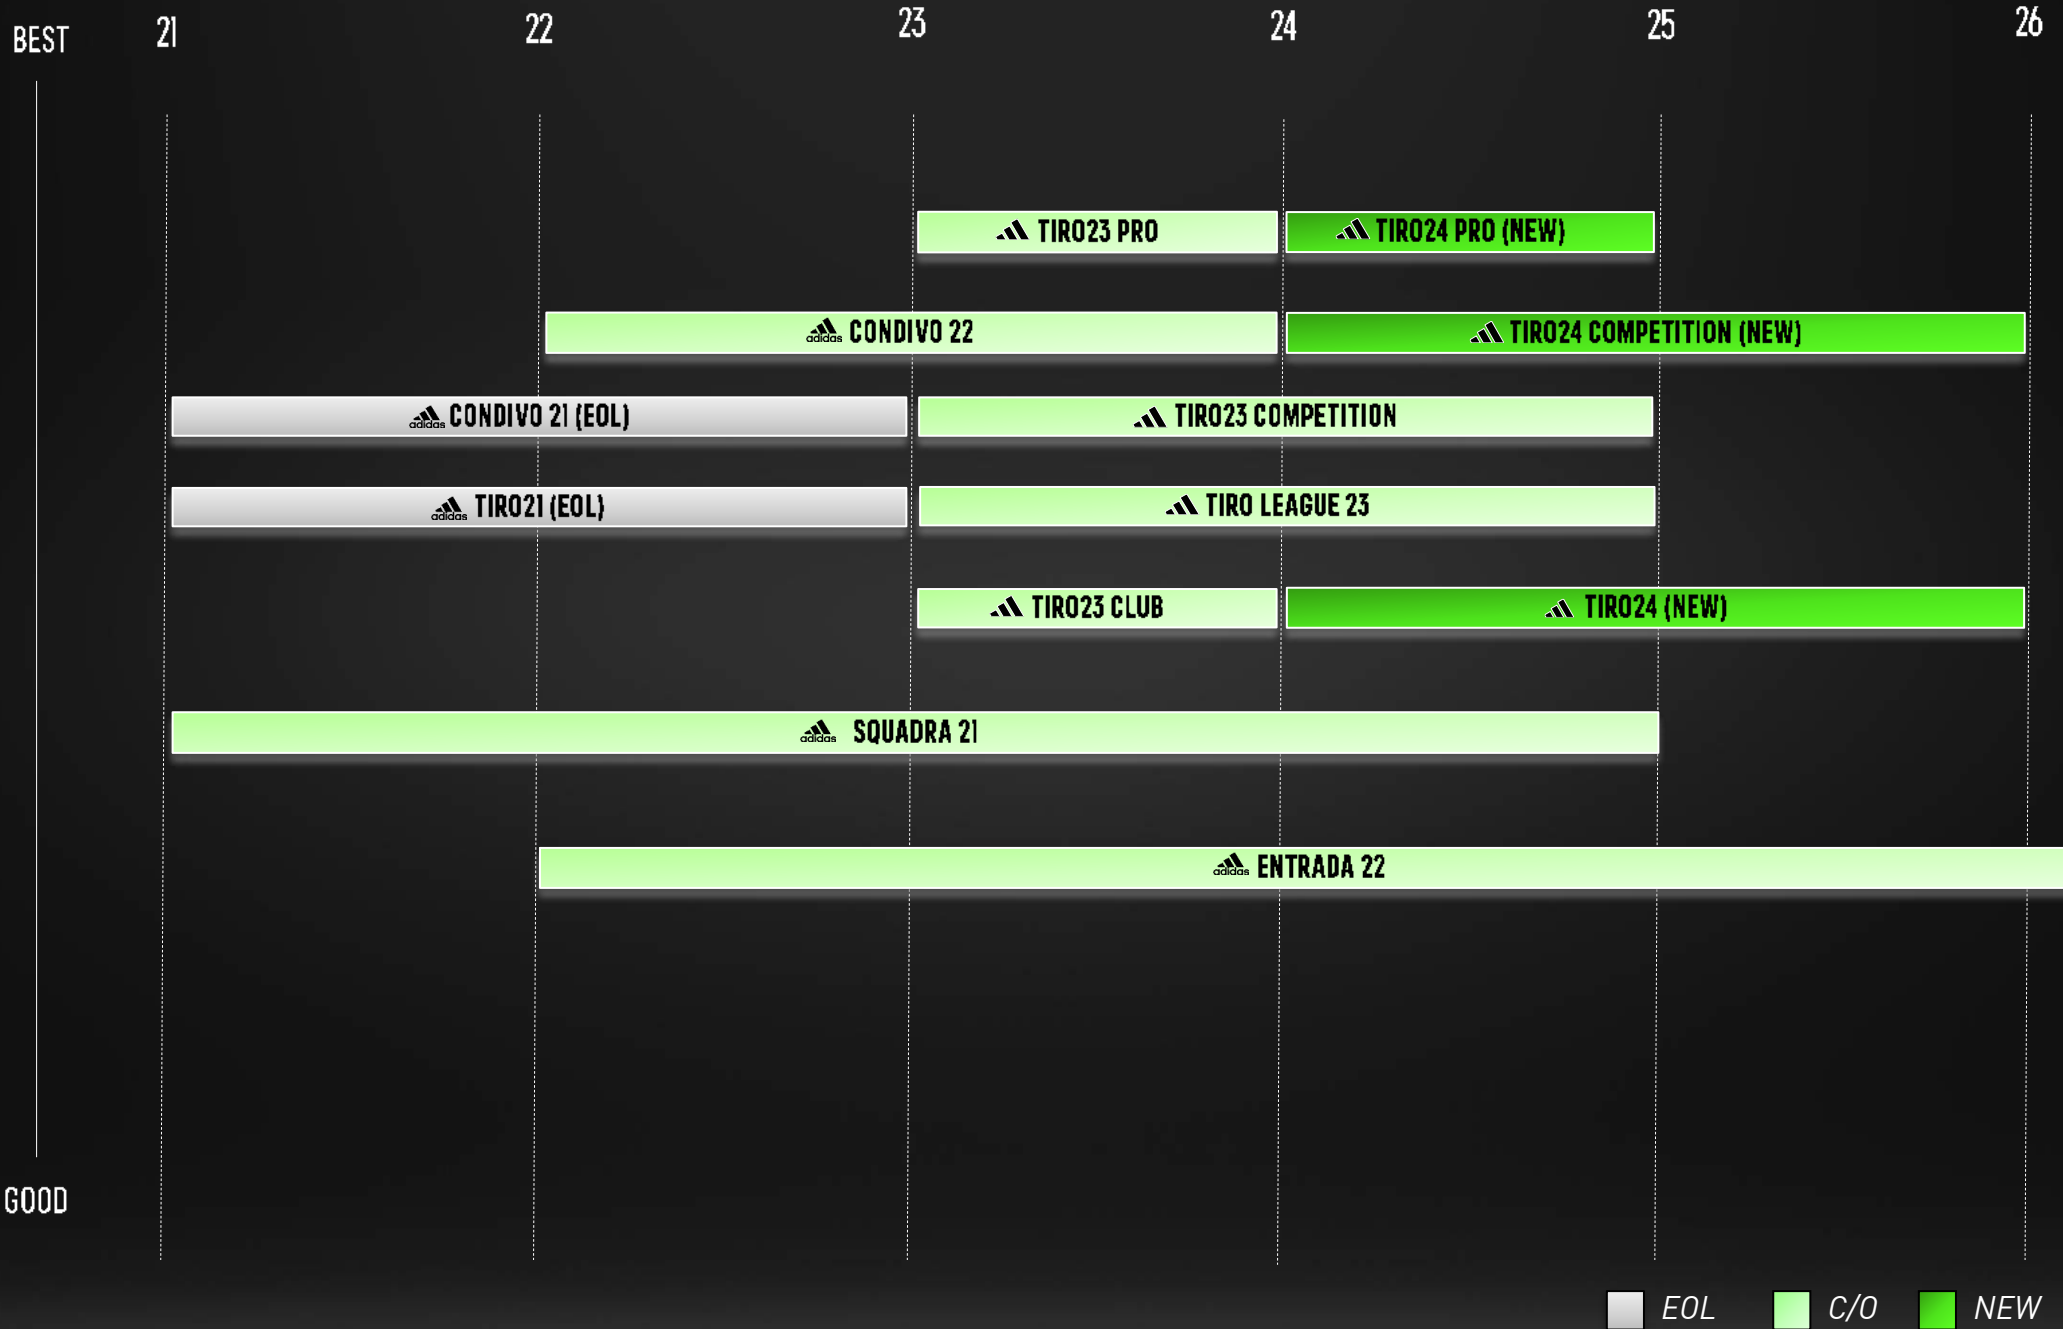

TRAININGWEAR - LIFECYCLES

■ EOL ■ C/O ■ NEW