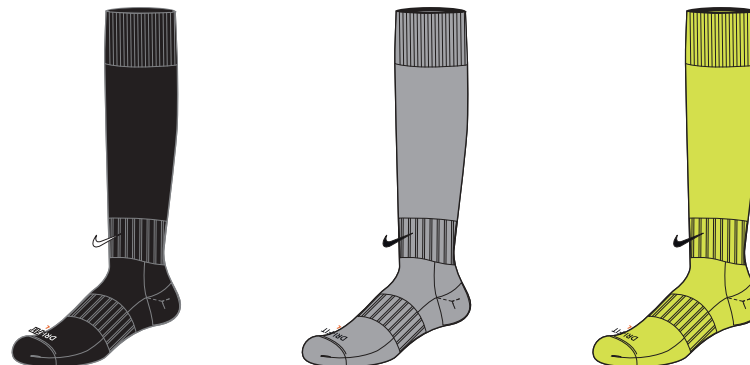

**NIKE ACADEMY OTC SOCK (UNISEX)
SX5728 $12.00**

Sold in prepacks of 6.

SIZES: XS, S, M, L, XL
FABRIC: 93% nylon/6% polyester/1% spandex.
OFFER DATE: 01/01/17
END DATE: 12/31/23

Game day sock with fold-over cuff, articulated foot specific footbed for superior fit and contrast Swoosh design trademark at ankle.

010 Black/(White)   **018** Wolf Grey/(Black)   **702** Volt/(Black)