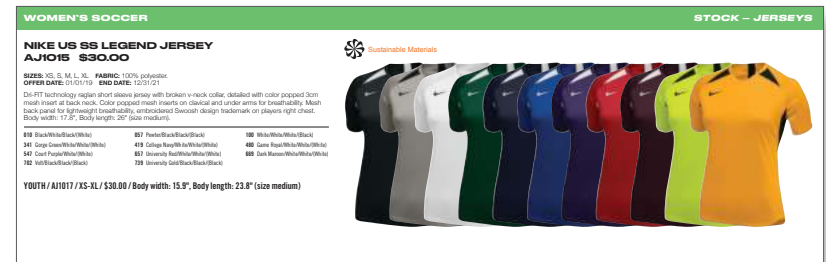

For more information on Nike Sustainability please visit nike.com/sustainability or purpose.nike.com.