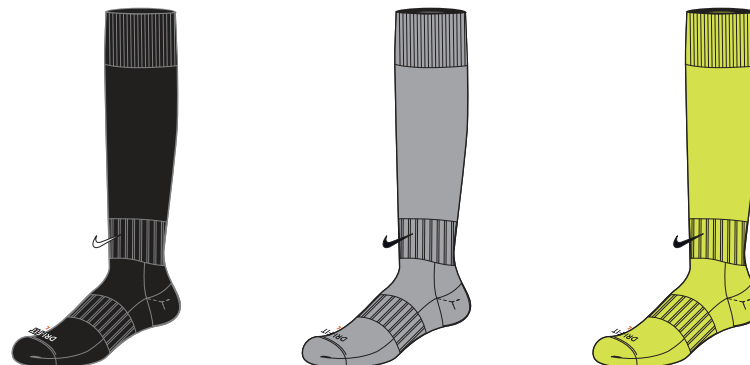

**NIKE CLASSIC II SOCK (UNISEX)
SX5728 $12.00**

Sold in prepacks of 6.

SIZES: XS, S, M, L, XL **FABRIC:** 93% nylon/6% polyester/1% spandex.
OFFER DATE: 01/01/17 **END DATE:** 12/31/23

Game day sock with fold-over cuff, articulated foot specific footbed for superior fit and contrast Swoosh Game day sock with fold-over cuff, articulated foot specific footbed for superior fit and contrast Swoosh design trademark at ankle.

010 Black/(White)   018 Wolf Grey/(Black)   702 Volt/(Black)