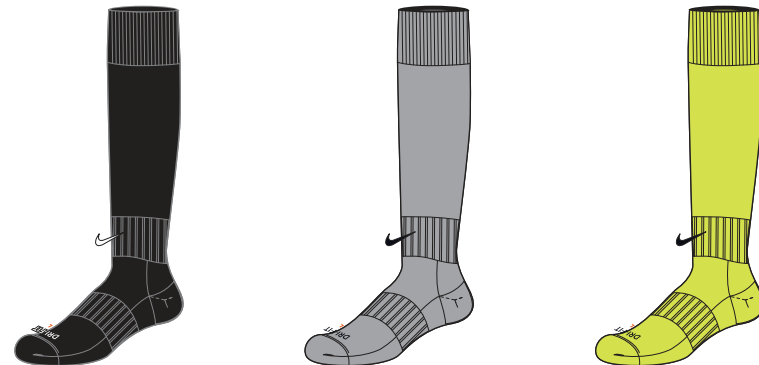

**NIKE CLASSIC II SOCK (UNISEX)
SX5728 $12.00**

Sold in prepacks of 6.

SIZES: XS, S, M, L, XL **FABRIC:** 93% nylon/6% polyester/1% spandex.
OFFER DATE: 01/01/17 **END DATE:** 12/31/23

Game day sock with fold-over cuff, articulated foot specific footbed for superior fit and contrast Swoosh. Game day sock with fold-over cuff, articulated foot specific footbed for superior fit and contrast Swoosh design trademark at ankle.

010 Black/(White)   018 Wolf Grey/(Black)   702 Volt/(Black)