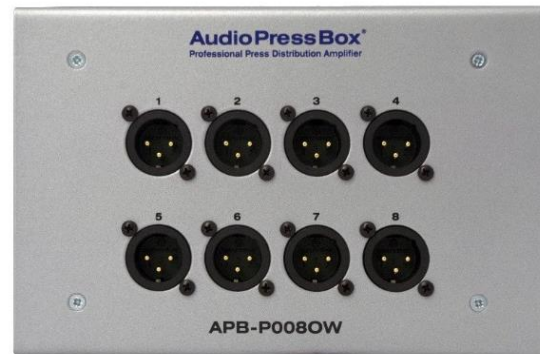

APB-P008 OW-EX

- Audio Press Box –Passive onn wall Expander unit, 8 Line/MIC Outputs

FEATURES

- 8 High quality balanced Outputs, each Output is independent transformer isolated

Note: Requires a drive unit: APB-208 R (RPS), APB -400 R (RPS), APB-D100, APB-D100 R, APB-D200 R

ADVANTAGES

- **Professional**
APB is a sophisticated tool for professional audio distribution at press conferences, presentations and other events.
- **Easy to use**
Perfect signal conditioning means securing a high quality, constant and identical signal for all connected users, without possibility of interacting.
- **Fixed installation**
AudioPressBox expanders are a perfect solution for any fixed installation. Whether it is an on-wall, in-wall or a floor box solution, you always get the same, perfect functionality.

Audio Press Box[®]

BLOCK DIAGRAM APB-P008 OW-EX

TECHNICAL SPECIFICATION

Type	Expander
Groups	1
Inputs	1
Input connectors	ballanced, 3-pin phoenix connector
Max. input level	Line: +24dBu
Input Impedance	2,5kOhm
Ouputs	8 MIC level (-38dBu) 1 Input link (Line level)
Ouput connectors	ballanced, XLR-M connector
Transfomer isolated outputs	Yes (each output)
Nominal Output level	-38dBu (0dBu on the input)
Maximum Output level	-14dBu (no load) -20dBu (150 Ohm)
Output Impedance	150 Ohm
Frequency Response	10Hz to 30kHz/-1dB