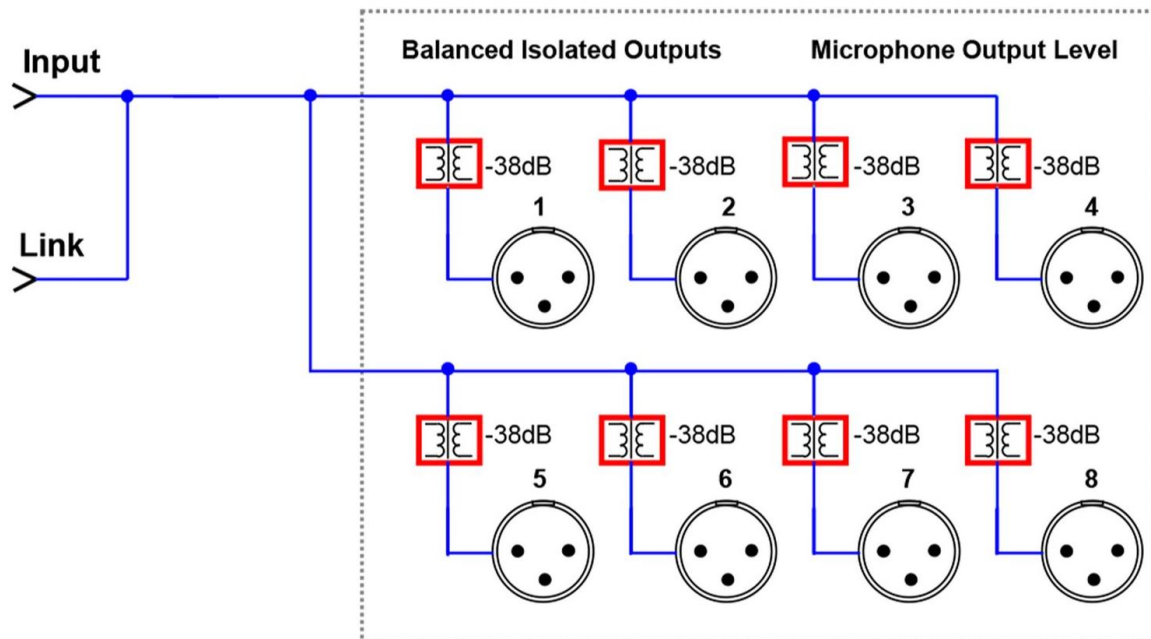

APB-P008 OW-EX

- Audio Press Box –Passive onn wall Expander unit, 8 Line/MIC Outputs

FEATURES

- 8 High quality balanced Outputs, each Output is independent transformer isolated

Note: Requires a drive unit: APB-208 R (RPS), APB -400 R (RPS), APB-D100, APB-D100 R, APB-D200 R

Audio Press Box[®]

BLOCK DIAGRAM APB-P008 OW-EX

TECHNICAL SPECIFICATION

Type	Expander
Groups	1
Inputs	1
Input connectors	ballanced, 3-pin phoenix connector
Max. input level	Line: +24dBu
Input Impedance	2,5kOhm
Ouputs	8 MIC level (-38dBu) 1 Input link (Line level)
Ouput connectors	ballanced, XLR-M connector
Transfomer isolated outputs	Yes (each output)
Nominal Output level	-38dBu (0dBu on the input)
Maximum Output level	-14dBu (no load) -20dBu (150 Ohm)
Output Impedance	150 Ohm
Frequency Response	10Hz to 30kHz/-1dB