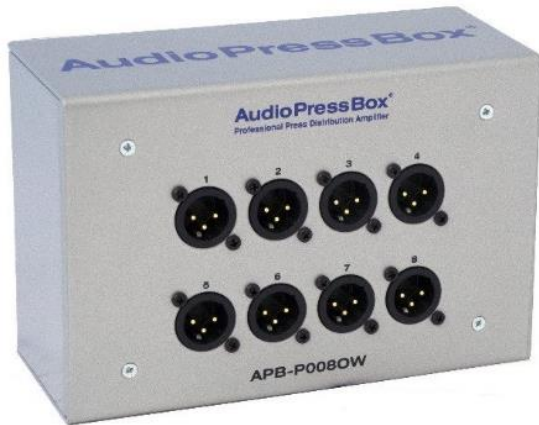

APB-P008 OW-EX

- Audio Press Box –Passive onn wall Expander unit, 8 Line/MIC Outputs

FEATURES

- 8 High quality balanced Outputs, each Output is independent transformer isolated

Note: Requires a drive unit: APB-208 R (RPS), APB -400 R (RPS), APB-D100, APB-D100 R, APB-D200 R

ADVANTAGES

- **Professional**
APB is a sophisticated tool for professional audio distribution at press conferences, presentations and other events.
- **Easy to use**
Perfect signal conditioning means securing a high quality, constant and identical signal for all connected users, without possibility of interacting.
- **Fixed installation**
AudioPressBox expanders are a perfect solution for any fixed installation. Whether it is an on-wall, in-wall or a floor box solution, you always get the same, perfect functionality.

Audio Press Box[®]

BLOCK DIAGRAM APB-P008 OW-EX

TECHNICAL SPECIFICATION

Type	Expander
Groups	1
Inputs	1
Input connectors	ballanced, 3-pin phoenix connector
Max. input level	Line: +24dBu
Input Impedance	2,5kOhm
Ouputs	8 MIC level (-38dBu) 1 Input link (Line level)
Ouput connectors	ballanced, XLR-M connector
Transfomer isolated outputs	Yes (each output)
Nominal Output level	-38dBu (0dBu on the input)
Maximum Output level	-14dBu (no load) -20dBu (150 Ohm)
Output Impedance	150 Ohm
Frequency Response	10Hz to 30kHz/-1dB