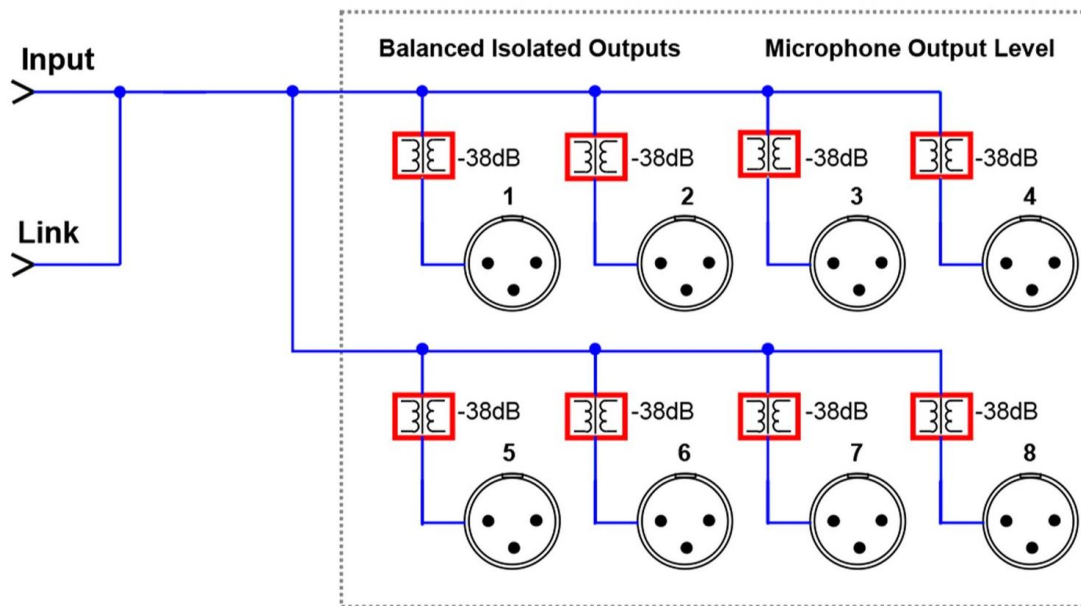

### FEATURES

- 8 High quality balanced Outputs, each Output is independent transformer isolated

Note: Requires a drive unit: APB-208 R (RPS), APB -400 R (RPS), APB-D100, APB-D100 R, APB-D200 R

## TECHNICAL SPECIFICATION

Type	Expander
Groups	1
Inputs	1
Input connectors	ballanced, 3-pin phoenix connector
Max. input level	Line: +24dBu
Input Impedance	2,5kOhm
Ouputs	8 MIC level (-38dBu) 1 Input link (Line level)
Oouput connectors	ballanced, XLR-M connector
Transformer isolated outputs	Yes ( <b>each output</b> )
Nominal Output level	-38dBu (0dBu on the input)
Maximum Output level	-14dBu (no load) -20dBu (150 Ohm)
Output Impedance	150 Ohm
Frequency Response	10Hz to 30kHz/-1dB