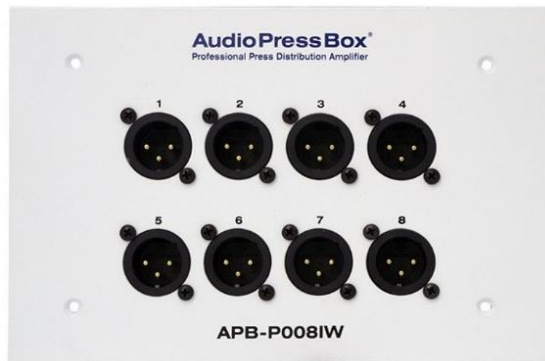

## APB-P008 IW-EX

- Audio Press Box –Passive in wall Expander unit, 8 Line/MIC Outputs

### FEATURES

- 8 High quality balanced Outputs, each Output is independent transformer isolated

Note: Requires a drive unit: APB-208 R (RPS), APB -400 R (RPS), APB-D100, APB-D100 R, APB-D200 R