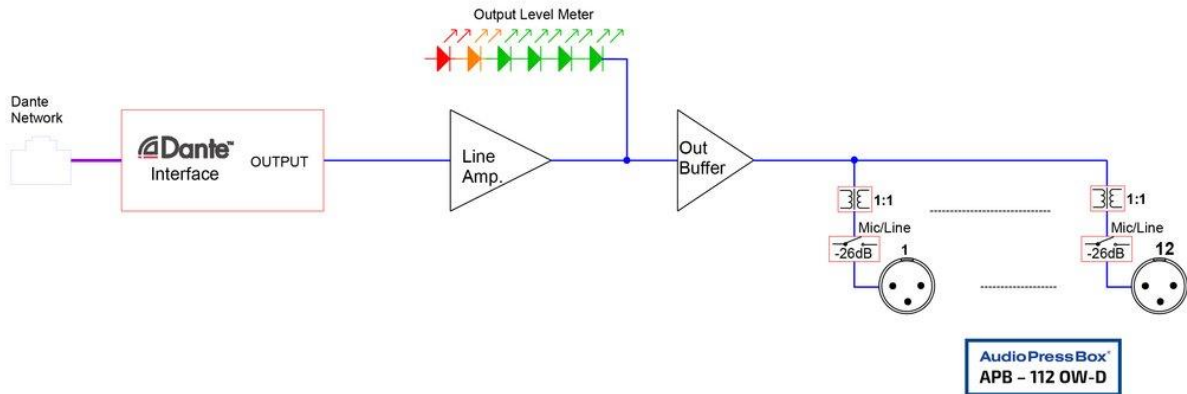

### FEATURES

- 1 channel DANTE input - RJ45 ethernet
- 12 high quality balanced, individually transformer isolated outputs.
- each output is switchable between Line or MIC level.
- the unit is powered only via PoE from DANTE network
- thanks to DANTE patching you can easily expand number of channels or number of outputs by adding other APB-112 OW-D

## TECHNICAL SPECIFICATION

Type	1 In 12 Out
Inputs	1
Input connectors	RJ45 - Dante
Outputs	12 Line/MIC level
Output connectors	Balanced, XLR
Nominal Output level	+6dBu (front outputs)
Maximum Output Level	+20dBu (no load) +14dBu (600Ohm)
Output impedance	Mic: 220Ohm
Individually transformer isolated output	Yes ( <b>each output</b> )
SNR	>90 dB
Frequency Response	20Hz to 20kHz/-dB
Indicators	Output level, Power
Power Supply	PoE, Class3
Dimensions (WxHxD)	280x55x137mm
Weight	2,5 kg