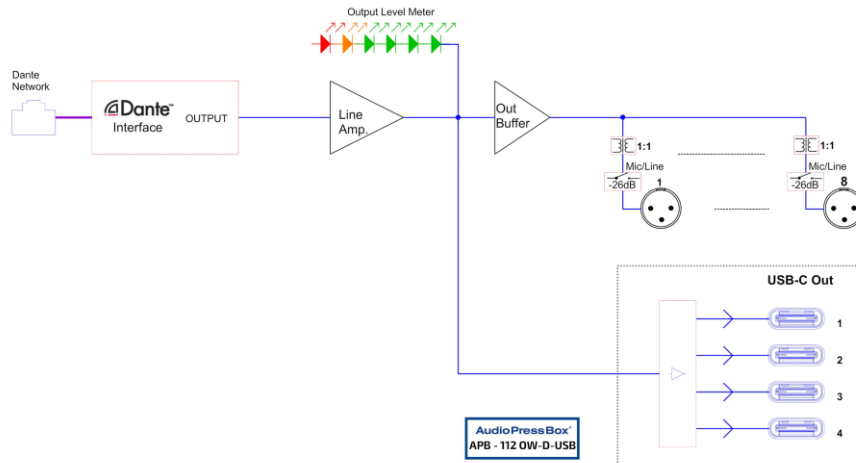

### FEATURES

- 1 channel DANTE input - RJ45 ethercon
- 8 high quality balanced, individually transformer isolated outputs.
- Each XLR output is switchable between Line or MIC level.
- 4 USB-C outputs
- the unit is powered only via PoE from DANTE network
- thanks to DANTE patching you can easily expand number of channels or number of outputs by adding other APB-112 OW-D-USB-US

## BLOCK DIAGRAM

Audio Press Box APB-112 OW-D-USB	
Type	1 in 12 out
Groups	1
<b>Input section</b>	
Inputs	1
Input connectors	RJ45 - Dante
PoE Requirement	YES
Reference level	-18dBFS
<b>Output section</b>	
Analog Outputs	
Outputs	8 Line/ MIC level
Output connectors	Balanced, XLR
Nominal Output Level	+6dBu
Maximum Output Level	+20dBu (no load) +14dBu (600Ω)
Output impedance	Mic: 220Ω Line: 600Ω
Transformer isolated outputs	Yes ( <b>each output</b> )
SNR	>70dB
Frequency Response	20Hz to 20kHz/-3dB
<b>Digital Outputs</b>	
Output connector	USB Type C
Compliant USB Specification	USB 2.0
Supported Sampling Rates	8kHz, 11.025kHz, 16kHz, 22.05kHz, 32kHz, 44.1kHz, 48kHz
Bit Depth	16-Bit
Interface Powering	Bus powered (from connected USB host device)
Charging capability	No
<b>Indicators</b>	
Output section:	Output level. Power
<b>Power</b>	
Power Supply	PoE, Class 3
<b>Mechanical</b>	
Dimensions (WxHxD)	280x 138x 54mm
Weight	2,4 kg