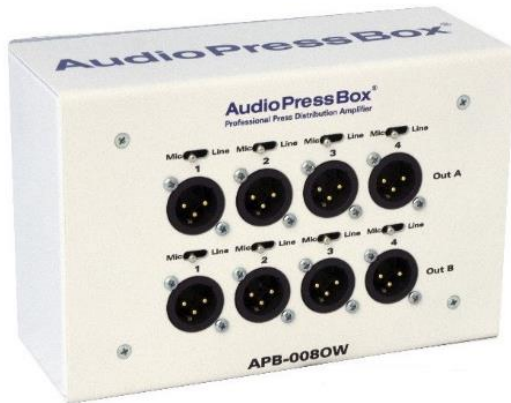

APB-008 OW-EX

- Audio Press Box – On wall Expander unit, 8 Line/MIC Outputs

FEATURES

- 8 High quality balanced Outputs, each Output is independent transformer isolated
- Each Output is switchable between LINE or MIC Output level.
- 2 internal Output Groups: 4x Output A and 4x Output B

Note: Requires a drive unit: APB-208 R (RPS), APB -400 R (RPS), APB-D100, APB-D100 R, APB-D200 R

ADVANTAGES

- **Professional**
APB is a sophisticated tool for professional audio distribution at press conferences, presentations and other events.
- **Easy to use**
Perfect signal conditioning means securing a high quality, constant and identical signal for all connected users, without possibility of interacting.
- **Fixed installation**
AudioPressBox expanders are a perfect solution for any fixed installation. Whether it is an on-wall, in-wall or a floor box solution, you always get the same, perfect functionality.

Audio Press Box®

BLOCK DIAGRAM APB-008 OW-EX

TECHNICAL SPECIFICATION

Type	Expander
Groups	2
Inputs	1x Bus A 1x Bus B
Input connectors	balanced, 3-pin phoenix connector
Outputs	4x Bus A, Line/MIC level 4x Bus B, Line/MIC level
Output connectors	balanced, XLR-M connector
Transformer isolated outputs	Yes (each output)
Nominal Output level	MIC: -20dBu LINE: +6 dBu
Output Impedance	MIC: 220Ω LINE: 600Ω