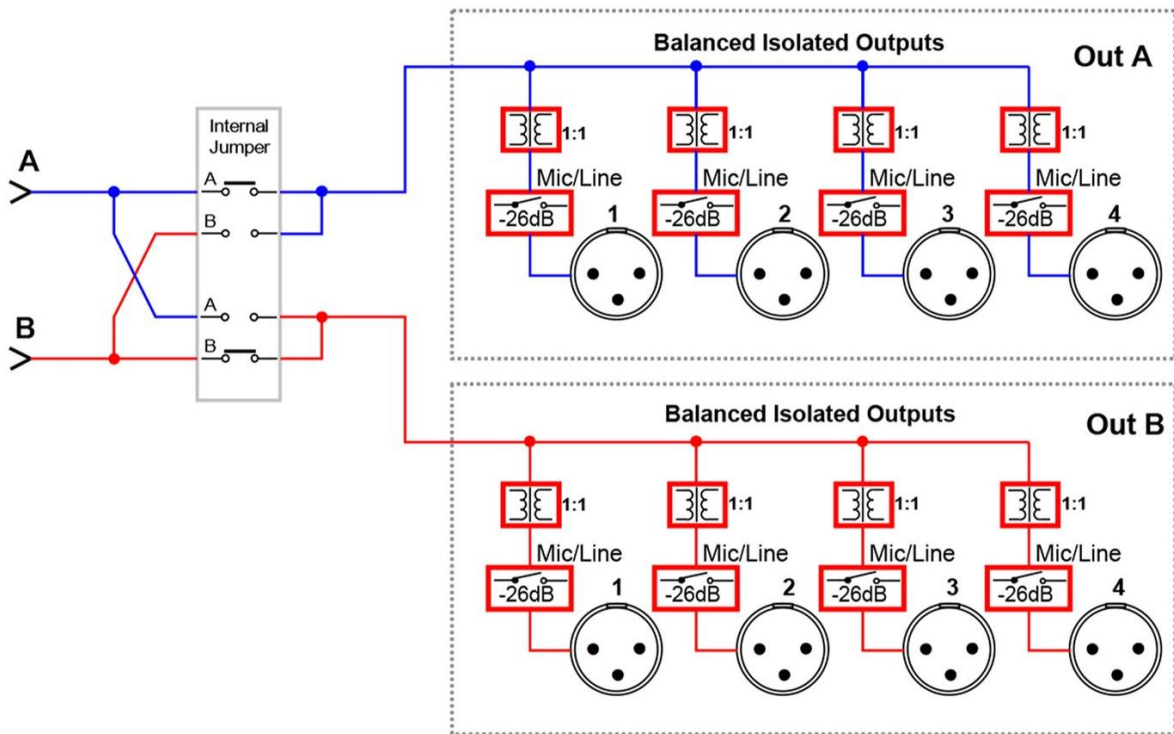

APB-008 OW-EX

- Audio Press Box – On wall Expander unit, 8 Line/MIC Outputs

FEATURES

- 8 High quality balanced Outputs, each Output is independent transformer isolated
- Each Output is switchable between LINE or MIC Output level.
- 2 internal Output Groups: 4x Output A and 4x Output B

Note: Requires a drive unit: APB-208 R (RPS), APB -400 R (RPS), APB-D100, APB-D100 R, APB-D200 R

ADVANTAGES

- **Professional**
APB is a sophisticated tool for professional audio distribution at press conferences, presentations and other events.
- **Easy to use**
Perfect signal conditioning means securing a high quality, constant and identical signal for all connected users, without possibility of interacting.
- **Fixed installation**
AudioPressBox expanders are a perfect solution for any fixed installation. Whether it is an on-wall, in-wall or a floor box solution, you always get the same, perfect functionality.

Audio Press Box®

BLOCK DIAGRAM APB-008 OW-EX

TECHNICAL SPECIFICATION

Type	Expander
Groups	2
Inputs	1x Bus A 1x Bus B
Input connectors	balanced, 3-pin phoenix connector
Outputs	4x Bus A, Line/MIC level 4x Bus B, Line/MIC level
Output connectors	balanced, XLR-M connector
Transformer isolated outputs	Yes (each output)
Nominal Output level	MIC: -20dBu LINE: +6 dBu
Output Impedance	MIC: 220Ω LINE: 600Ω