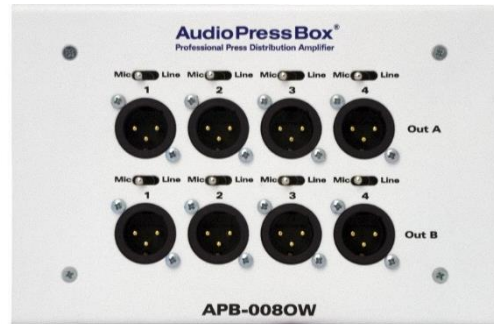

APB-008 OW-EX

- Audio Press Box – On wall Expander unit, 8 Line/MIC Outputs

FEATURES

- 8 High quality balanced Outputs, each Output is independent transformer isolated
- Each Output is switchable between LINE or MIC Output level.
- 2 internal Output Groups: 4x Output A and 4x Output B

Note: Requires a drive unit: APB-208 R (RPS), APB -400 R (RPS), APB-D100, APB-D100 R, APB-D200 R

ADVANTAGES

- **Professional**
APB is a sophisticated tool for professional audio distribution at press conferences, presentations and other events.
- **Easy to use**
Perfect signal conditioning means securing a high quality, constant and identical signal for all connected users, without possibility of interacting.
- **Fixed installation**
AudioPressBox expanders are a perfect solution for any fixed installation. Whether it is an on-wall, in-wall or a floor box solution, you always get the same, perfect functionality.

Audio Press Box®

BLOCK DIAGRAM APB-008 OW-EX

TECHNICAL SPECIFICATION

Type	Expander
Groups	2
Inputs	1x Bus A 1x Bus B
Input connectors	balanced, 3-pin phoenix connector
Outputs	4x Bus A, Line/MIC level 4x Bus B, Line/MIC level
Output connectors	balanced, XLR-M connector
Transformer isolated outputs	Yes (each output)
Nominal Output level	MIC: -20dBu LINE: +6 dBu
Output Impedance	MIC: 220Ω LINE: 600Ω