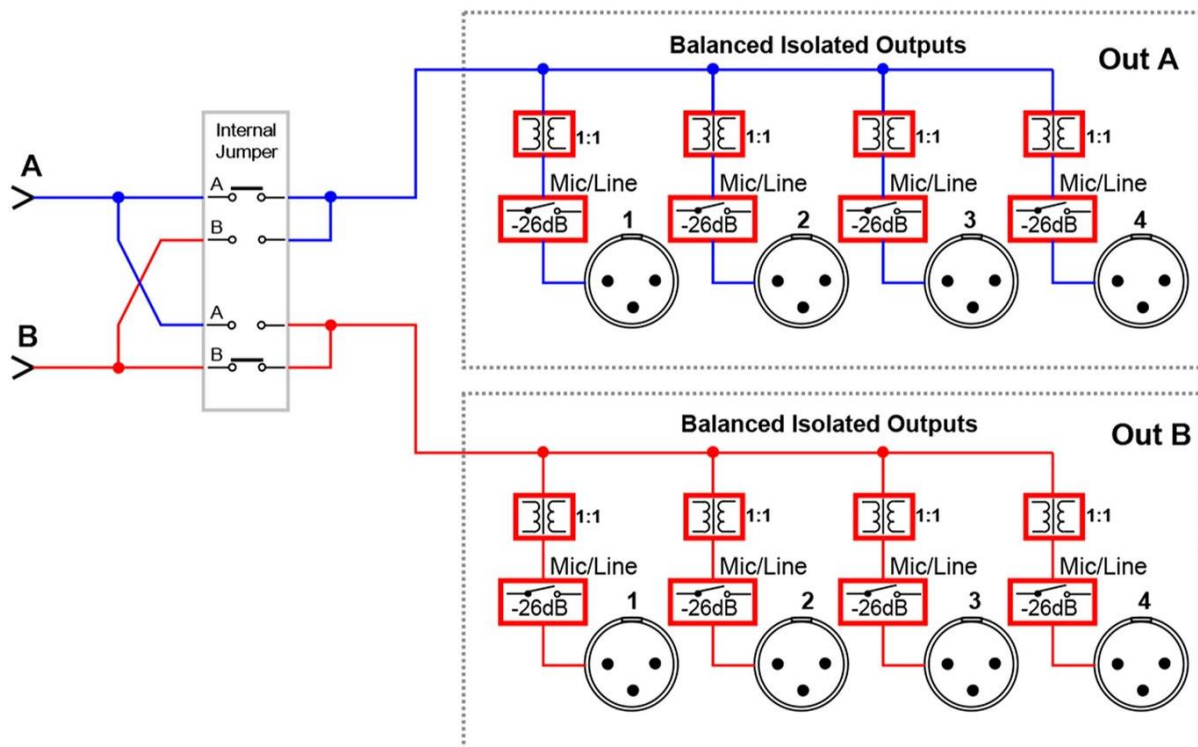

APB-008 FB-EX

- Audio Press Box - Floor-box Expander unit, 8 Line/MIC Outputs

FEATURES

- Professional passive In-wall Audio Press Box extender unit
- 8 High quality balanced Outputs, each Output is independent transformer isolated
- Each Outputs is switchable between Line or MIC level
- Two groups (A,B) with up to 4 out puts for a group
- Routing is configurable on the main unit
- It is compatible with floor boxes from OBO Bettermann and PUK

Note: Requires a drive unit: APB-D100, APB-D100 R, APB-D200 R, APB-208 R (RPS), APB 400-R (RPS)

ADVANTAGES

- **Professional**
APB is a sophisticated tool for professional audio distribution at press conferences, presentations and other events.
- **Easy to use**
Perfect signal conditioning means securing a high quality, constant and identical signal for all connected users, without possibility of interacting.
- **Fixed installation**
AudioPressBox expanders are a perfect solution for any fixed installation. Whether it is an on-wall, in-wall or a floor box solution, you always get the same, perfect functionality.

Audio Press Box[®]

BLOCK DIAGRAM APB-008 FB-EX

TECHNICAL SPECIFICATION

Type	Expander
Groups	2
Inputs	1x Bus A 1x Bus B
Input connectors	balanced, 3-pin phoenix connector
Outputs	4x Bus A, Line/MIC level 4x Bus B, Line/MIC level
Output connectors	balanced, transformer isolated, XLR-M connector
Transformer isolated outputs	Yes (each output)
Nominal Output level	MIC: -20dBu LINE: +6 dBu
Output Impedance	MIC: 220Ω LINE: 600Ω